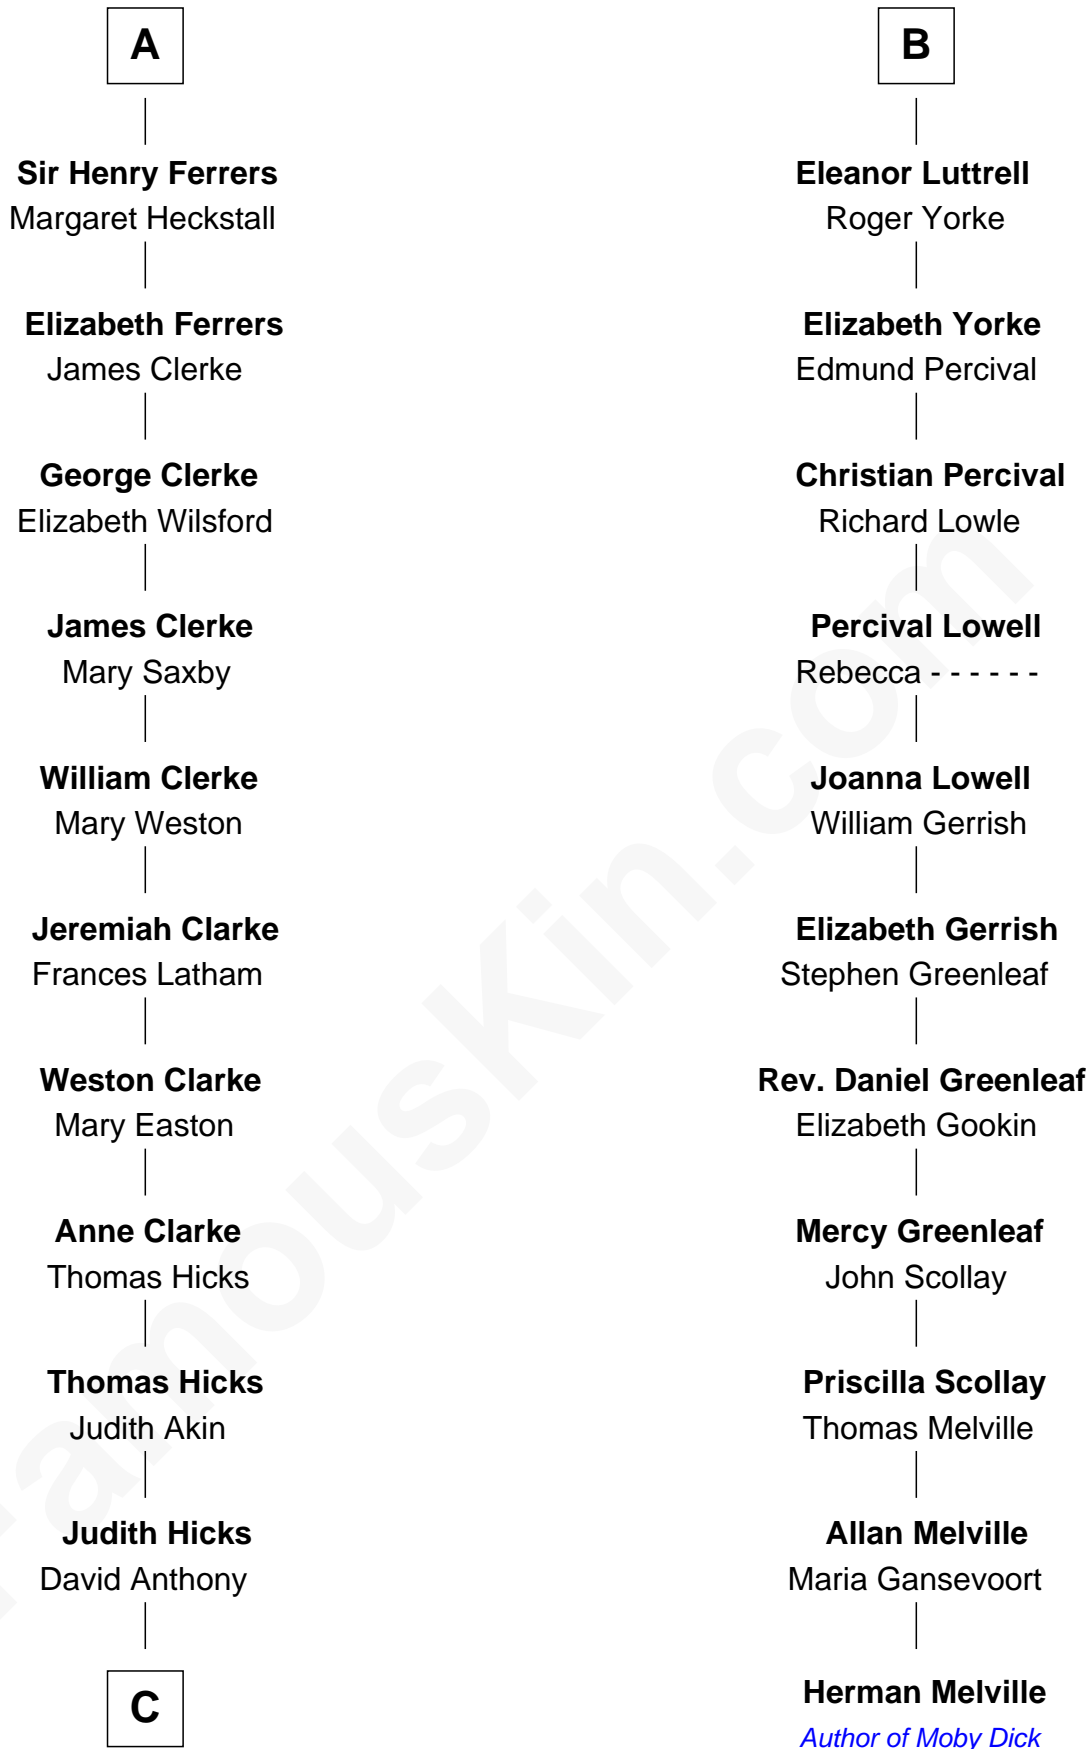

FamousKin.com Relationship Chart of

Susan B. Anthony

Women's Rights Advocate

17th cousin 2 times removed of

Herman Melville

Author of Moby Dick

King Edward I
Eleanor of Castile

C

—
Humphrey Anthony

Hannah Lapham

—
Daniel Anthony

Lucy Read

—
Susan B. Anthony

Women's Rights Advocate

FamousKin.com