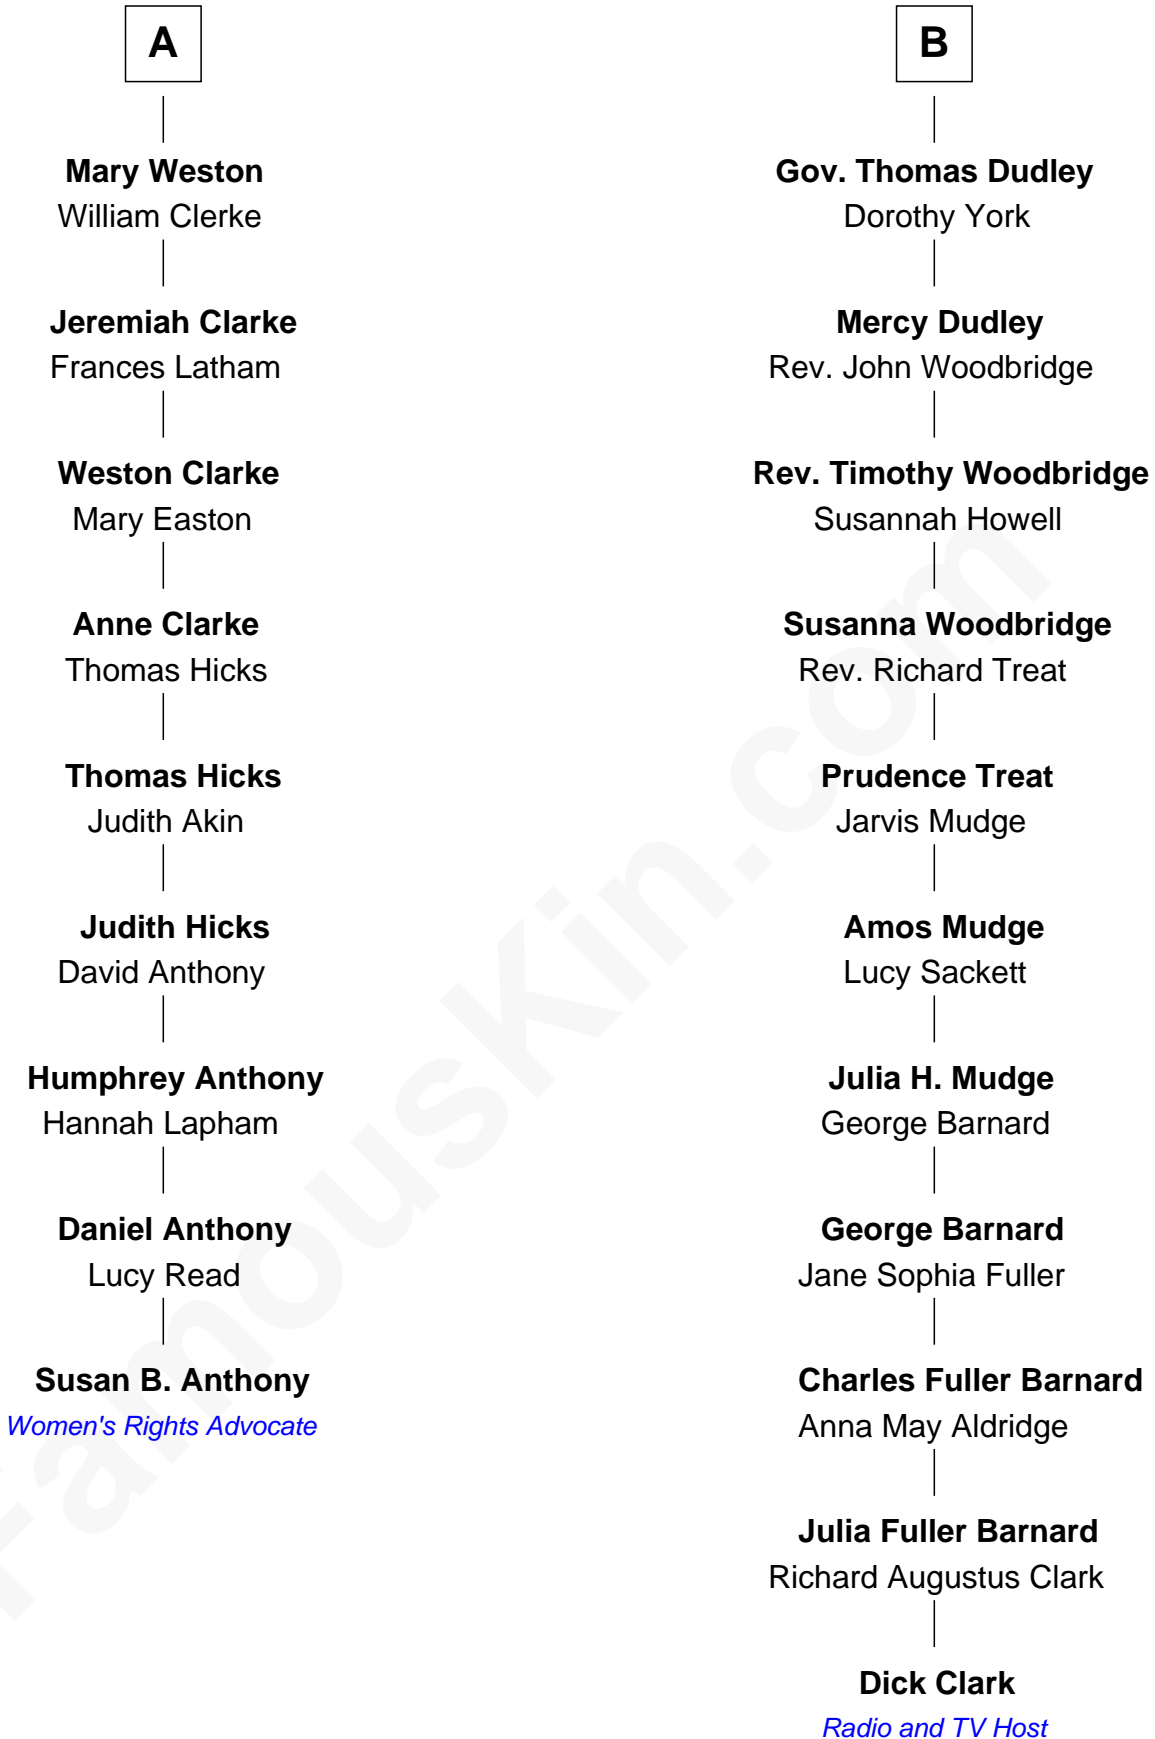

FamousKin.com Relationship Chart of

Susan B. Anthony

Women's Rights Advocate

15th cousin 2 times removed of

Dick Clark

Radio and TV Host

Sir Walter Blount

Sancha de Ayala

Sir Thomas Blount

Margaret de Gresley

Sanchia Blount

Edward Langford

Alice Langford

John Stradling

Anne Stradling

Sir John Danvers

Sir John Sutton

Sir John Sutton

Elizabeth Berkeley

Sir Edmund Sutton

Joyce Tiptoft

Sir Edward Sutton

Cecily Willoughby

Sir John Sutton

Cecily Grey

Sir Henry Dudley

----- Ashton

Probable

Roger Dudley

Susanna Thorne

B

Dick Clark photo by [Alan Light](#) (CC BY 2.0)