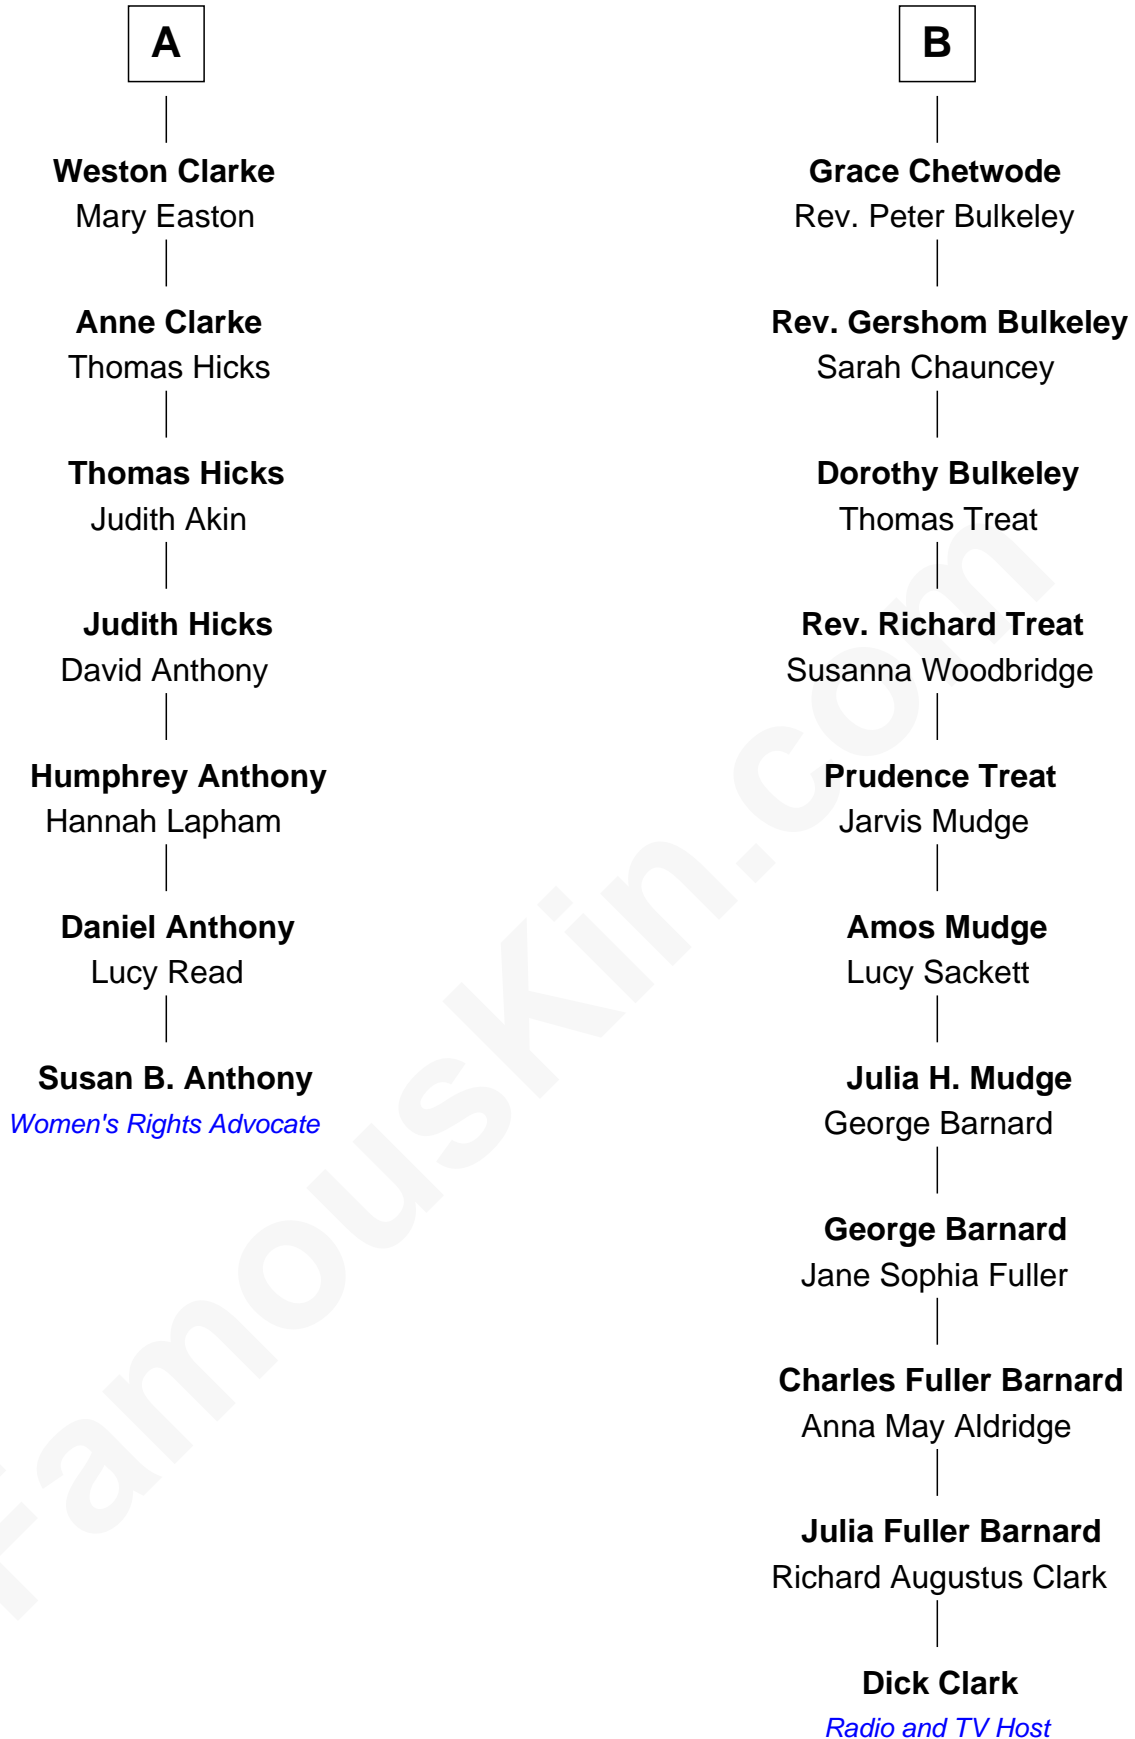

# FamousKin.com Relationship Chart of

**Susan B. Anthony**

*Women's Rights Advocate*

13th cousin 4 times removed of

**Dick Clark**

*Radio and TV Host*

**Sir Baldwin Freville**

Maude le Scrope

**James Clerke**

Mary Saxby

**William Clerke**

Mary Weston

**Jeremiah Clarke**

Frances Latham

**A**

**Joyce Freville**

Sir Roger Aston

**Sir Robert Aston**

Isabel Brereton

**John Aston**

Elizabeth Delves

**Sir John Aston**

Joan Lyttleton

**Sir Edward Aston**

Joan Bowles

**Frances Aston**

Robert Needham

**Dorothy Needham**

Sir Richard Chetwode

**B**

Dick Clark photo by [Alan Light](#) (CC BY 2.0)