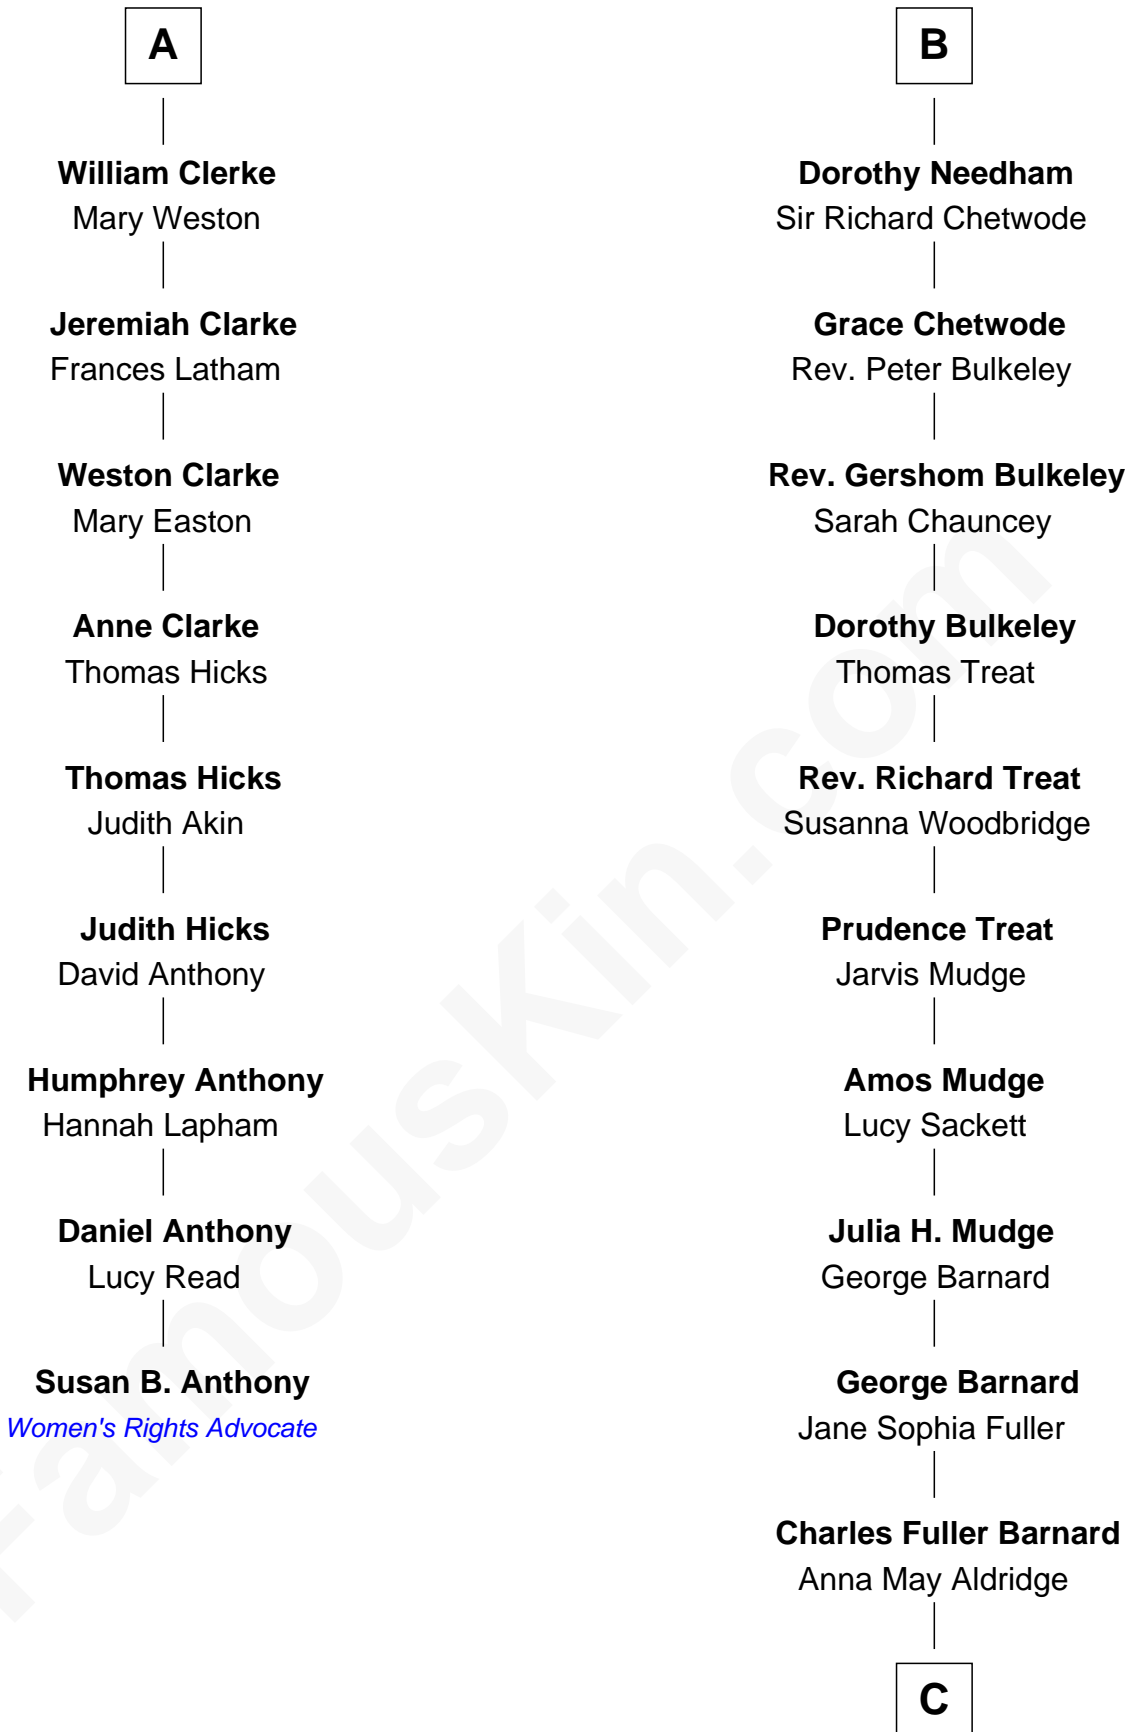

# FamousKin.com Relationship Chart of

**Susan B. Anthony**

*Women's Rights Advocate*

15th cousin 3 times removed of

**Dick Clark**

*Radio and TV Host*

**John de Welles**

Maud de Roos

**Margery de Welles**

Stephen le Scrope

**Maude le Scrope**

Sir Baldwin Freville

**Elizabeth Freville**

Sir Thomas Ferrers

**Sir Henry Ferrers**

Margaret Heckstall

James Butler

**James Butler**

Joan Beauchamp

**Elizabeth Butler**

John Talbot

**Sir Gilbert Talbot**

Audrey Cotton

**Sir John Talbot**

Margaret Troutbeck

**Anne Talbot**

Thomas Needham

**Robert Needham**

Frances Aston

**B**

**C**

**Julia Fuller Barnard**  
Richard Augustus Clark