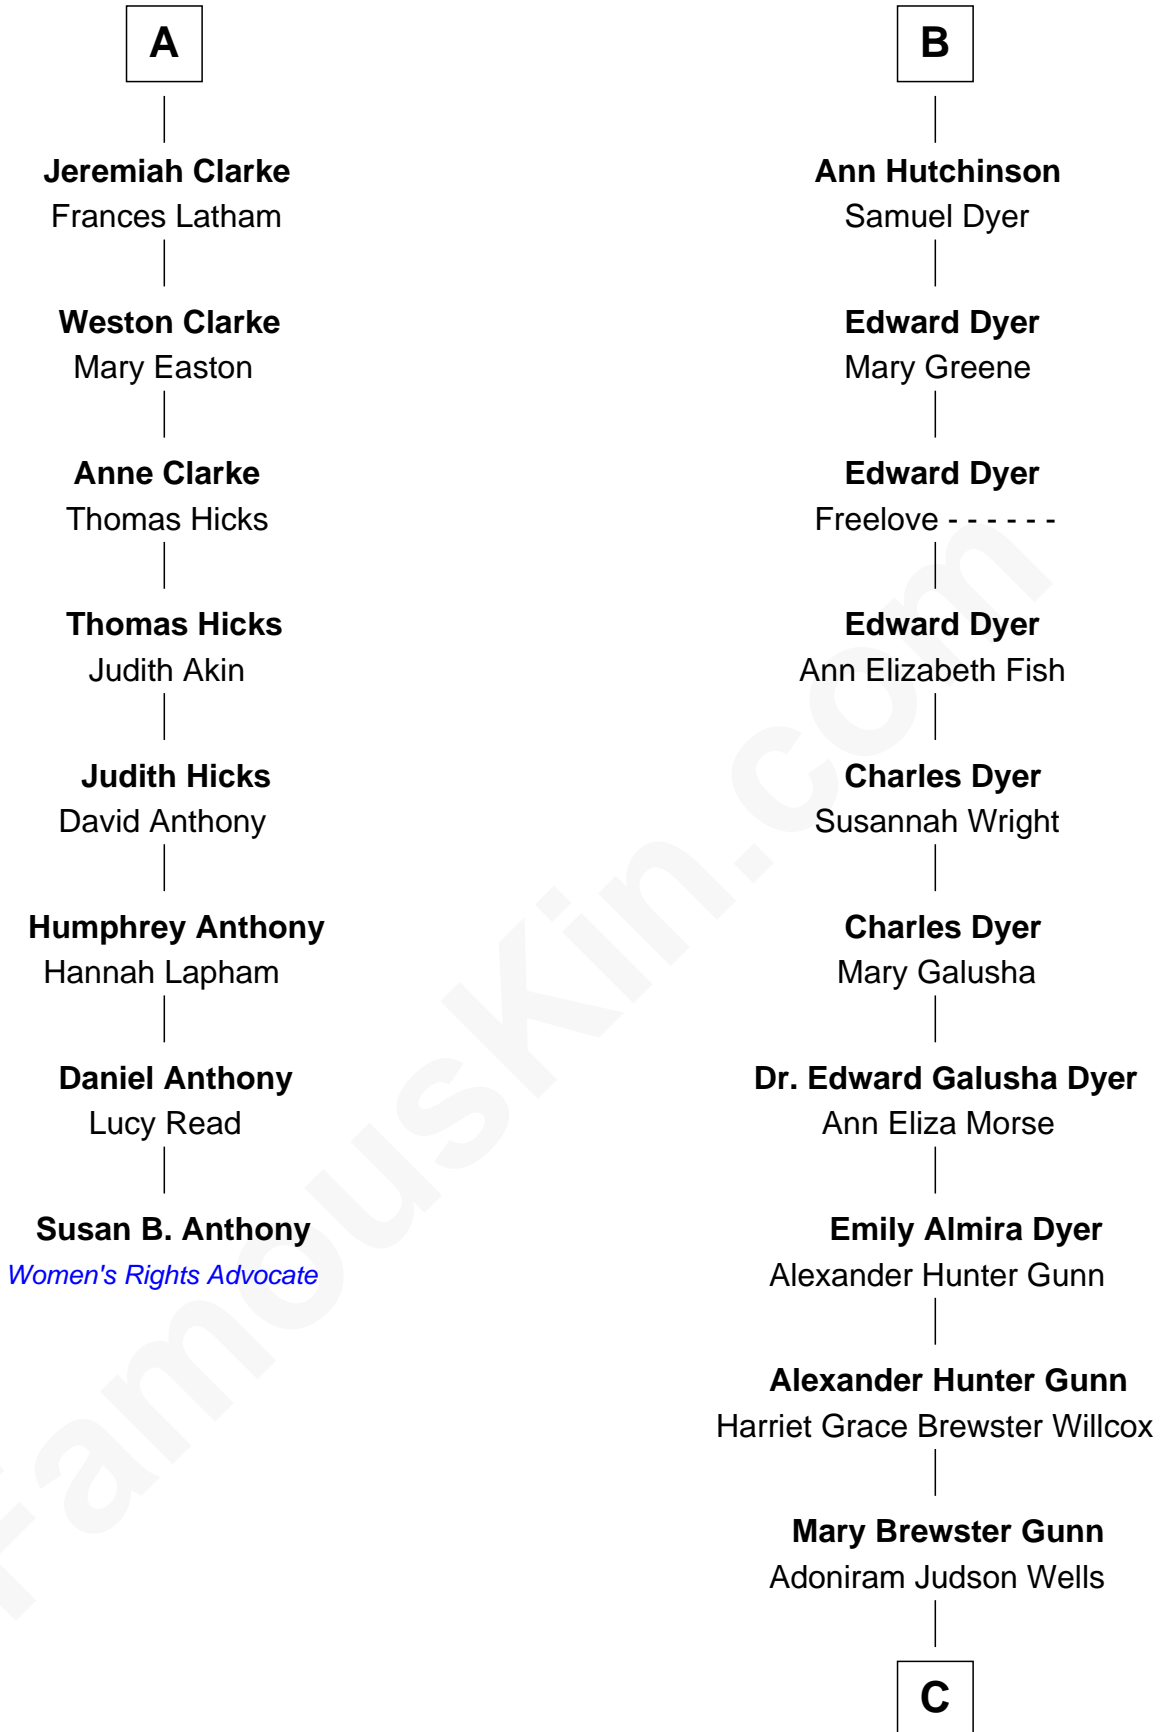

# FamousKin.com Relationship Chart of

**Susan B. Anthony**

*Women's Rights Advocate*

14th cousin 4 times removed of

**Elisabeth Shue**

*TV and Movie Actress*

**Sir Thomas Blount**

Margaret de Gresley

Agnes Hawley

**Anne Blount**

William Marbury

**Robert Marbury**

Katherine Williamson

**William Marbury**

Agnes Lenton

**Rev. Francis Marbury**

Bridget Dryden

**Anne Marbury**

William Hutchinson

**Edward Hutchinson**

Katherine Hamby

**B**

C

—  
**Anne Brewster Wells**

James William Shue

—  
**Elisabeth Shue**

*TV and Movie Actress*

FamousKin.com