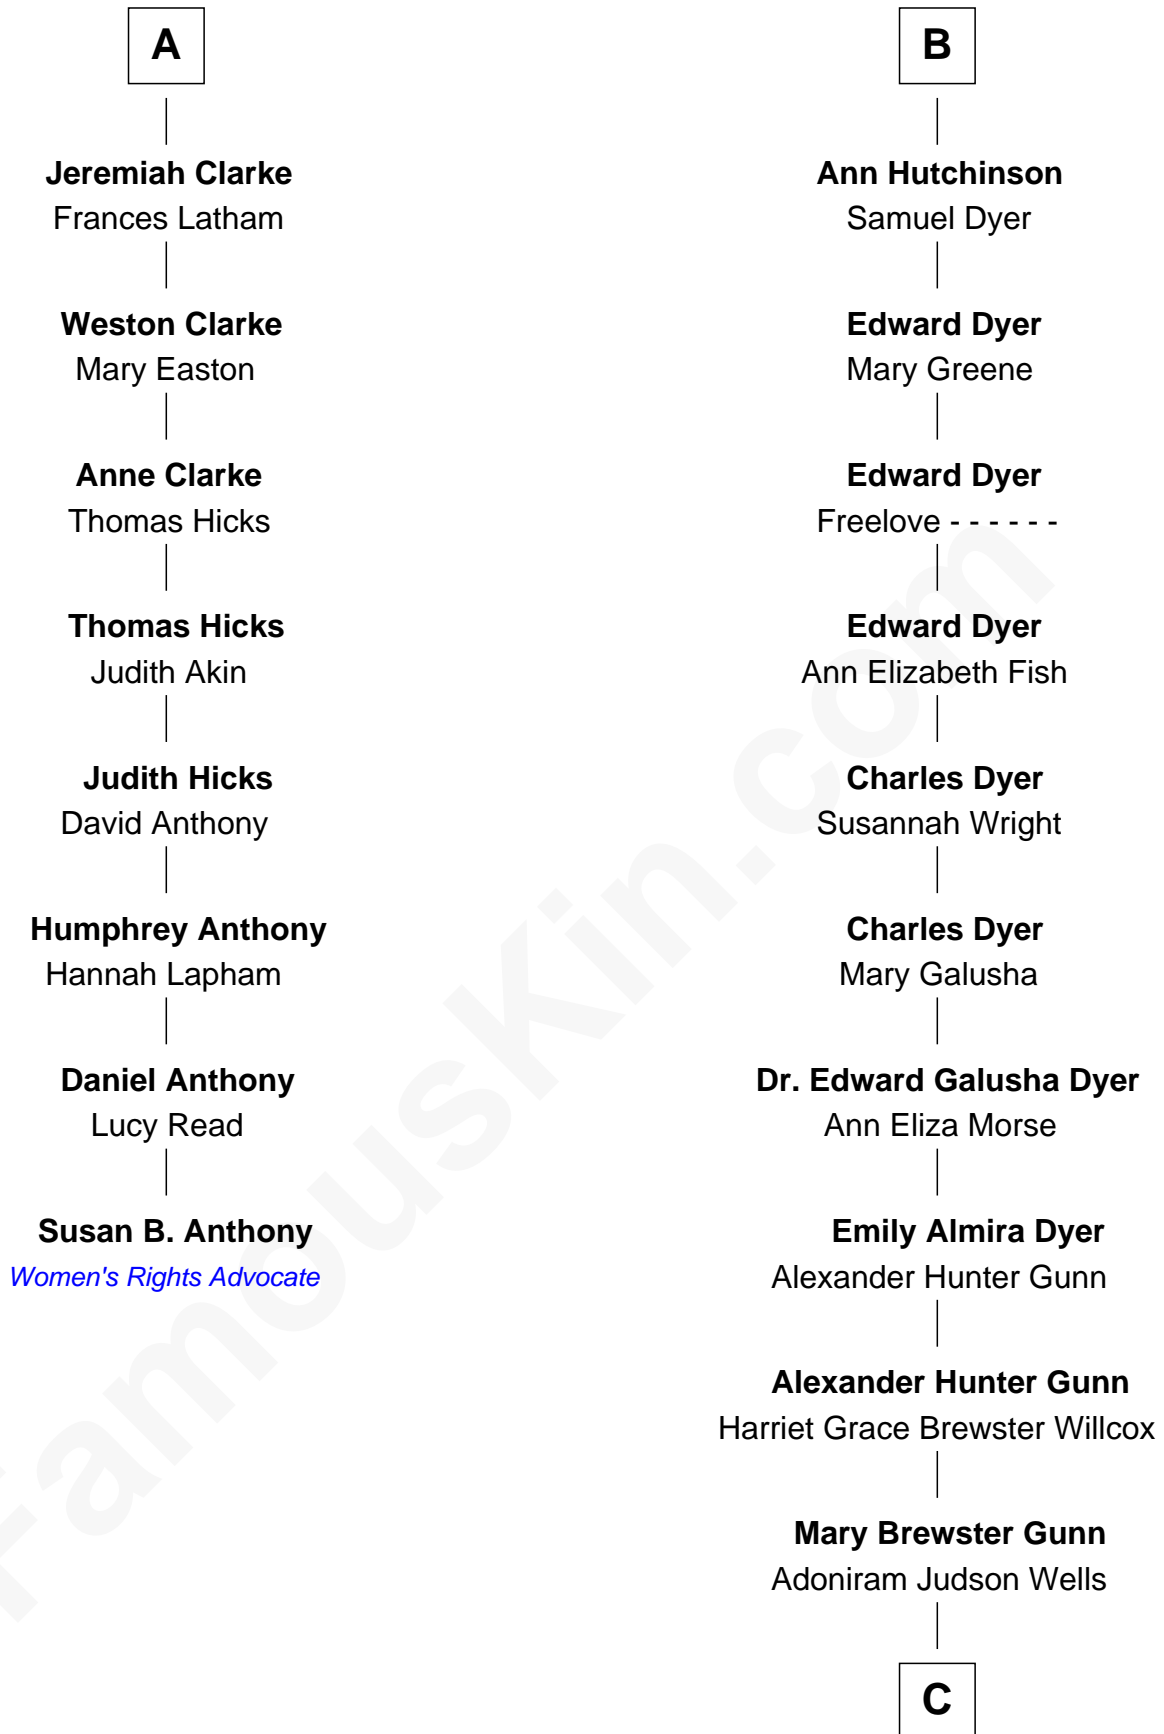

FamousKin.com Relationship Chart of

Susan B. Anthony

Women's Rights Advocate

14th cousin 4 times removed of

Andrew Shue

TV Actor

Sir Thomas Blount

Margaret de Gresley

Sanchia Blount

Edward Langford

Alice Langford

John Stradling

Anne Stradling

Sir John Danvers

Anne Danvers

Thomas Lovett

Agnes Hawley

Anne Blount

William Marbury

Robert Marbury

Katherine Williamson

William Marbury

Agnes Lenton

Rev. Francis Marbury

Bridget Dryden

Anne Marbury

William Hutchinson

Edward Hutchinson

Katherine Hamby

B

C

—
Anne Brewster Wells