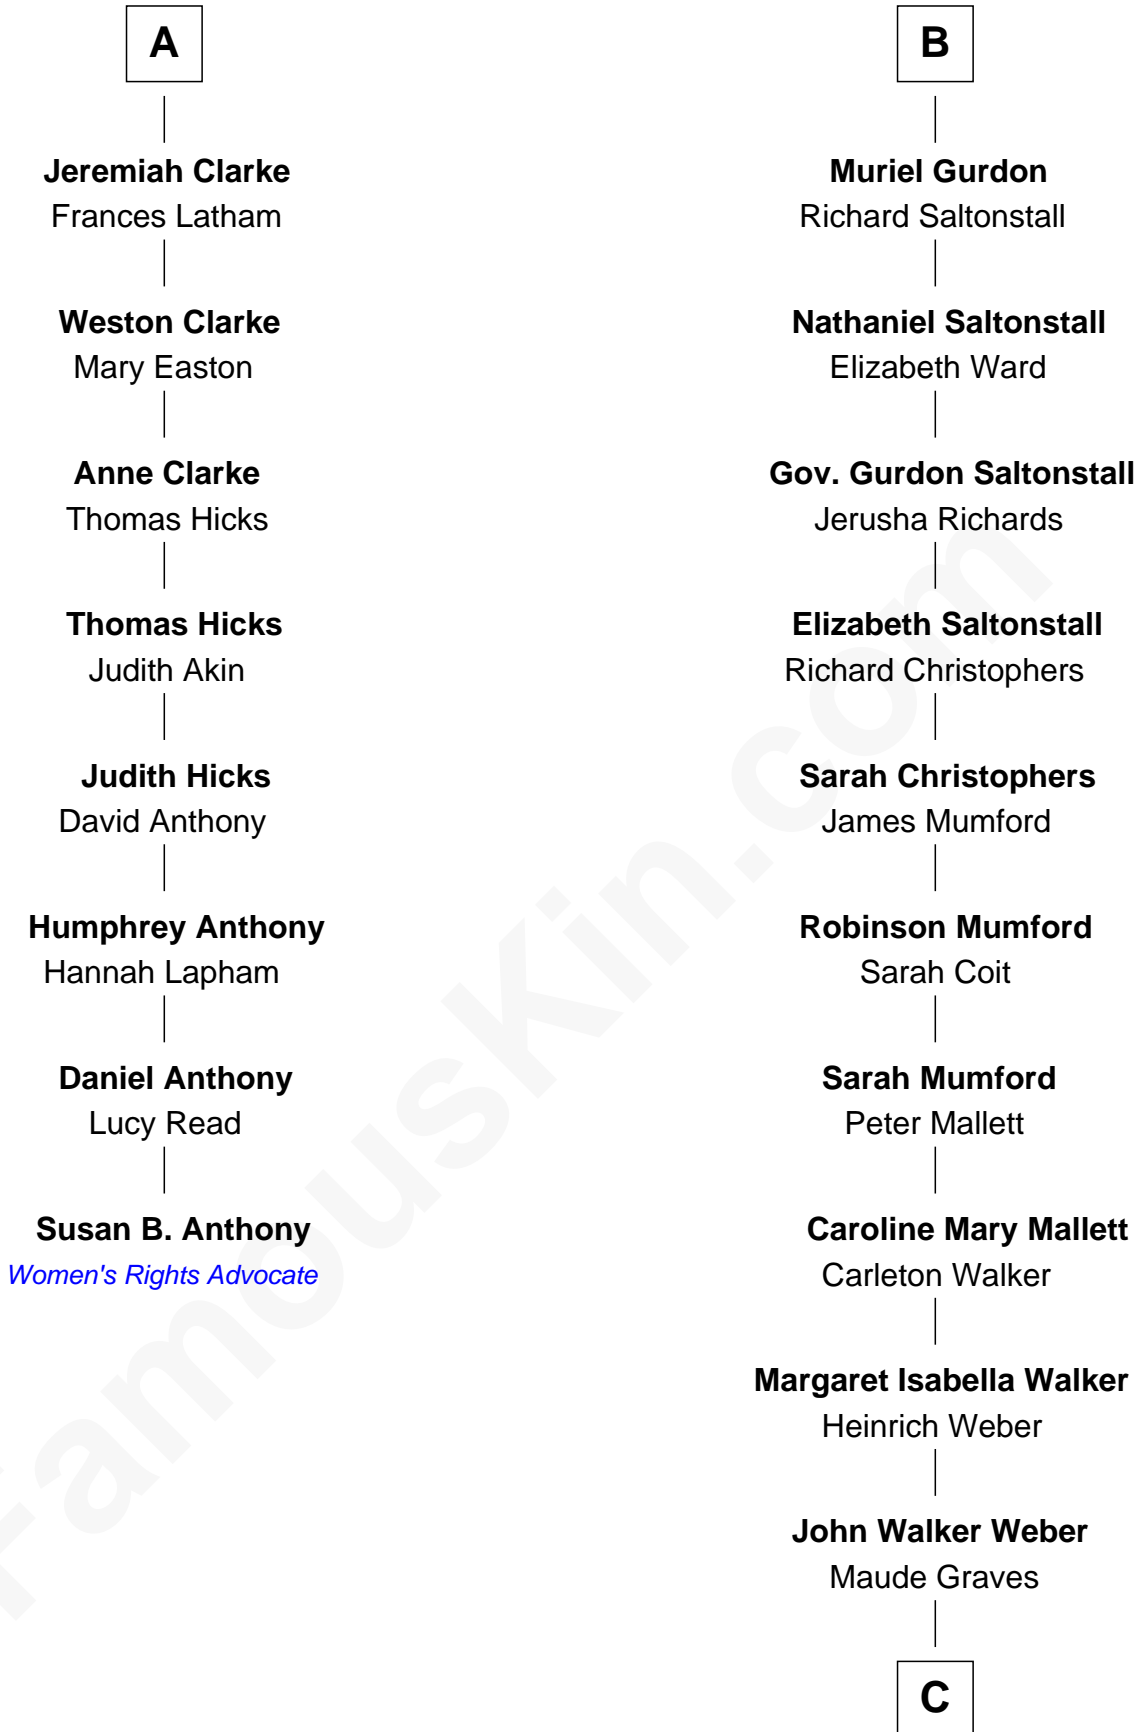

# FamousKin.com Relationship Chart of

**Susan B. Anthony**

*Women's Rights Advocate*

14th cousin 5 times removed of

**Carly Fiorina**

*CEO of Hewlett-Packard*

**Elizabeth Cokayne**

*with husband*  
*Sir Philip le Boteler*

**Sir John Bouchier**  
Katherine Howard

**Thomas Lovett**  
Anne Danvers

**Jane Bouchier**  
Edmund Knyvet

**Elizabeth Lovett**  
Anthony Cave

**John Knyvet**  
Agnes Harcourt

**Mary Cave**  
Sir Jerome Weston

**Abigail Knyvet**  
Martin Sedley

**Mary Weston**  
William Clerke

**Muriel Sedley**  
Brampton Gurdon

**A**

**B**

C

**Cara Carleton Weber**

Harold Marvin Sneed