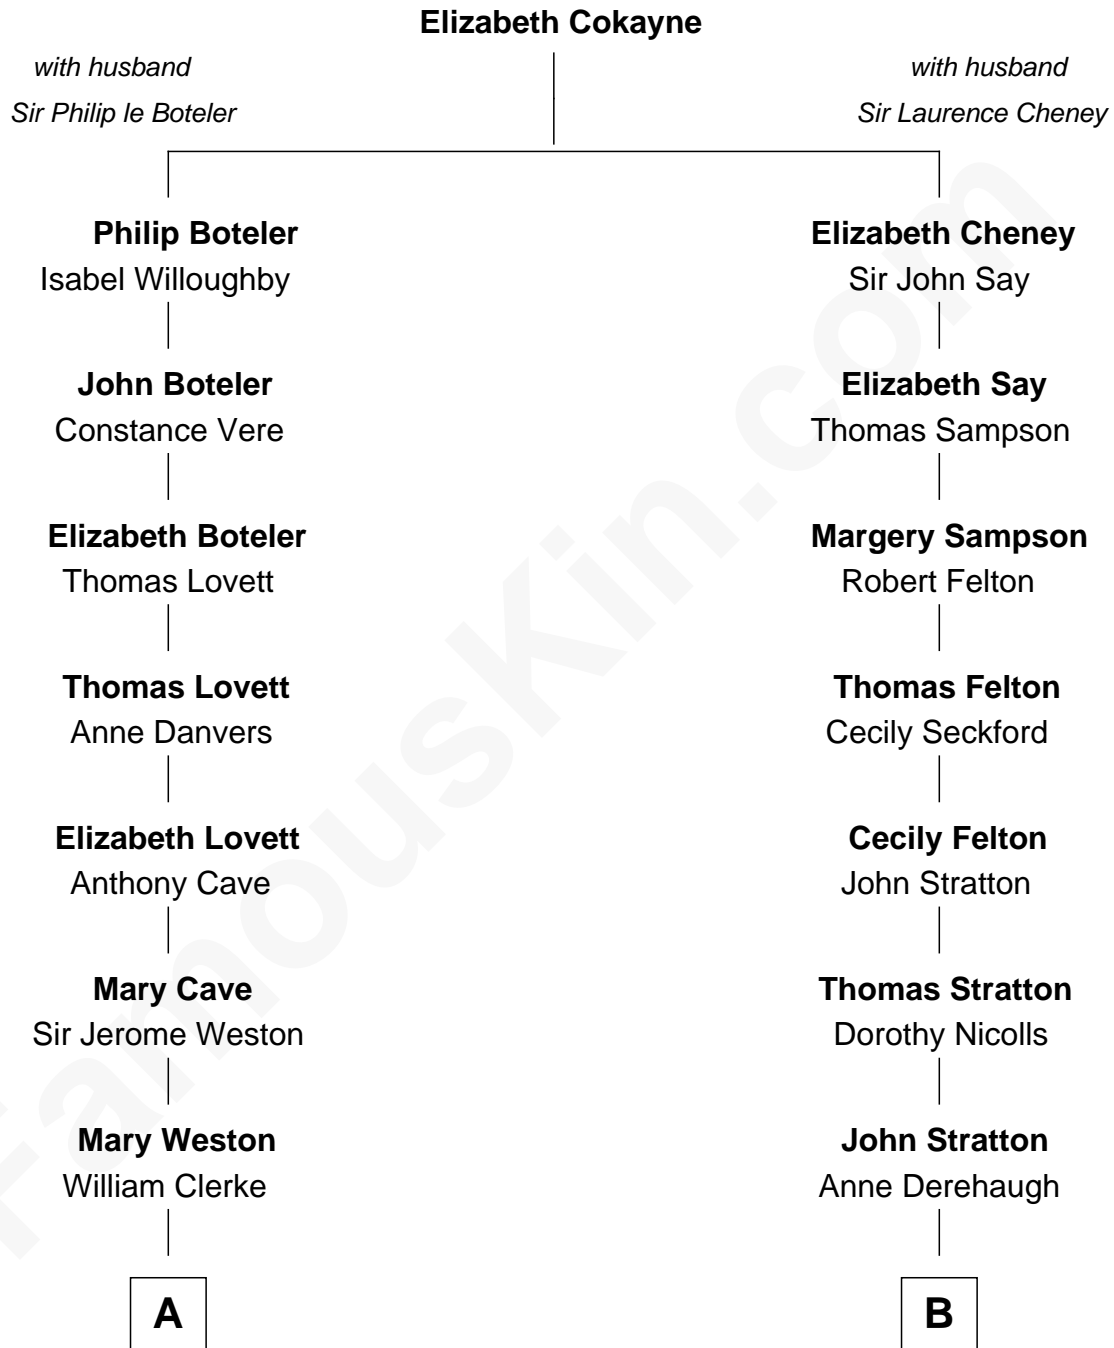

FamousKin.com Relationship Chart of

Susan B. Anthony

Women's Rights Advocate

14th cousin 4 times removed of

John Lithgow

Stage, TV, and Movie Actor

C

Arthur Washington Lithgow

Sarah Jane Price

John Lithgow

Stage, TV, and Movie Actor

FamousKin.com