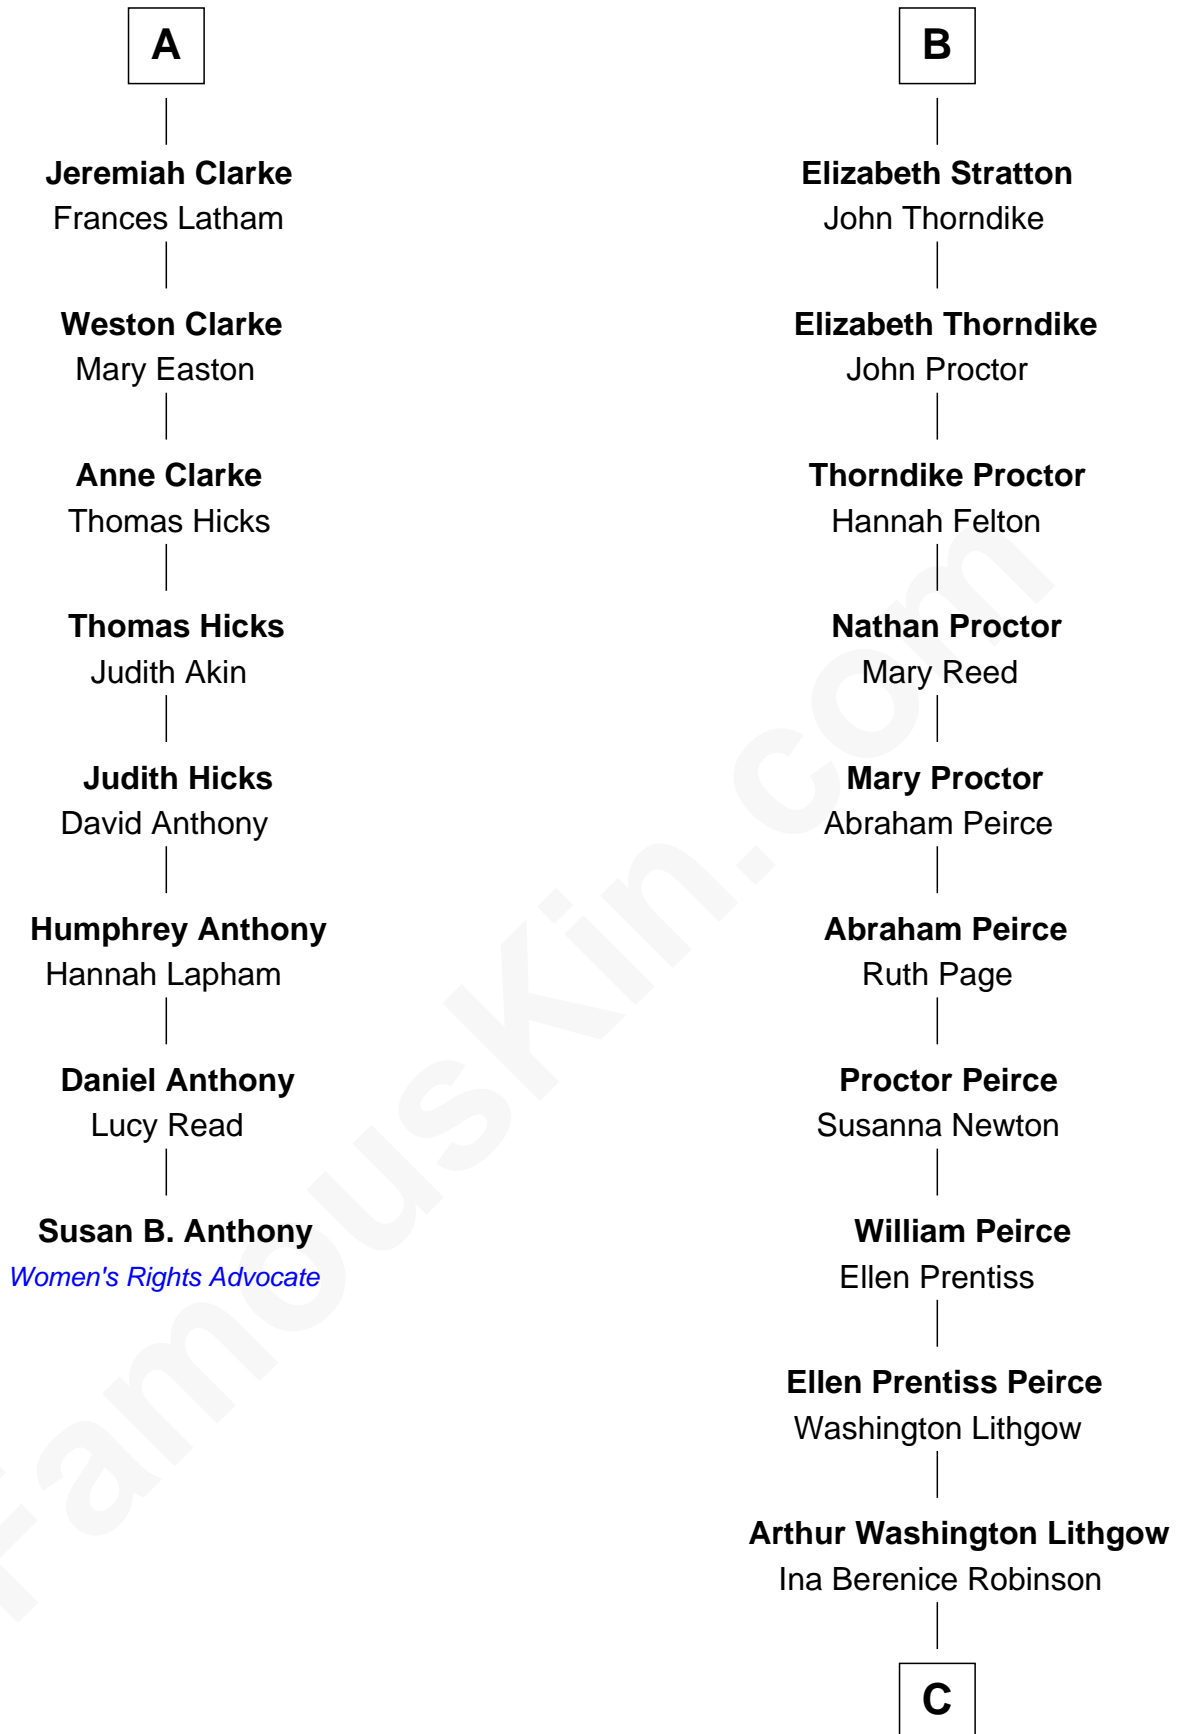

FamousKin.com Relationship Chart of

Susan B. Anthony

Women's Rights Advocate

14th cousin 4 times removed of

John Lithgow

Stage, TV, and Movie Actor

C

Arthur Washington Lithgow

Sarah Jane Price

John Lithgow

Stage, TV, and Movie Actor

FamousKin.com