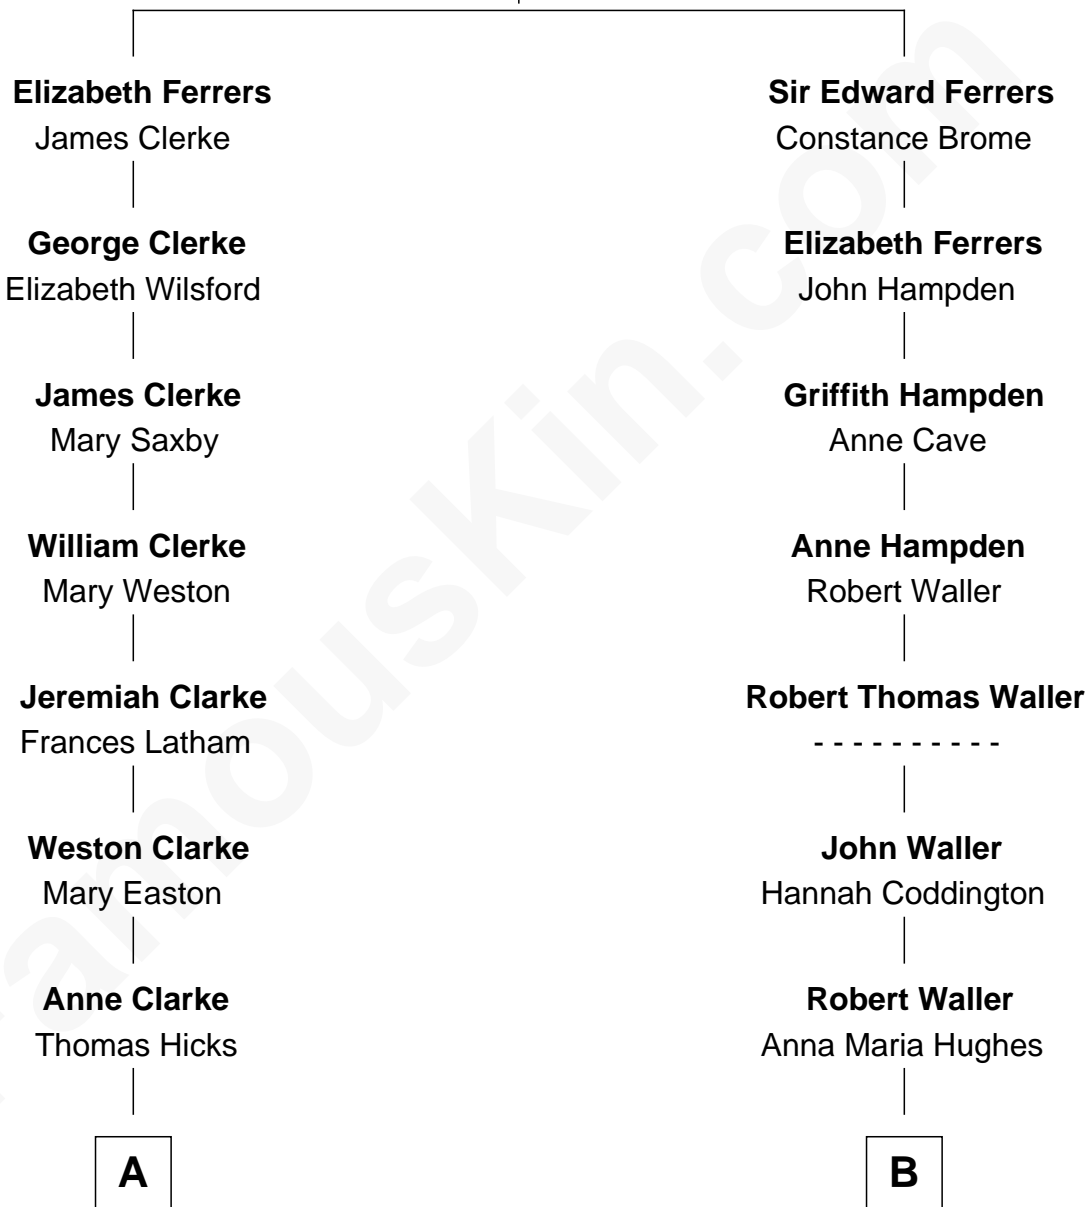

FamousKin.com Relationship Chart of

Susan B. Anthony

Women's Rights Advocate

11th cousin 3 times removed of

John McCain

U.S. Senator from Arizona

Sir Henry Ferrers

Margaret Heckstall

A

Thomas Hicks
Judith Akin

Judith Hicks
David Anthony

Humphrey Anthony
Hannah Lapham

Daniel Anthony
Lucy Read

Susan B. Anthony
Women's Rights Advocate

B

Hannah Waller
Dixie Coddington