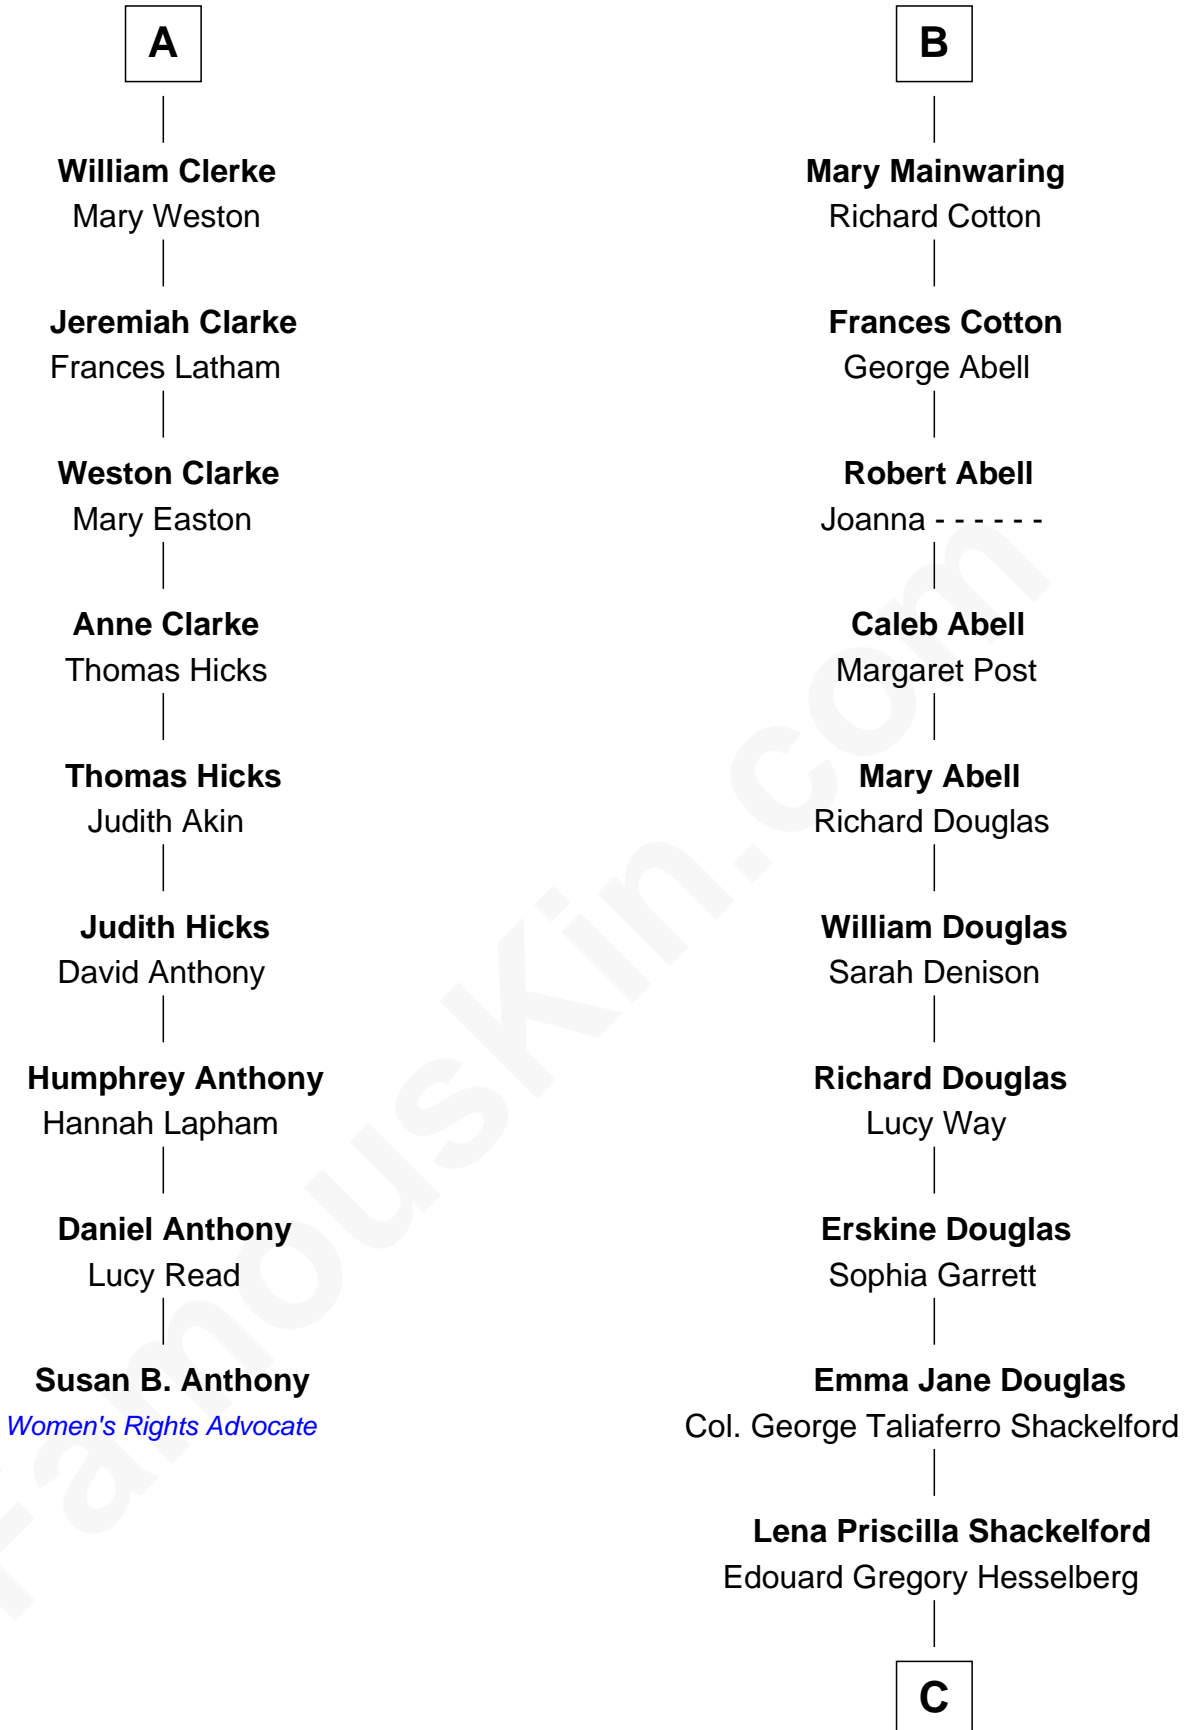

FamousKin.com Relationship Chart of

Susan B. Anthony

Women's Rights Advocate

15th cousin 4 times removed of

Illeana Douglas

TV and Movie Actress

John de Welles

Maud de Roos

Margery de Welles

Stephen le Scrope

Maude le Scrope

Sir Baldwin Freville

Elizabeth Freville

Sir Thomas Ferrers

Sir Henry Ferrers

Margaret Heckstall

James Butler

James Butler

Joan Beauchamp

Elizabeth Butler

John Talbot

Ann Talbot

Sir Henry Vernon

Elizabeth Vernon

Sir Robert Corbet

Dorothy Corbet

Sir Richard Mainwaring

Sir Arthur Mainwaring

Margaret Mainwaring

B

C

Melvyn Edouard Hesselberg