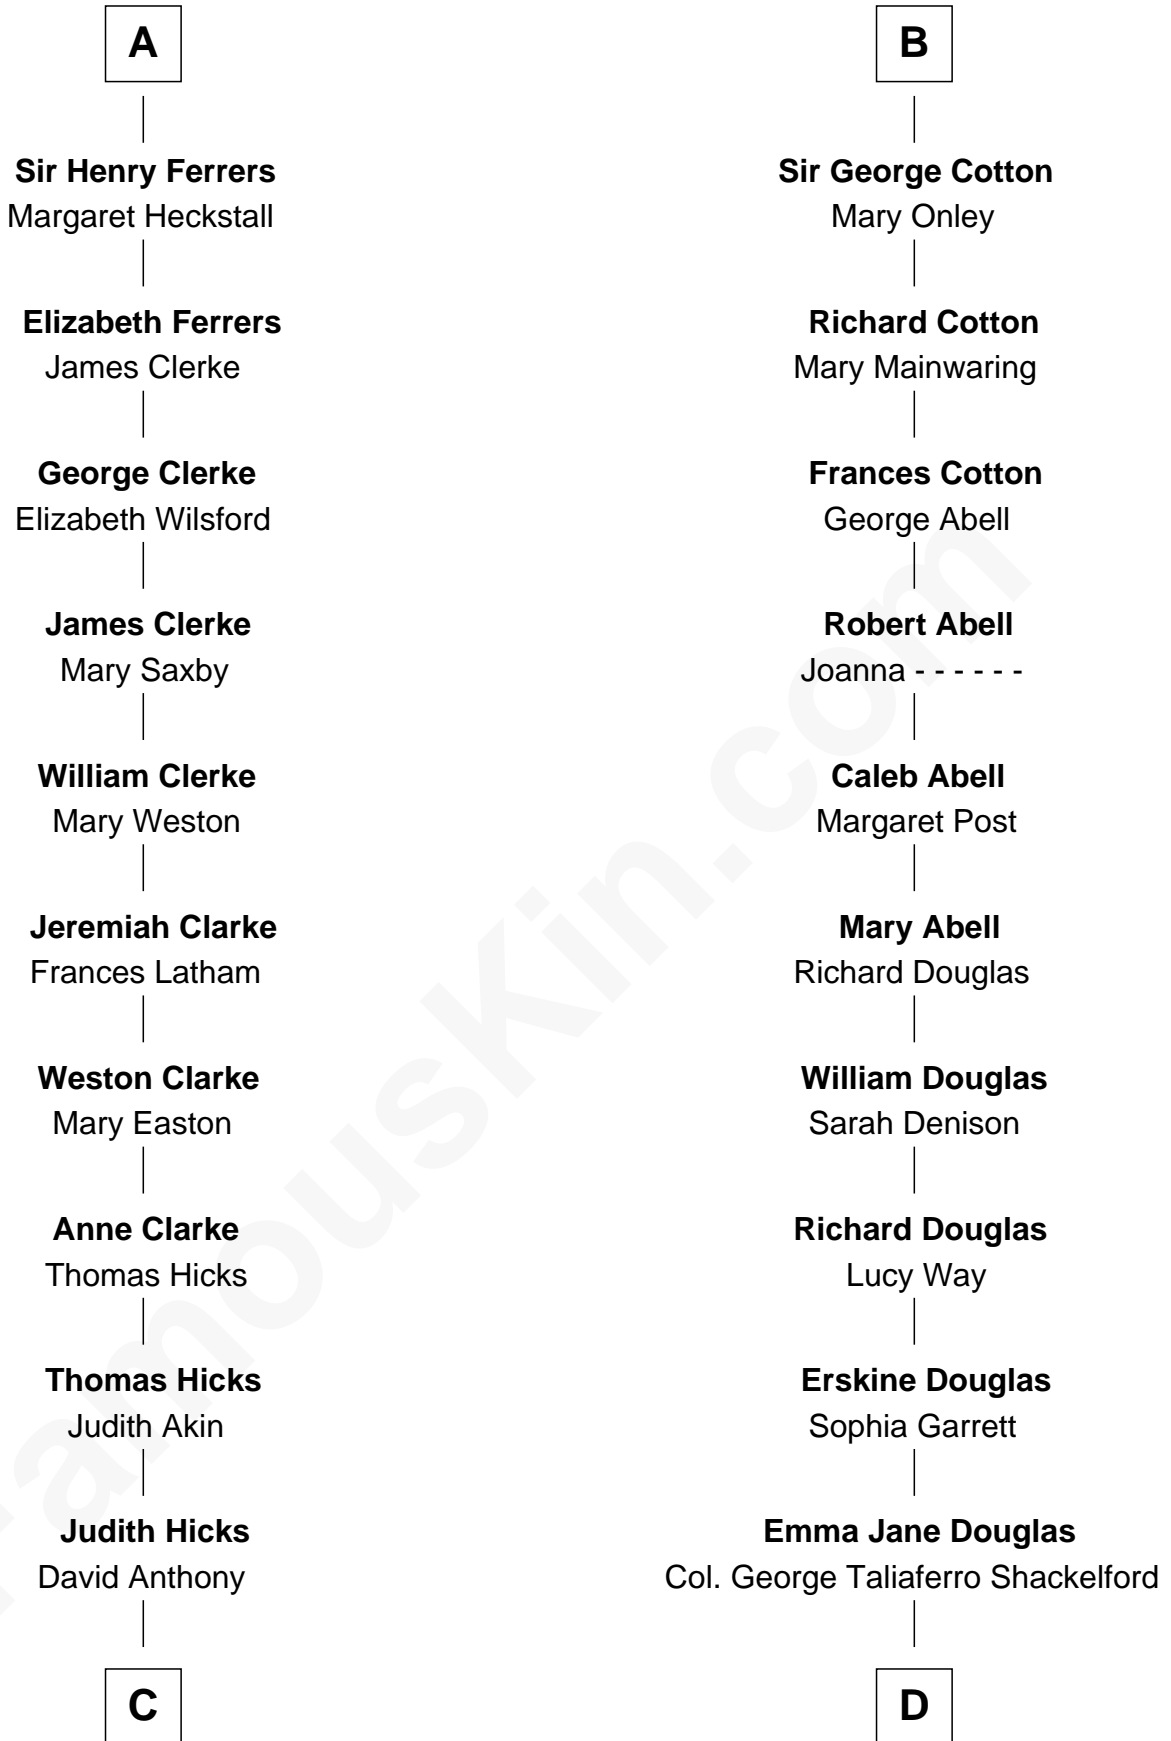

FamousKin.com Relationship Chart of

Susan B. Anthony

Women's Rights Advocate

19th cousin 1 time removed of

Illeana Douglas

TV and Movie Actress

Sir William de Ferrers

Margaret de Quincy

Sir John Sutton

Jane Sutton

Thomas Mainwaring

Cecily Mainwaring

John Cotton

B

C

Humphrey Anthony