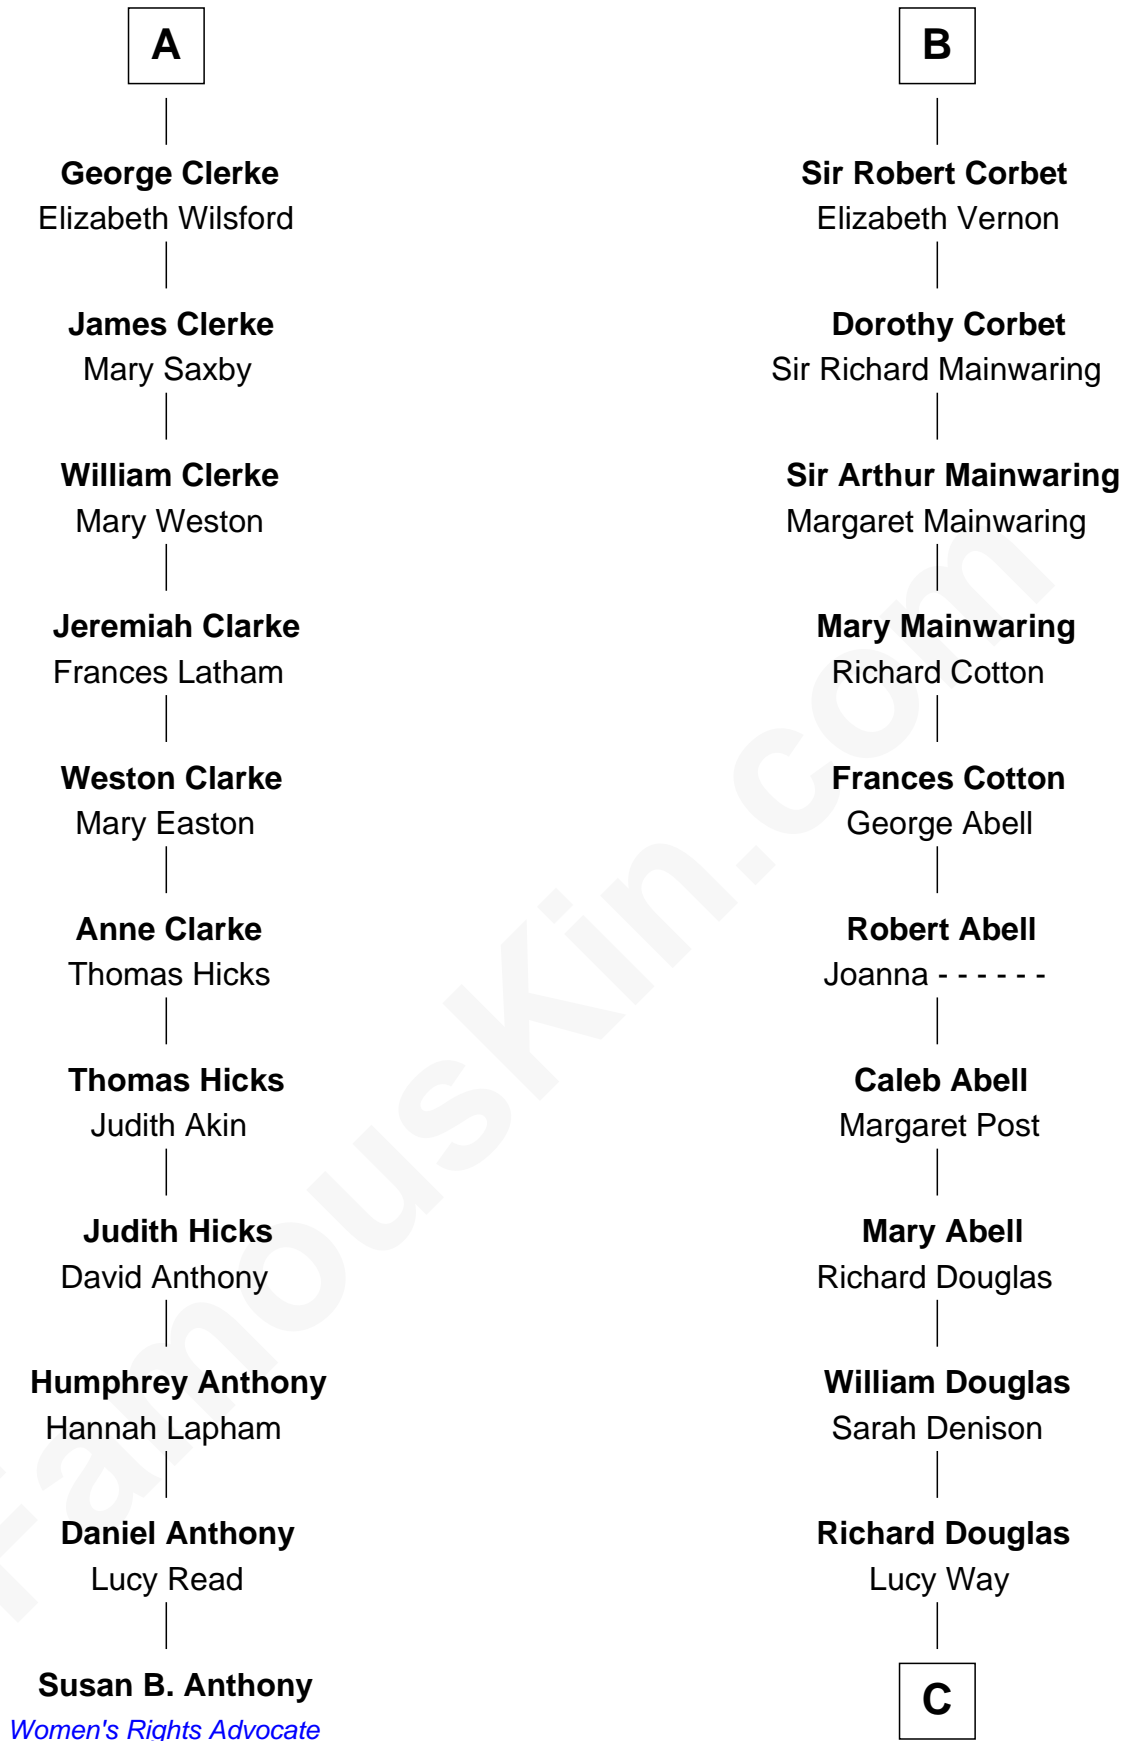

# FamousKin.com Relationship Chart of

**Susan B. Anthony**

*Women's Rights Advocate*

17th cousin 3 times removed of

**Melvyn Douglas**

*Movie Actor*

**C**

**Erskine Douglas**

Sophia Garrett

**Emma Jane Douglas**

Col. George Taliaferro Shackelford

**Lena Priscilla Shackelford**

Edouard Gregory Hesselberg

**Melvyn Douglas**

*Movie Actor*

FamousKin.com