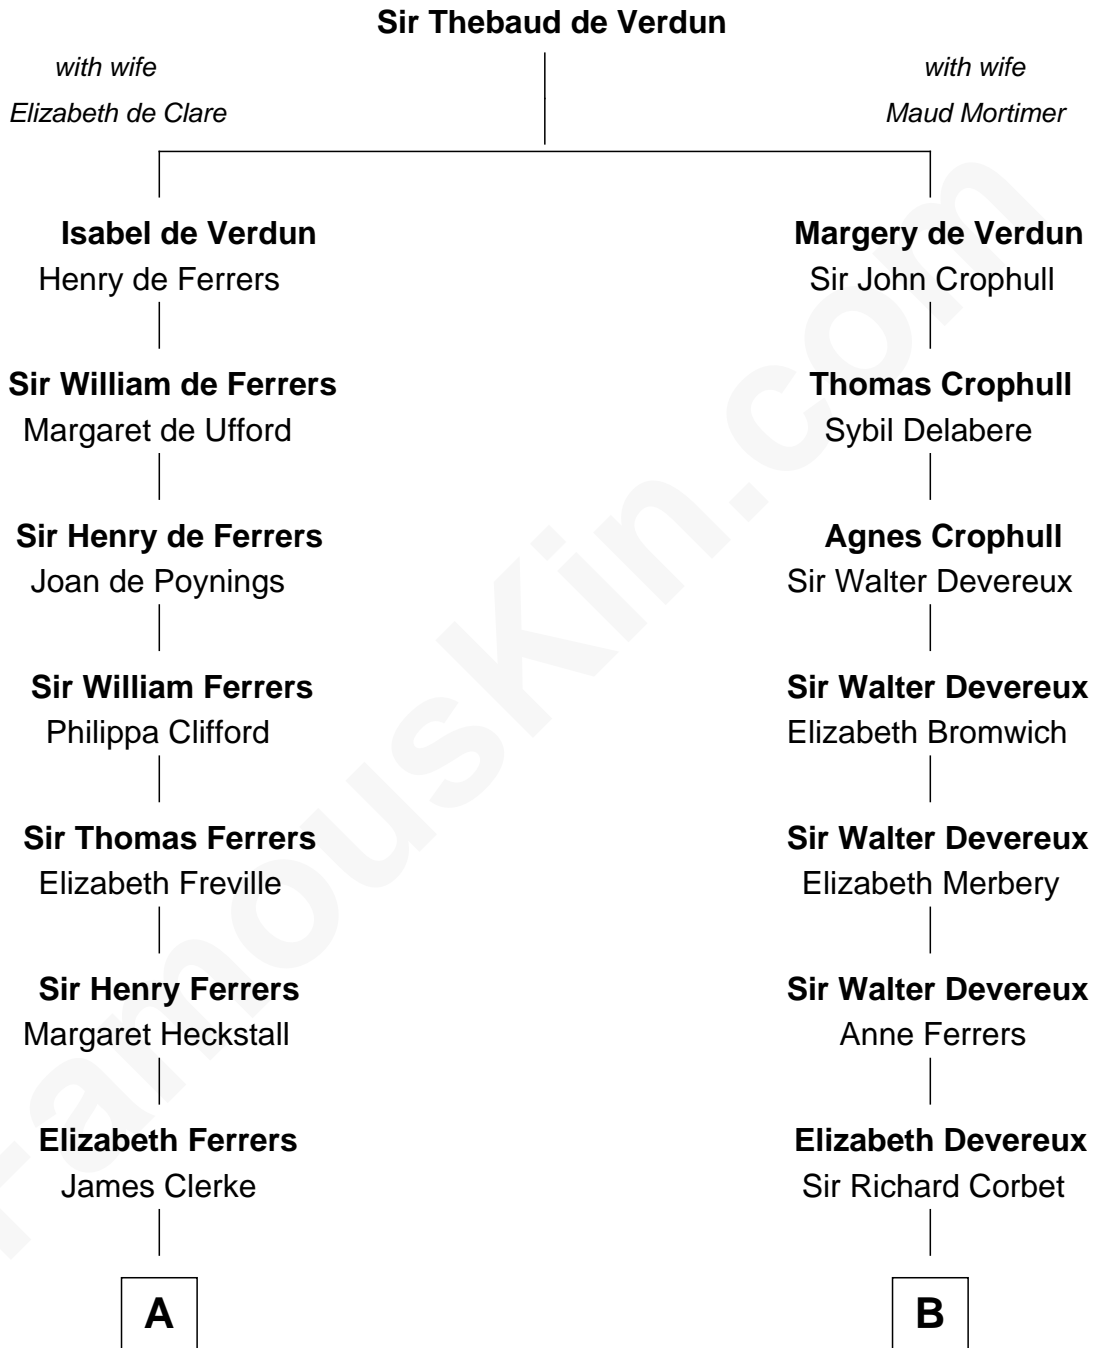

# FamousKin.com Relationship Chart of

**Susan B. Anthony**

*Women's Rights Advocate*

17th cousin 3 times removed of

**Melvyn Douglas**

*Movie Actor*

**C**

**Erskine Douglas**

Sophia Garrett

**Emma Jane Douglas**

Col. George Taliaferro Shackelford

**Lena Priscilla Shackelford**

Edouard Gregory Hesselberg

**Melvyn Douglas**

*Movie Actor*

FamousKin.com