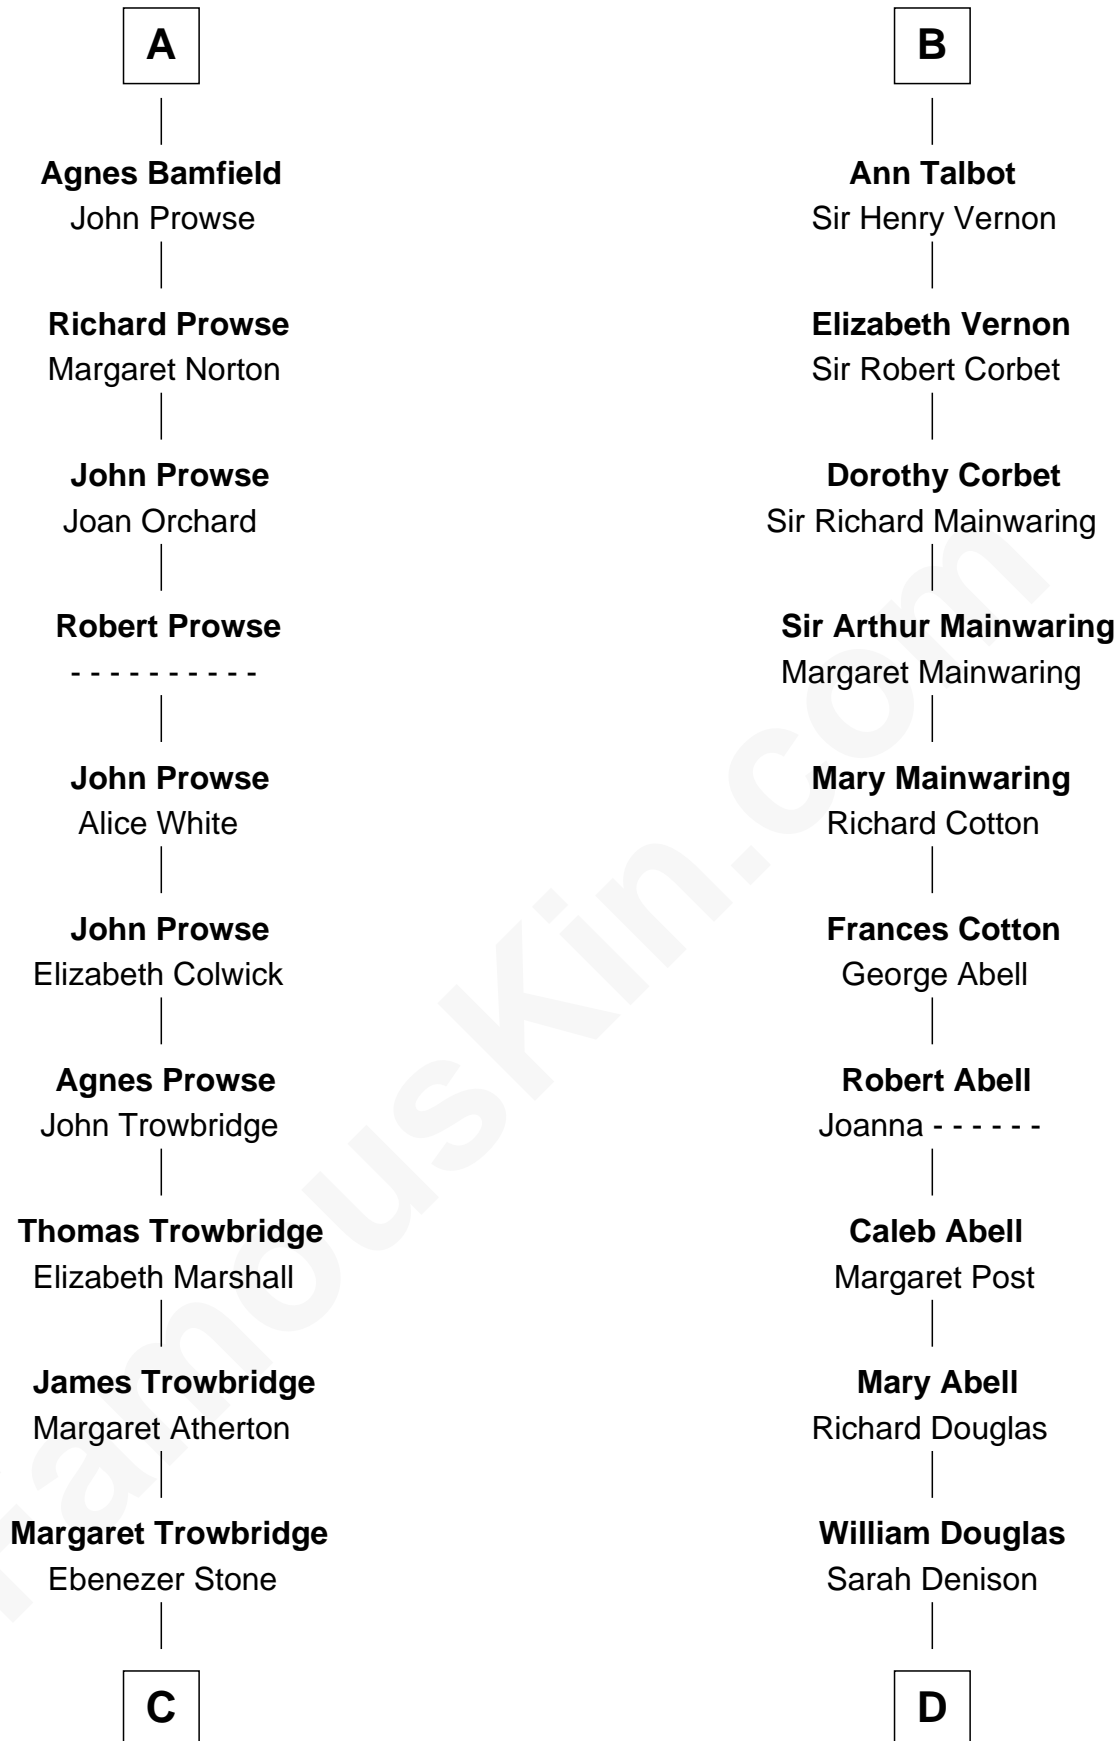

FamousKin.com Relationship Chart of

Susan B. Anthony

Women's Rights Advocate

21st cousin of

Melvyn Douglas

Movie Actor

Sir Geoffrey FitzPiers

Aveline de Clare

C

Mindwell Stone
Ebenezer Woodward

Mary Woodward
Jonathan Richardson

Susannah Richardson
Daniel Read

Lucy Read
Daniel Anthony

Susan B. Anthony
Women's Rights Advocate

D

Richard Douglas
Lucy Way