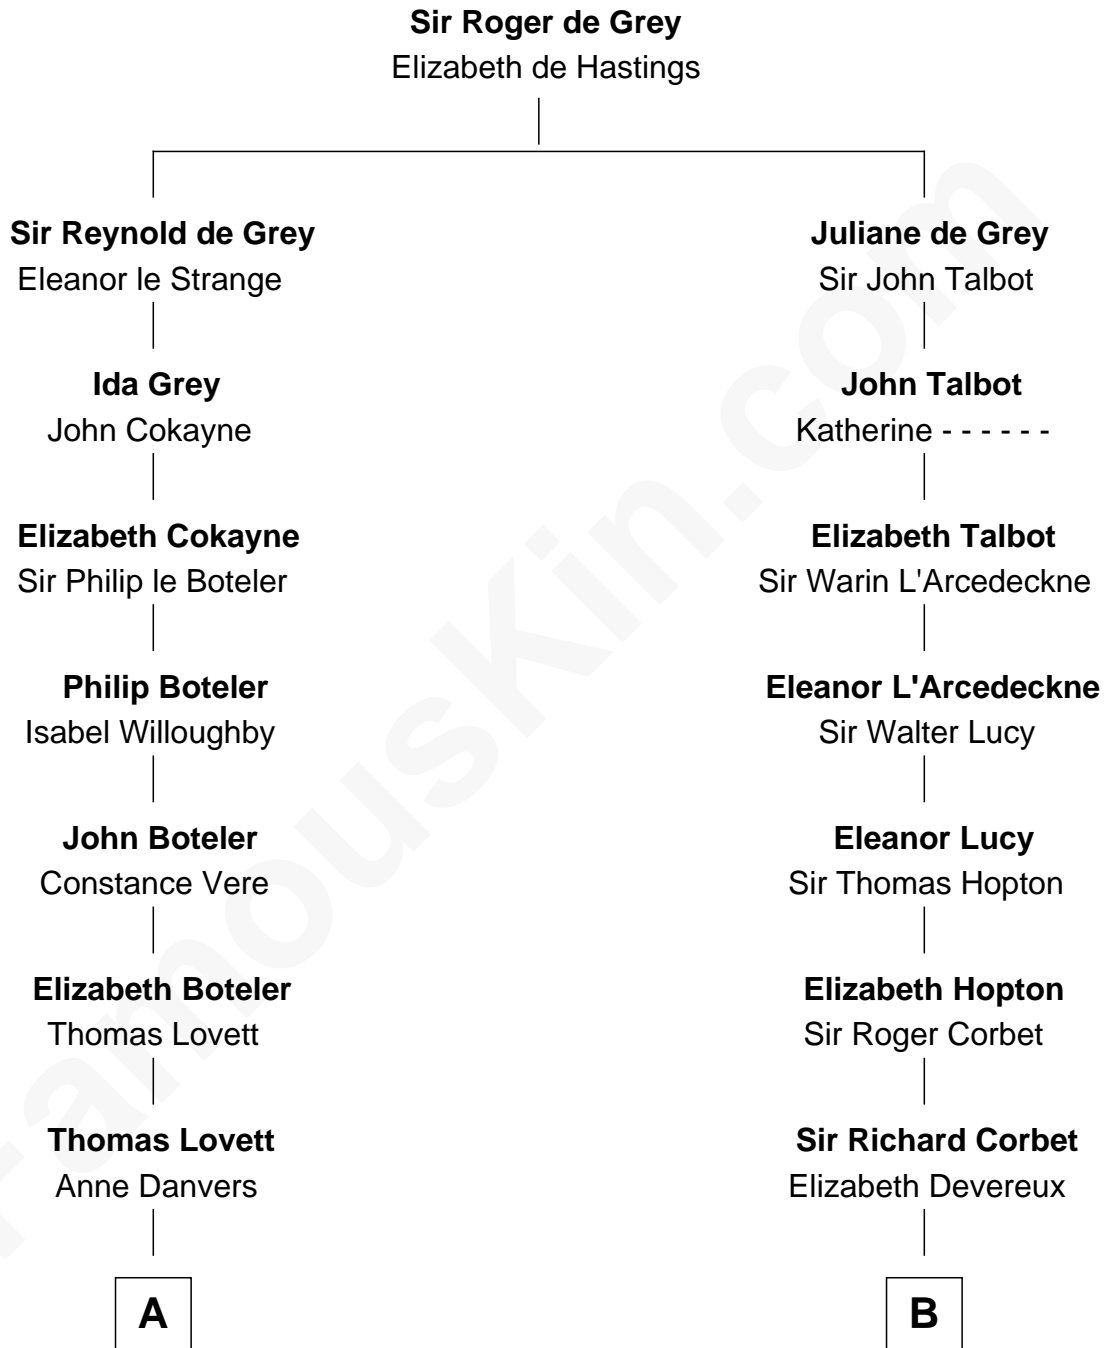

FamousKin.com Relationship Chart of

Susan B. Anthony

Women's Rights Advocate

17th cousin 3 times removed of

Melvyn Douglas

Movie Actor

C

Erskine Douglas

Sophia Garrett

Emma Jane Douglas

Col. George Taliaferro Shackelford

Lena Priscilla Shackelford

Edouard Gregory Hesselberg

Melvyn Douglas

Movie Actor

FamousKin.com