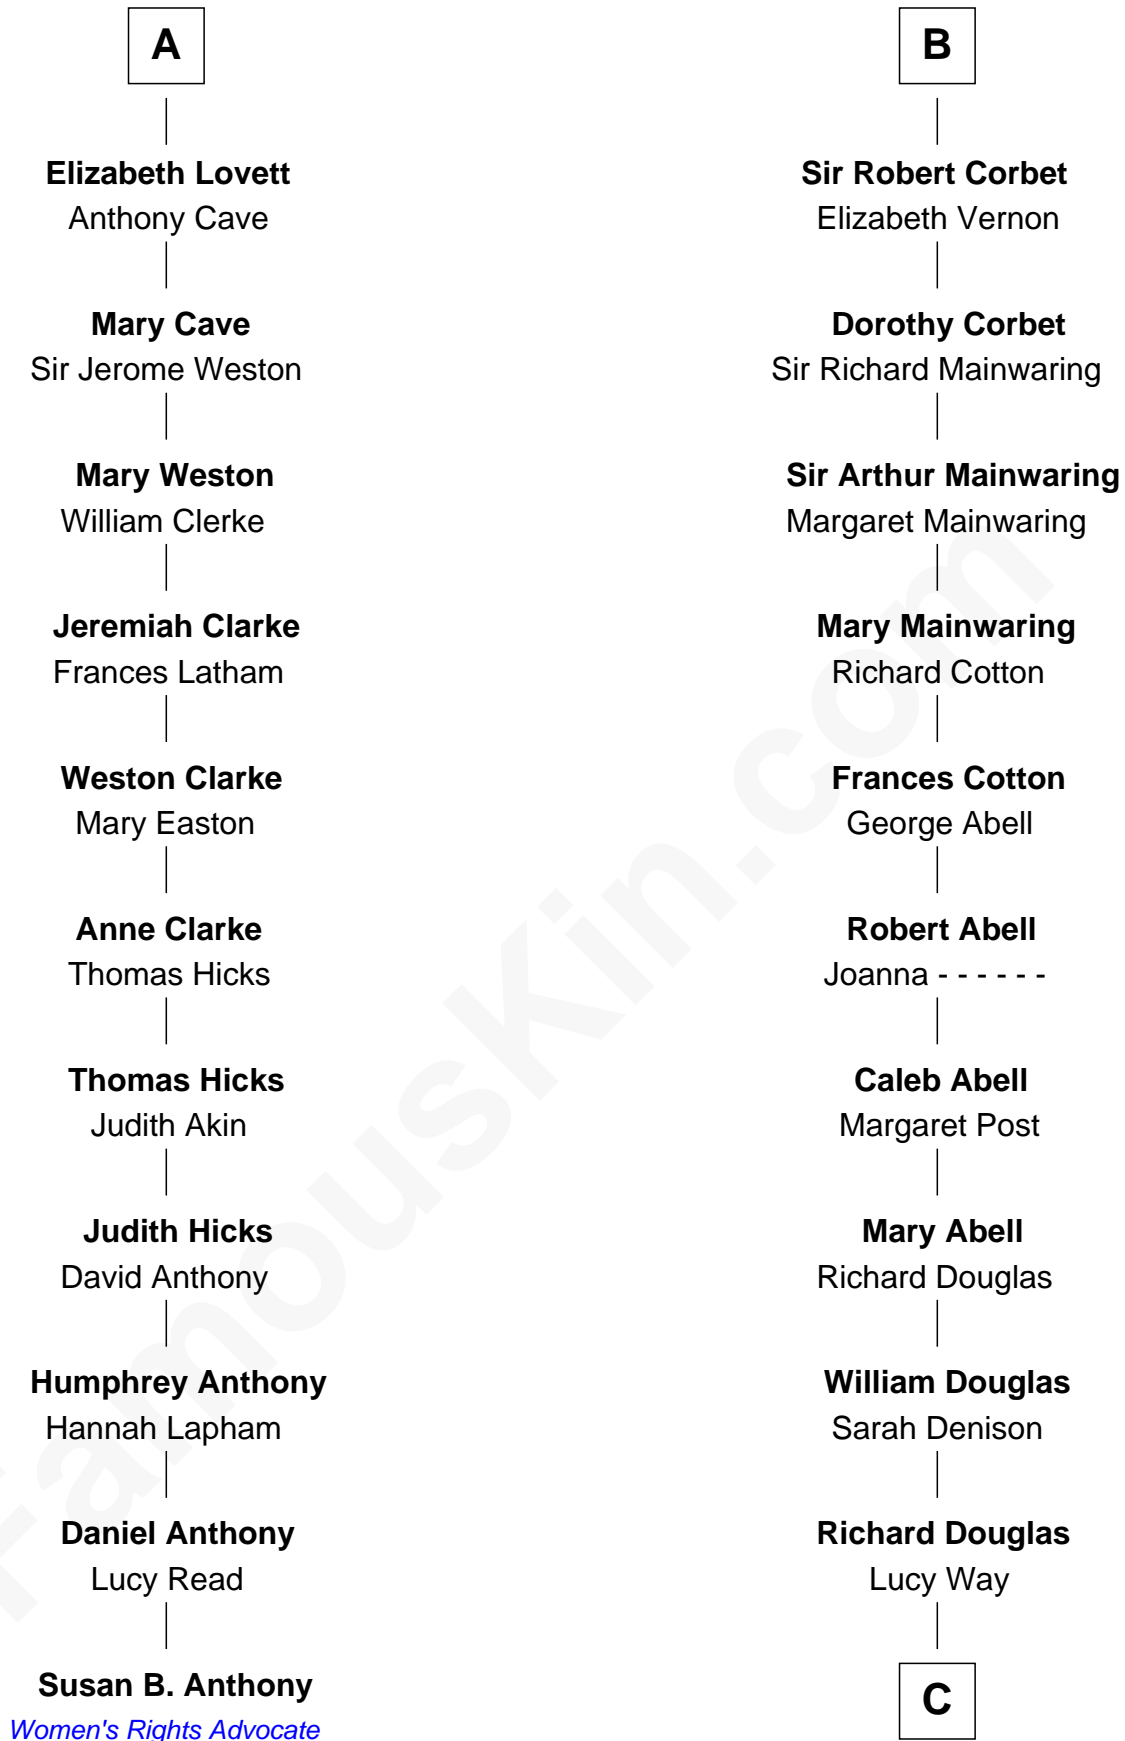

FamousKin.com Relationship Chart of

Susan B. Anthony

Women's Rights Advocate

17th cousin 3 times removed of

Melvyn Douglas

Movie Actor

C

Erskine Douglas

Sophia Garrett

Emma Jane Douglas

Col. George Taliaferro Shackelford

Lena Priscilla Shackelford

Edouard Gregory Hesselberg

Melvyn Douglas

Movie Actor

FamousKin.com