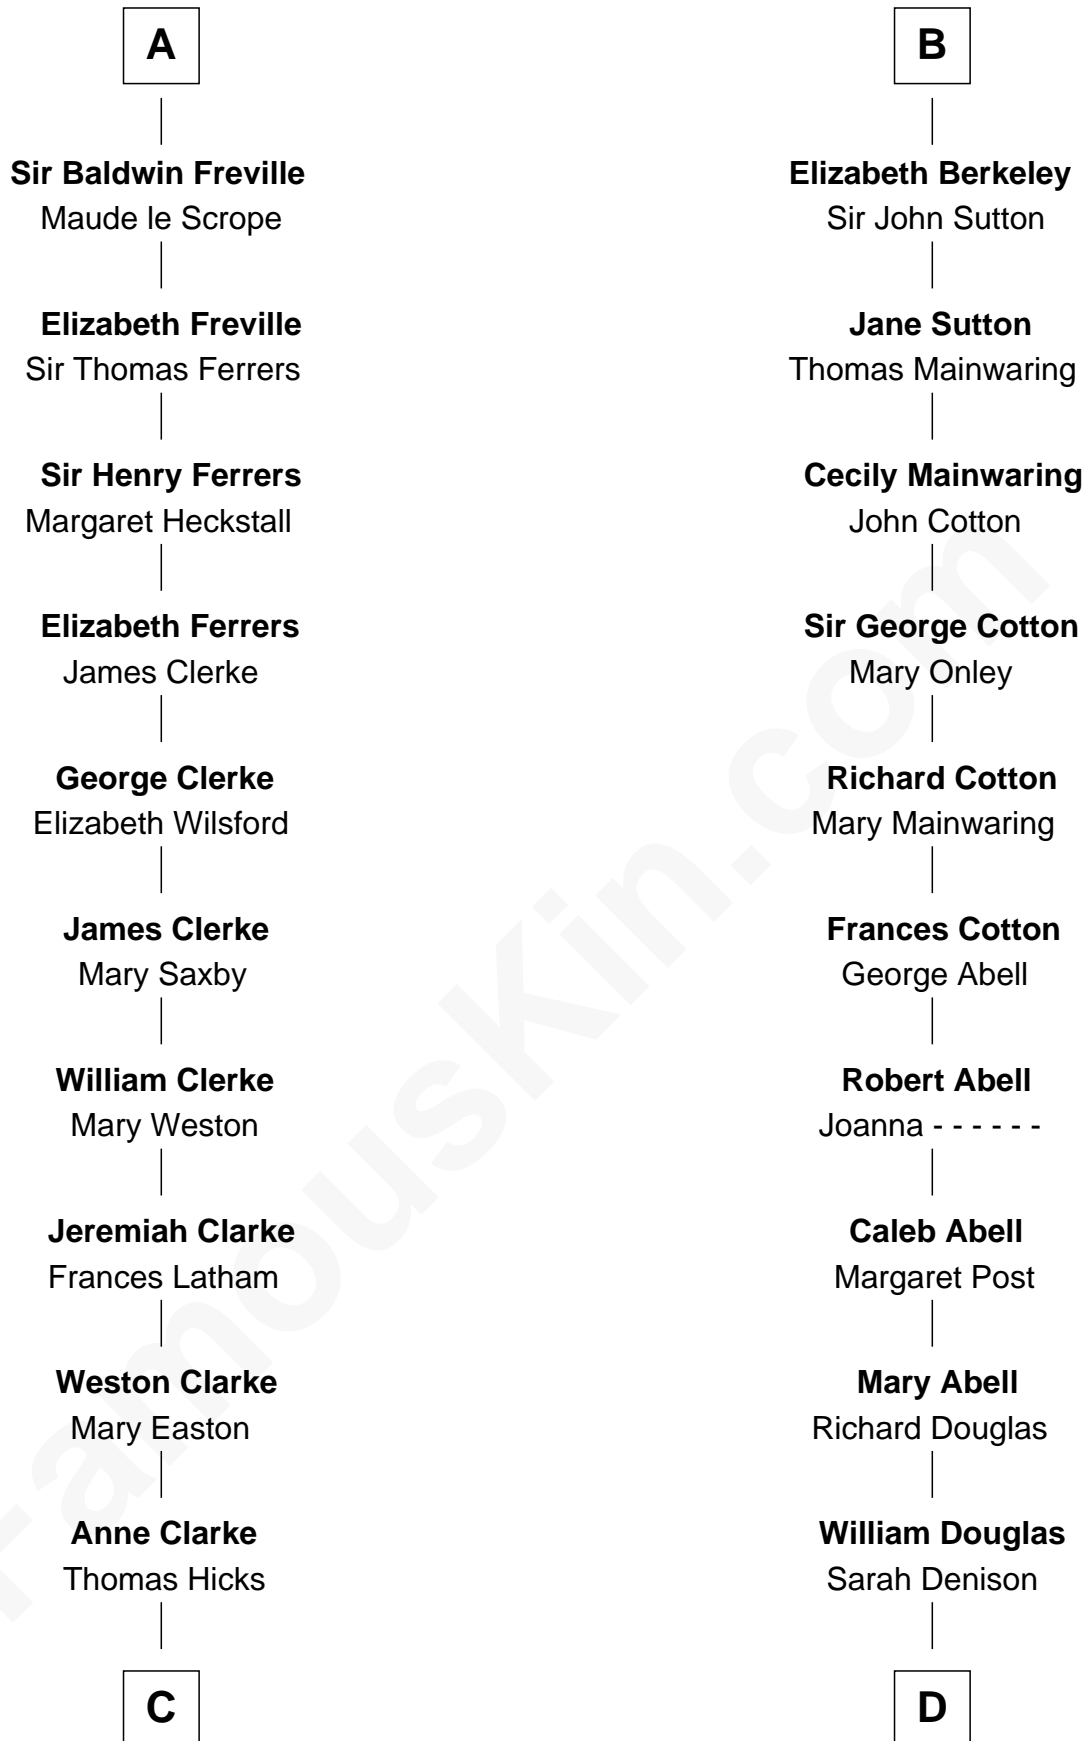

# FamousKin.com Relationship Chart of

**Susan B. Anthony**

*Women's Rights Advocate*

21st cousin of

**Melvyn Douglas**

*Movie Actor*

**Henry II, King of England**

*not married*  
*Ida de Tony*

Katherine de Clyvedon

**Joyce de Botetourte**

Sir Baldwin Freville

**Sir John Berkeley**

Elizabeth Betteshorne

**A**

**B**

**C**

**Thomas Hicks**

Judith Akin

**Judith Hicks**

David Anthony

**Humphrey Anthony**

Hannah Lapham

**Daniel Anthony**

Lucy Read

**Susan B. Anthony**

*Women's Rights Advocate*

**D**

**Richard Douglas**

Lucy Way

**Erskine Douglas**

Sophia Garrett

**Emma Jane Douglas**