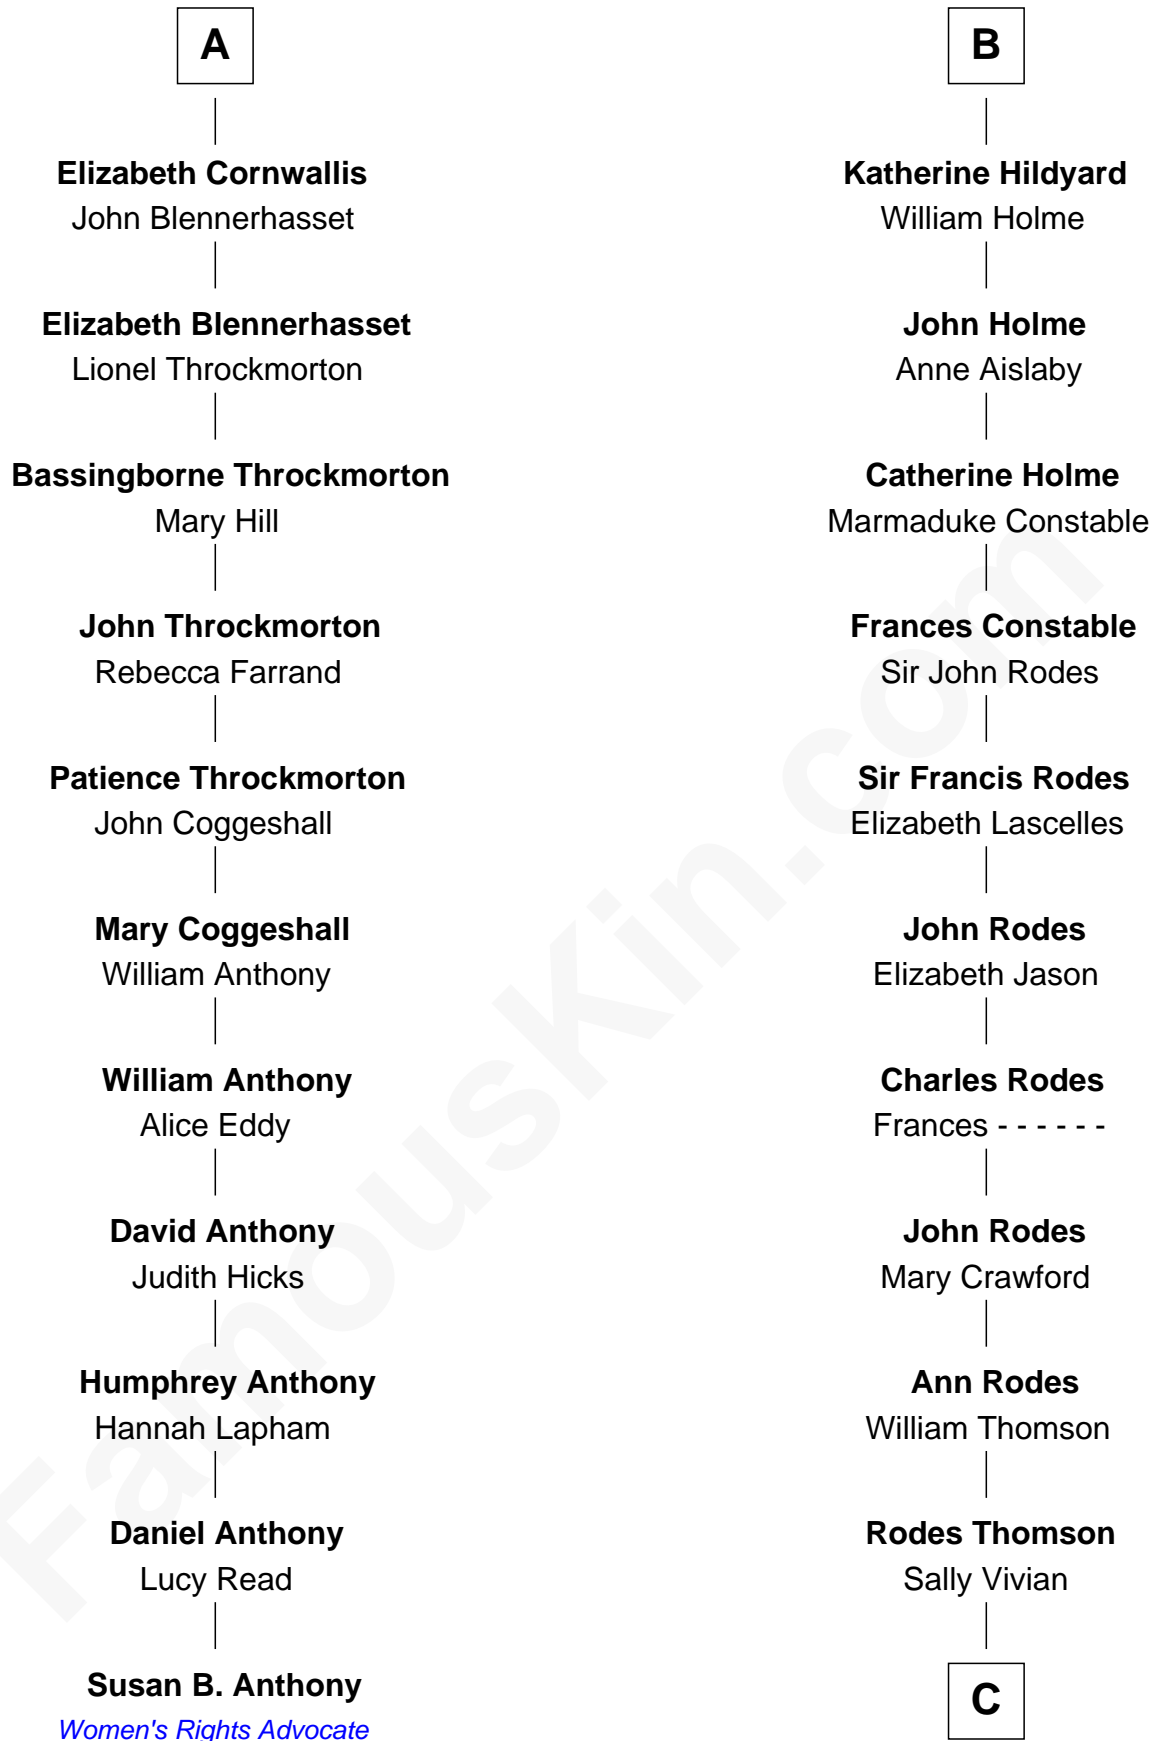

FamousKin.com Relationship Chart of

Susan B. Anthony

Women's Rights Advocate

17th cousin 4 times removed of

Melvyn Douglas

Movie Actor

William de Montagu
Katherine de Grandison

Sibyl de Montagu
Sir Edmund Fitzalan

Philippe Fitzalan
Sir Richard Sergeaux

Philippa Sergeaux
Sir Robert Pashley

Anne Pashley
Edward Tyrrell

Philippa Tyrrell
Thomas Cornwallis

Sir William Cornwallis
Elizabeth Stanford

Sir John Cornwallis
Mary Sulyard

A

Philippa de Montagu
Sir Roger de Mortimer

Edmund Mortimer
Philippa Plantagenet

Elizabeth Mortimer
Sir Henry Percy

Elizabeth Percy
Sir John Clifford

Mary Clifford
Sir Philip Wentworth

Elizabeth Wentworth
Sir Martin de la See

Joan de la See
Sir Piers Hildyard

B

C

Nancy Thomson

Thomas Johnson Garrett

Sophia Garrett

Erskine Douglas

Emma Jane Douglas