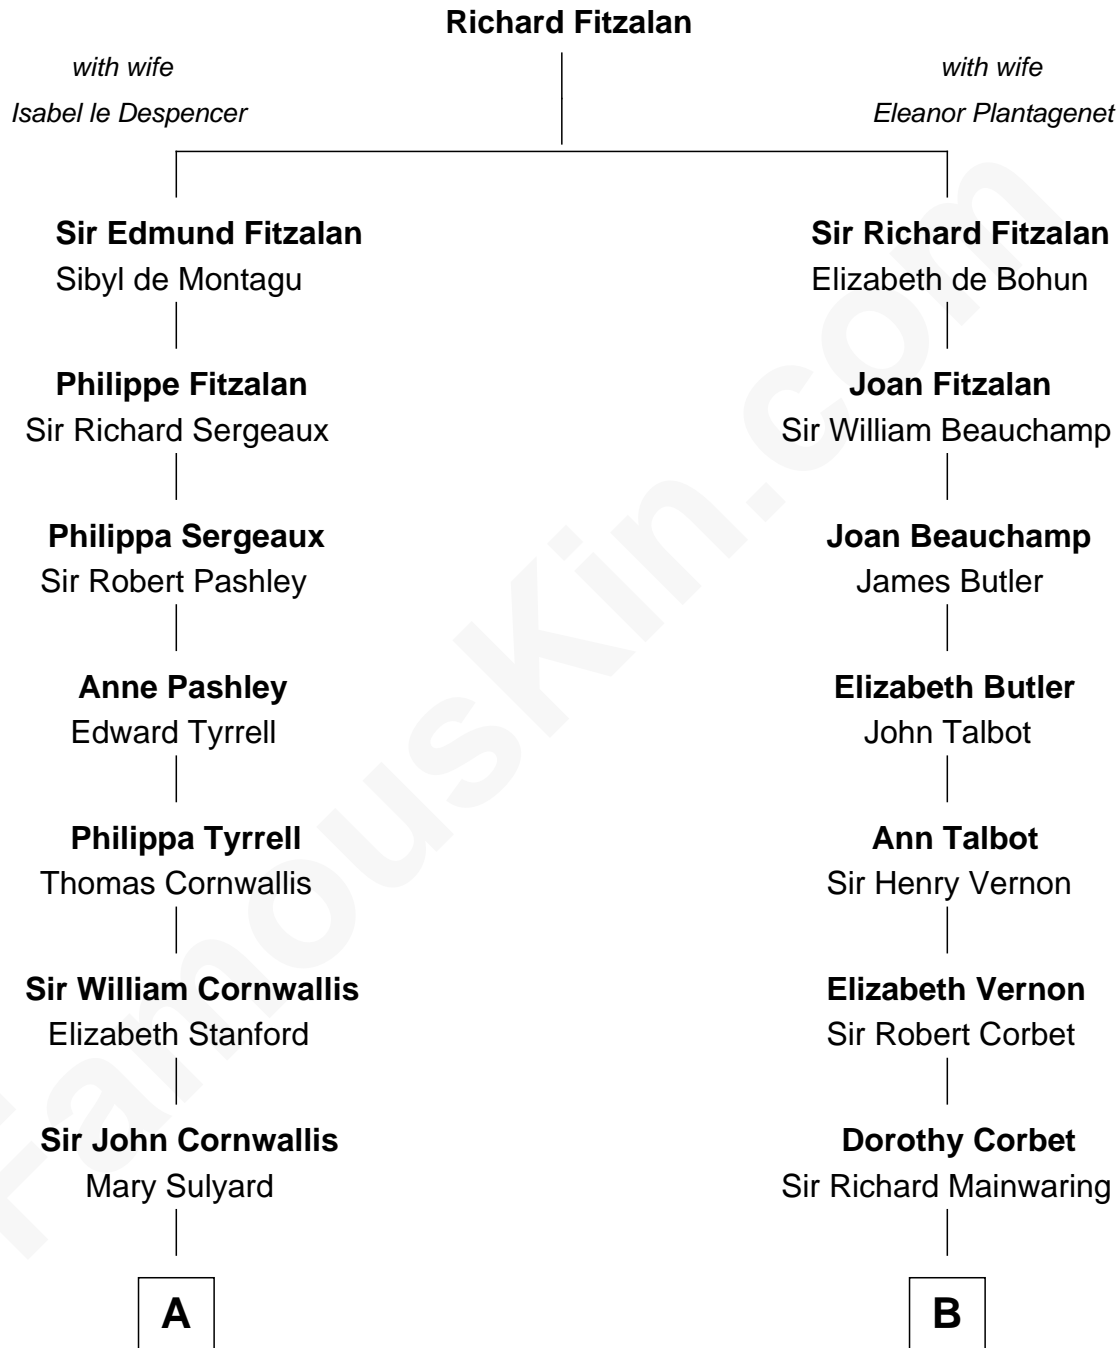

FamousKin.com Relationship Chart of

Susan B. Anthony

Women's Rights Advocate

17th cousin 1 time removed of

Melvyn Douglas

Movie Actor

C

Lena Priscilla Shackelford
Edouard Gregory Hesselberg