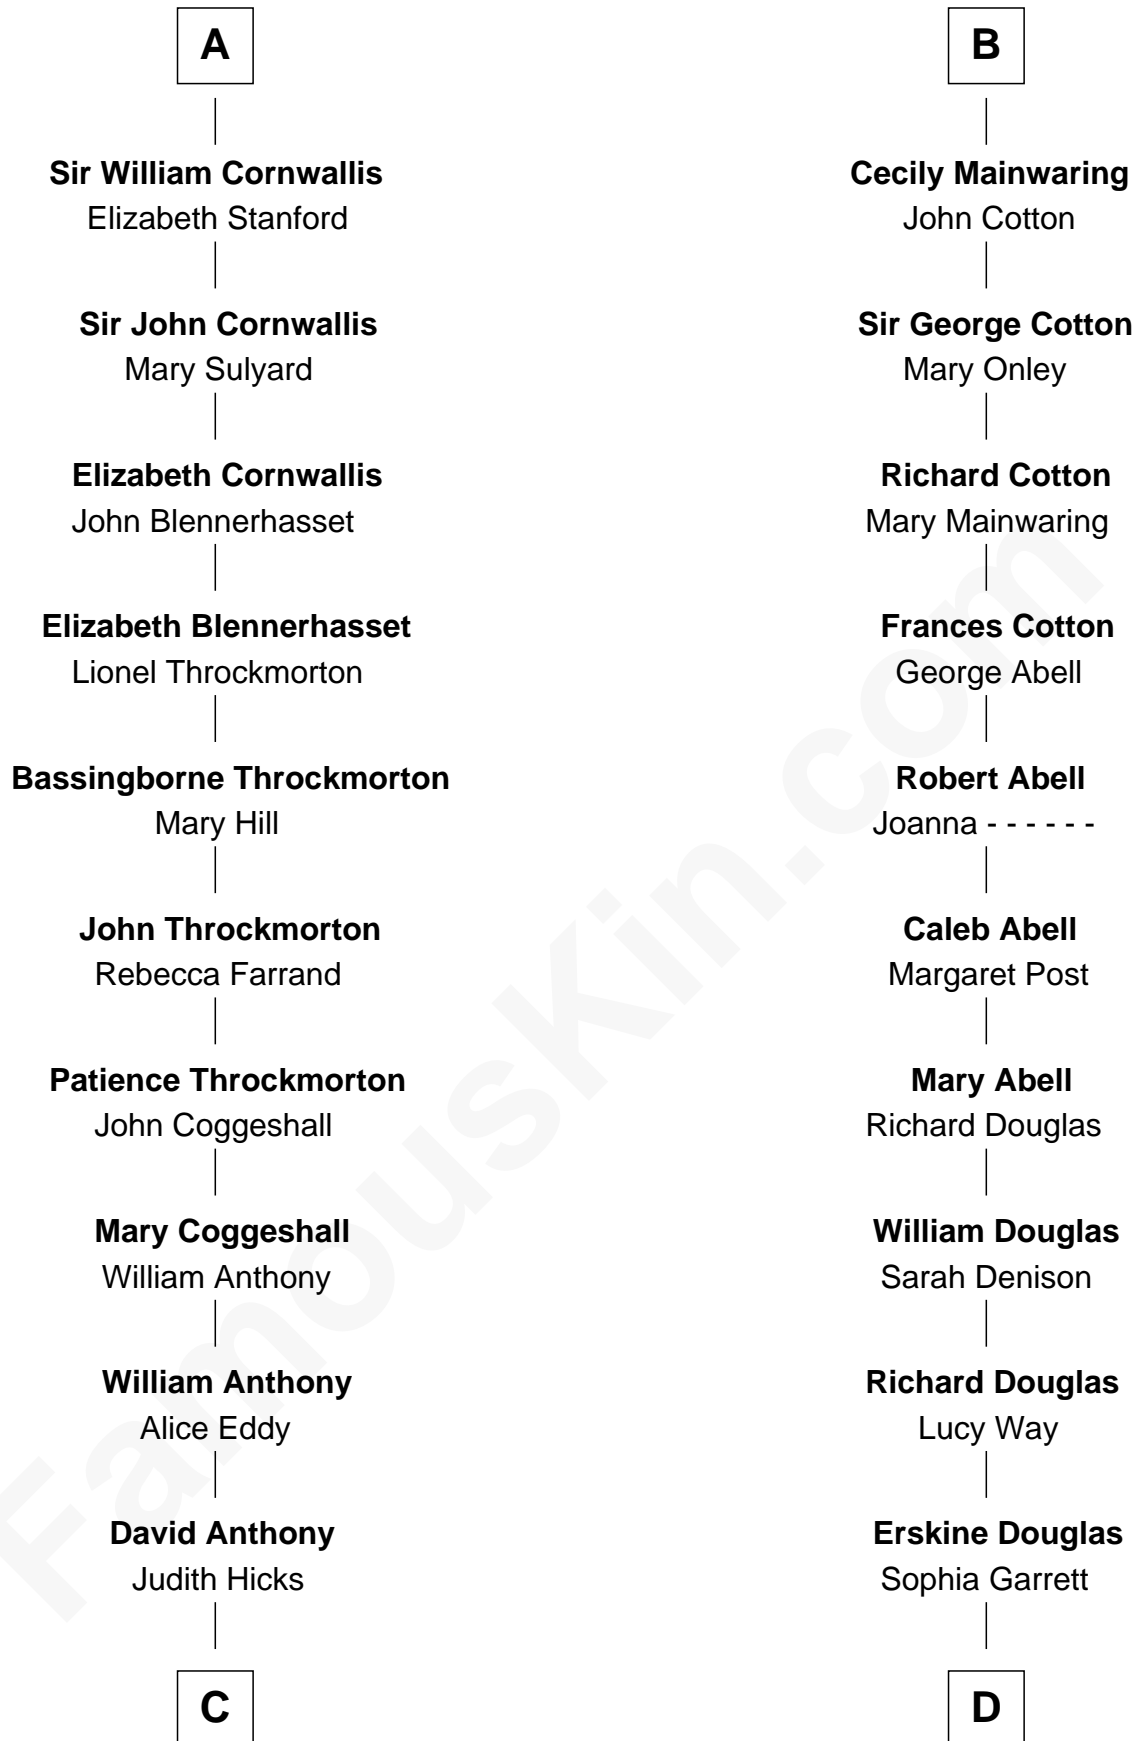

FamousKin.com Relationship Chart of

Susan B. Anthony

Women's Rights Advocate

19th cousin of

Melvyn Douglas

Movie Actor

Sir Hugh le Despencer

Isabella de Beauchamp

Hugh le Despencer

Eleanor de Clare

Isabel le Despencer

Richard Fitzalan

Sir Edmund Fitzalan

Sibyl de Montagu

Philippe Fitzalan

Sir Richard Sergeaux

Margaret de Goushill

Sir Philip le Despencer

Joan de Cobham

Sir Philip le Despencer

Elizabeth - - - - -

Alice le Despenser

Sir John Sutton

Sir John Sutton

Constance Blount

Sir John Sutton

Elizabeth Berkeley

Jane Sutton

Thomas Mainwaring

B

FamousKin.com