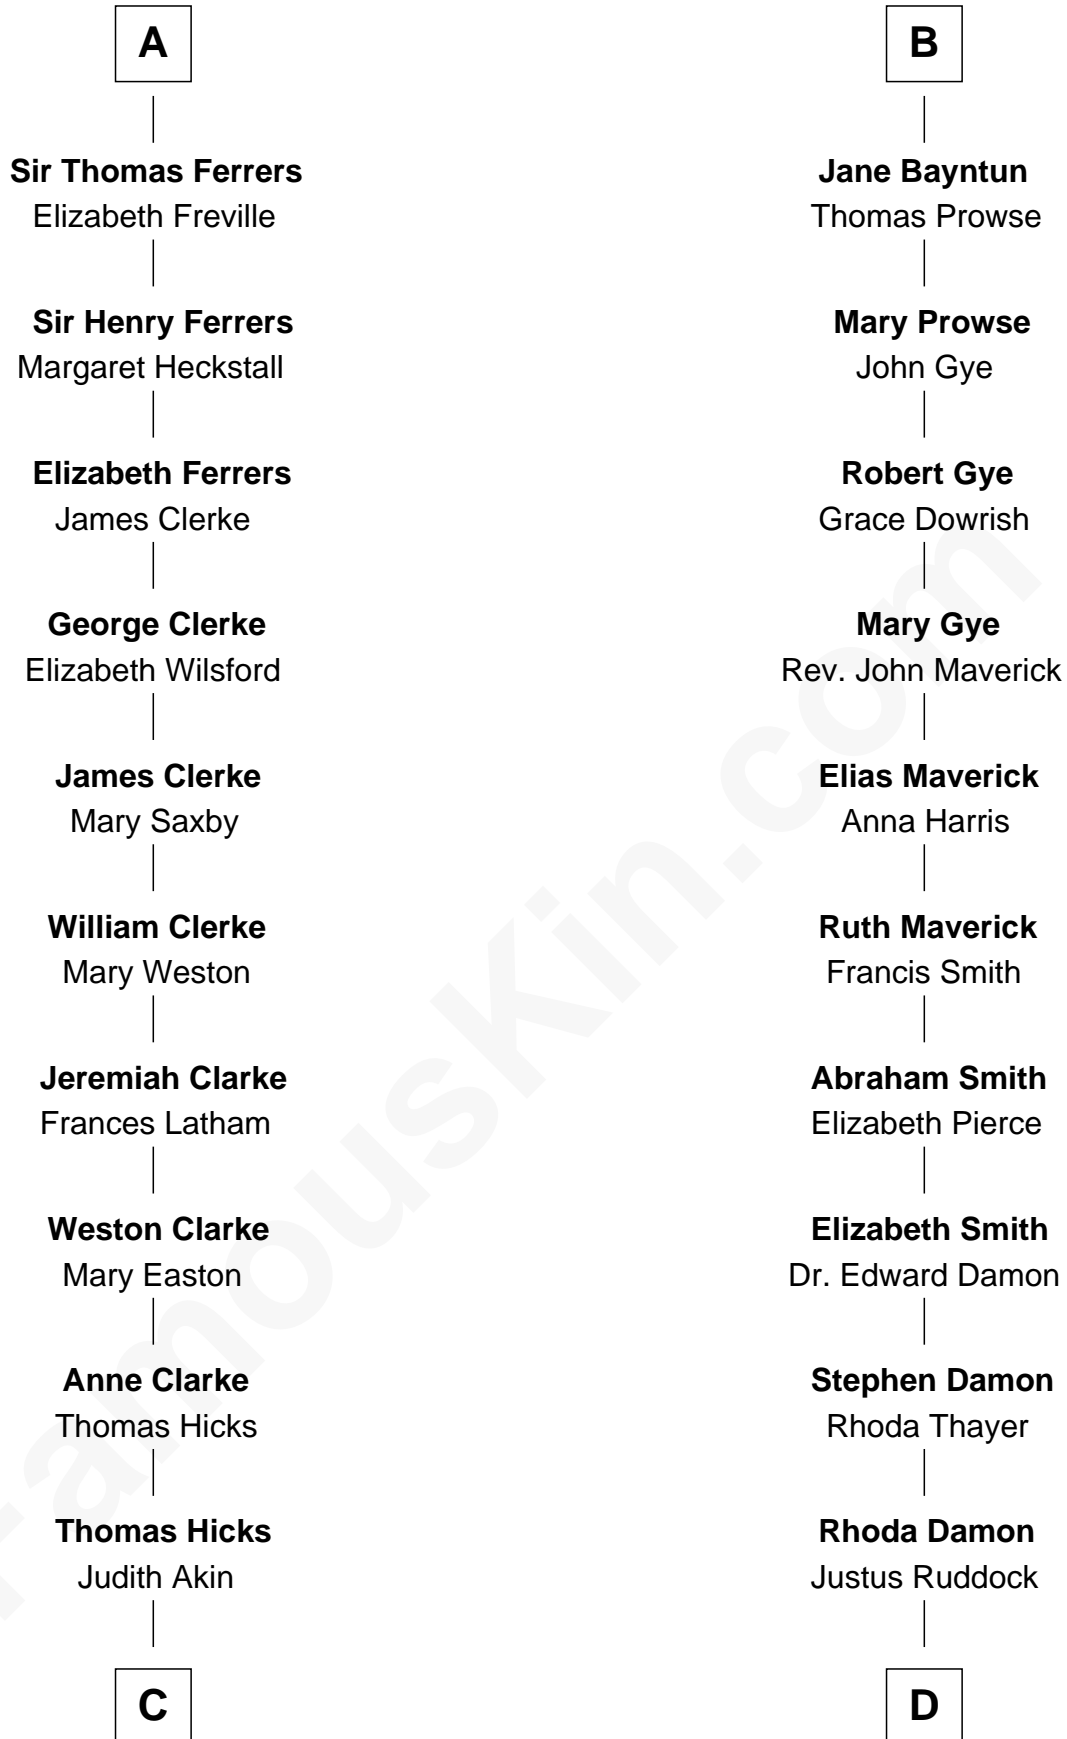

# FamousKin.com Relationship Chart of

**Susan B. Anthony**

*Women's Rights Advocate*

20th cousin 1 time removed of

**Sarah Palin**

*9th Governor of Alaska*

**C**

**Judith Hicks**  
David Anthony

**Humphrey Anthony**  
Hannah Lapham

**Daniel Anthony**  
Lucy Read

**Susan B. Anthony**  
*Women's Rights Advocate*

**D**

**Thomas S. Ruddock**  
Maria Nancy Newell

**May Belle Ruddock**  
Henry Charles Brandt

**Nellie Marie Brandt**  
Charles Francis Heath

**Charles Richard Heath**  
Sarah Sheeran

**Sarah Palin**  
*9th Governor of Alaska*