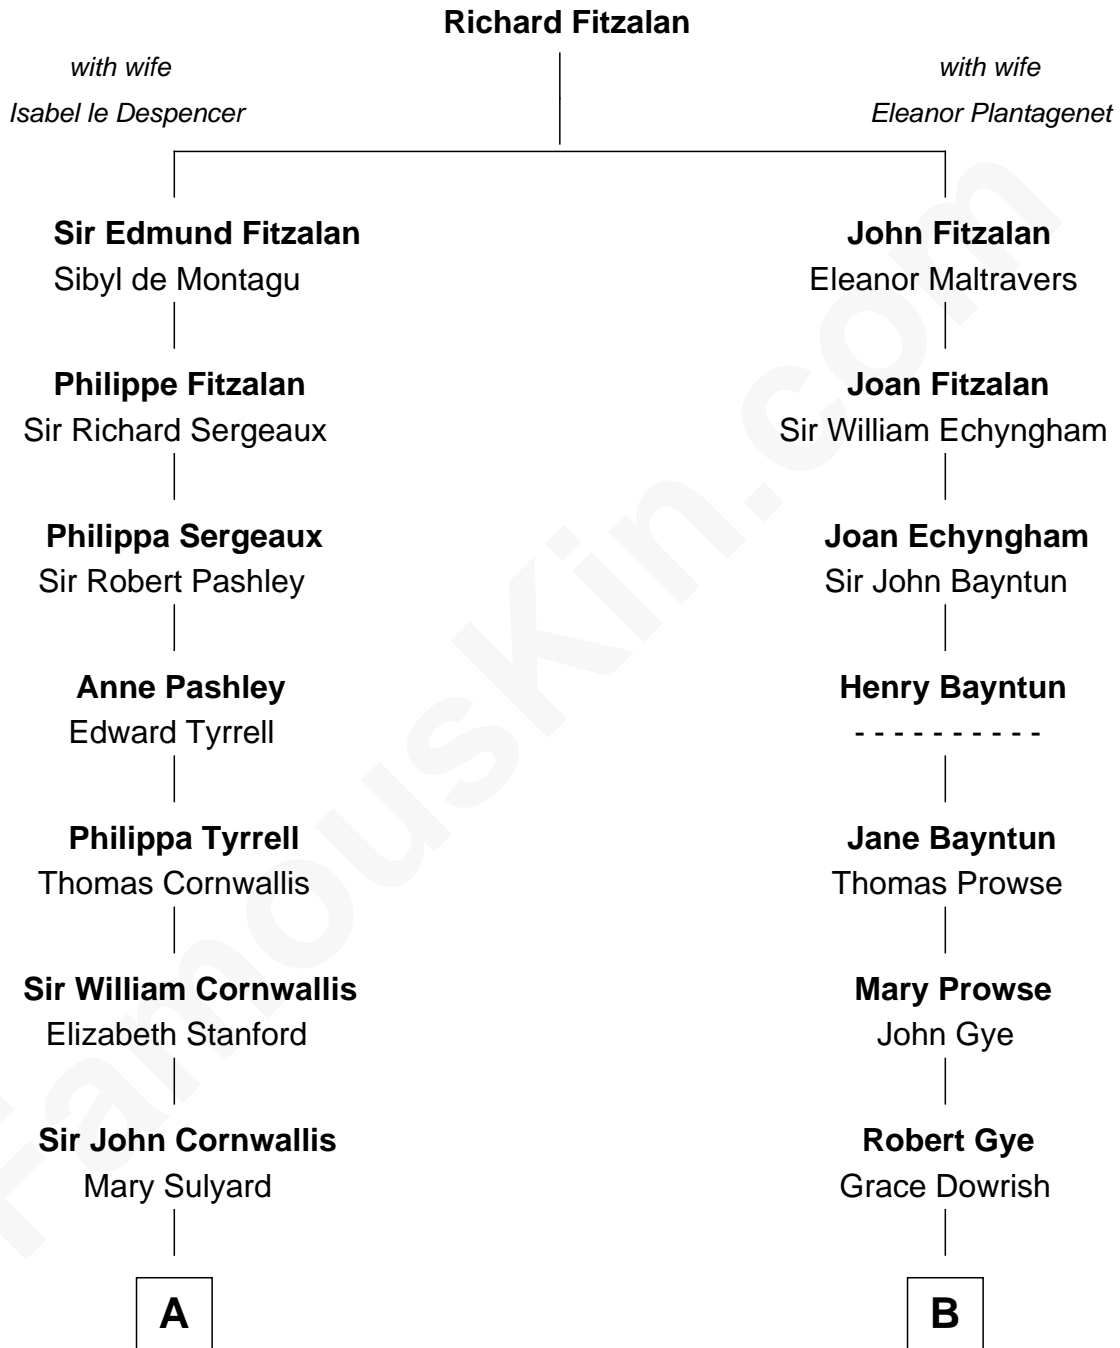

FamousKin.com Relationship Chart of

Susan B. Anthony

Women's Rights Advocate

17th cousin 1 time removed of

Sarah Palin

9th Governor of Alaska

C

Charles Richard Heath

Sarah Sheeran

Sarah Palin

9th Governor of Alaska

FamousKin.com