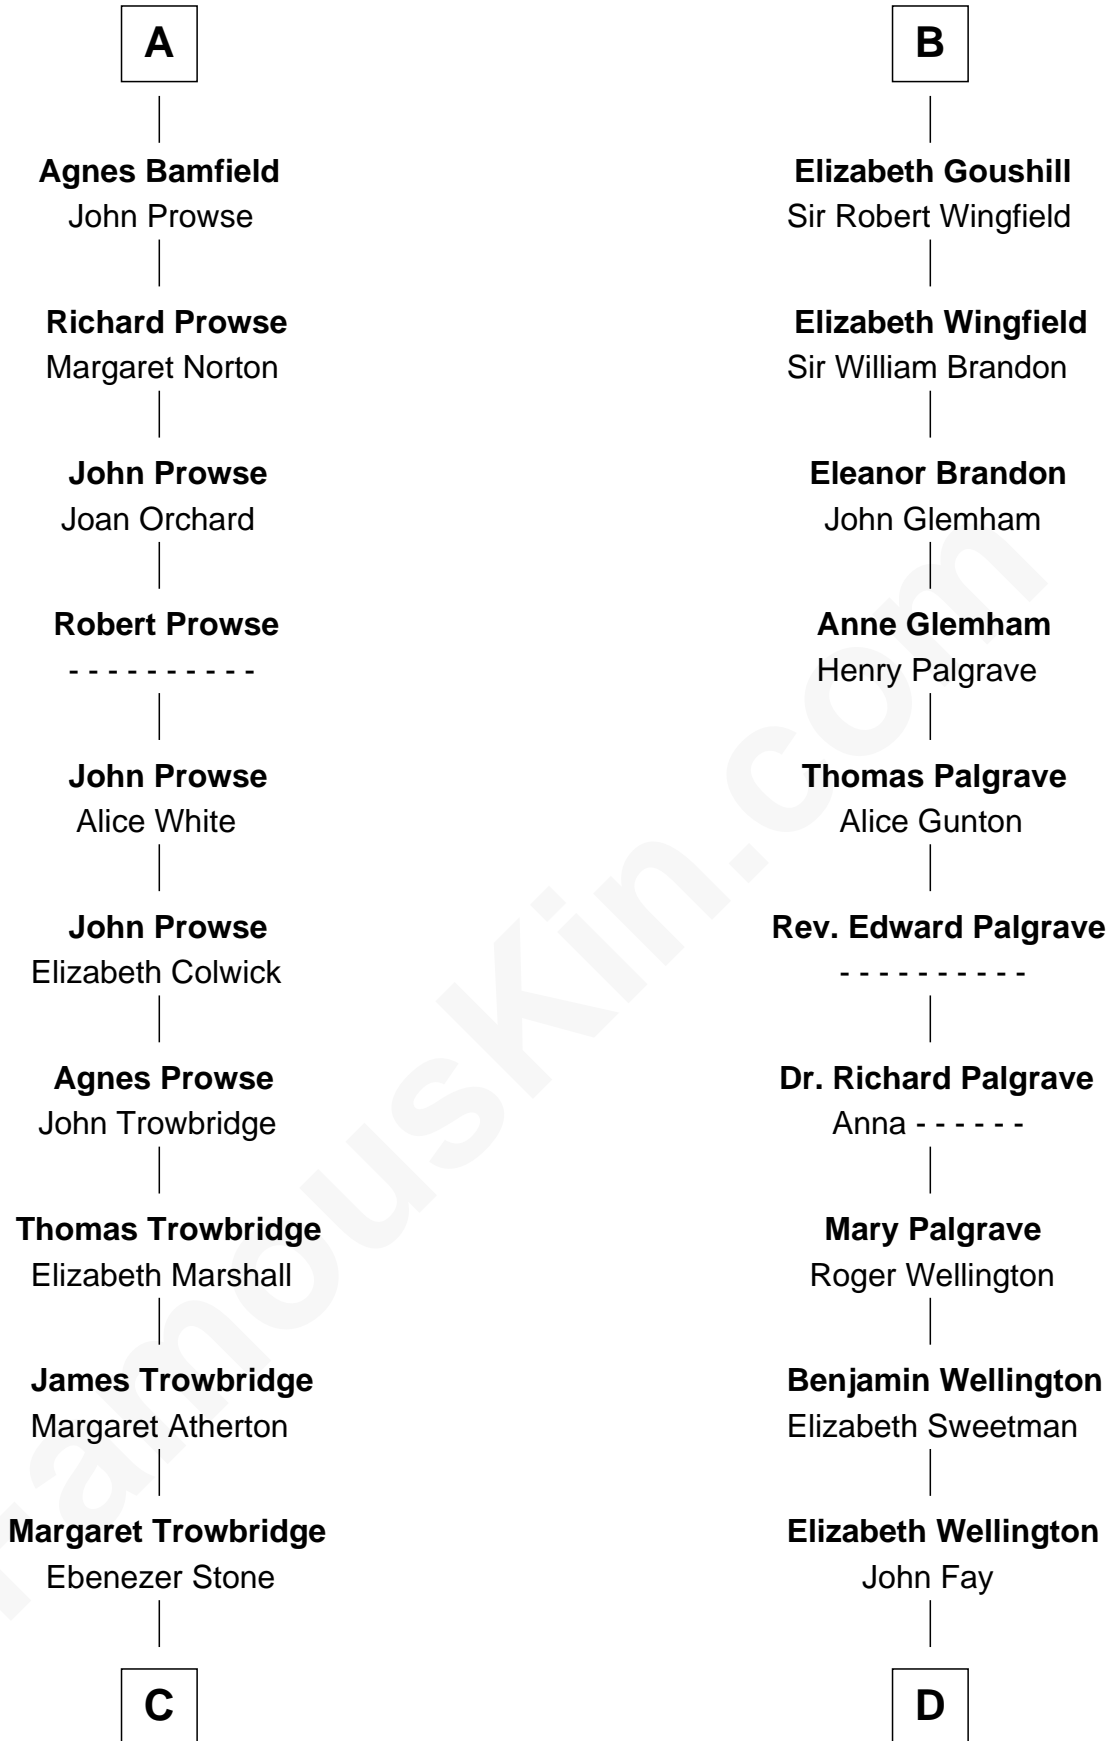

# FamousKin.com Relationship Chart of

**Susan B. Anthony**

*Women's Rights Advocate*

20th cousin 1 time removed of

**Shubael D. Childs**

*Founder of S.D. Childs & Company*

**C**

**Mindwell Stone**  
Ebenezer Woodward

**Mary Woodward**  
Jonathan Richardson

**Susannah Richardson**  
Daniel Read

**Lucy Read**  
Daniel Anthony

**Susan B. Anthony**  
*Women's Rights Advocate*

**D**

**Benjamin Fay**  
Martha Miles

**Benjamin Fay**  
Beulah Stow