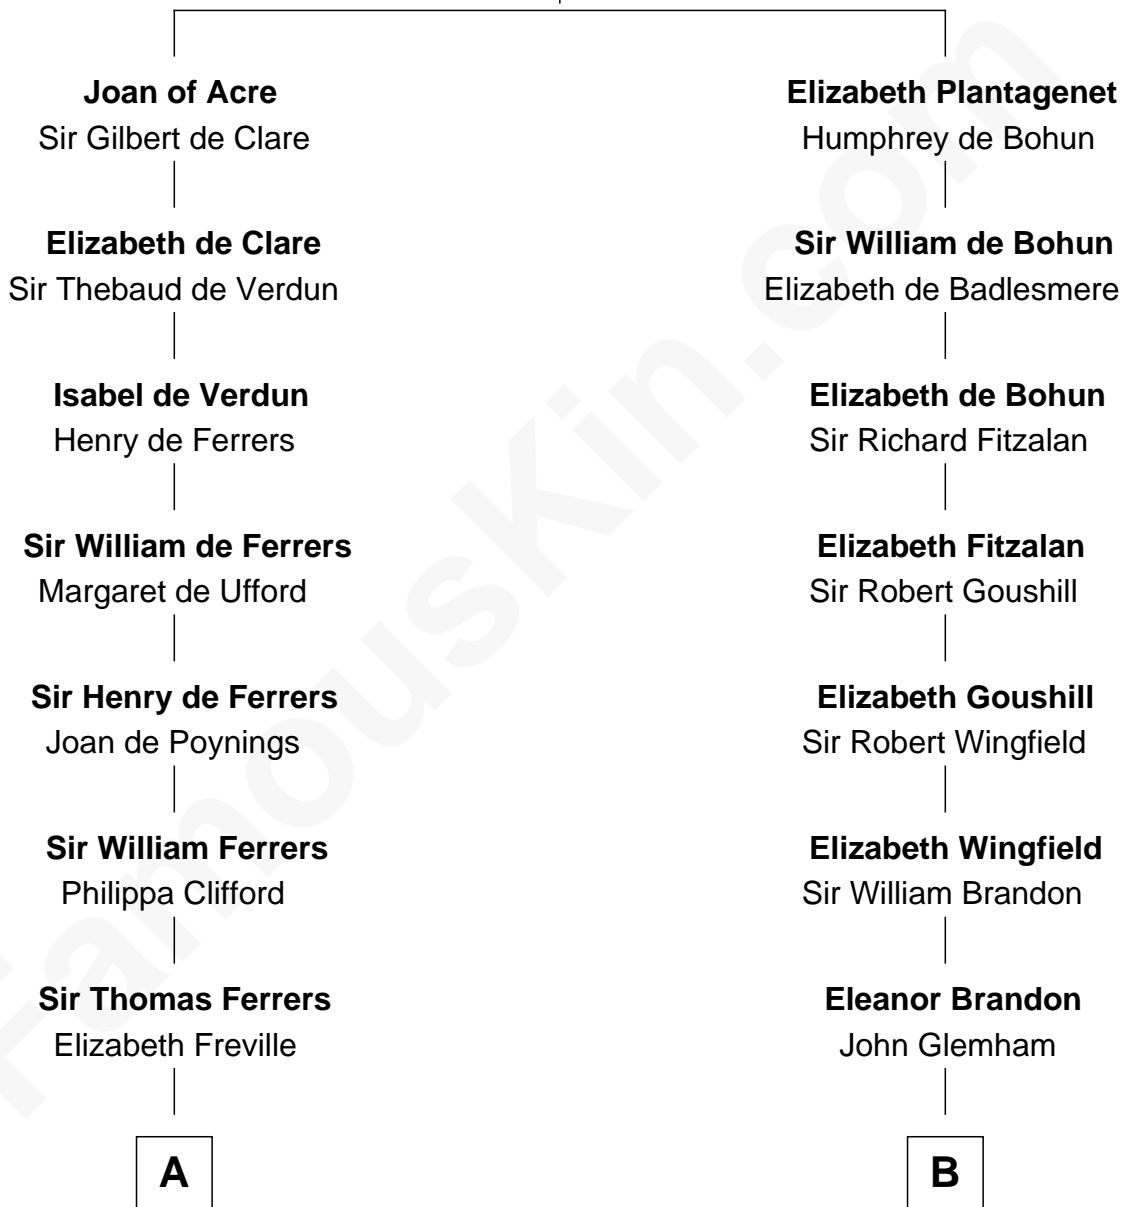

# FamousKin.com Relationship Chart of

**Susan B. Anthony**

*Women's Rights Advocate*

17th cousin 2 times removed of

**Shubael D. Childs**

*Founder of S.D. Childs & Company*

**King Edward I**  
Eleanor of Castile

**C**

—  
**Humphrey Anthony**

Hannah Lapham

—  
**Daniel Anthony**

Lucy Read

—  
**Susan B. Anthony**

*Women's Rights Advocate*

FamousKin.com