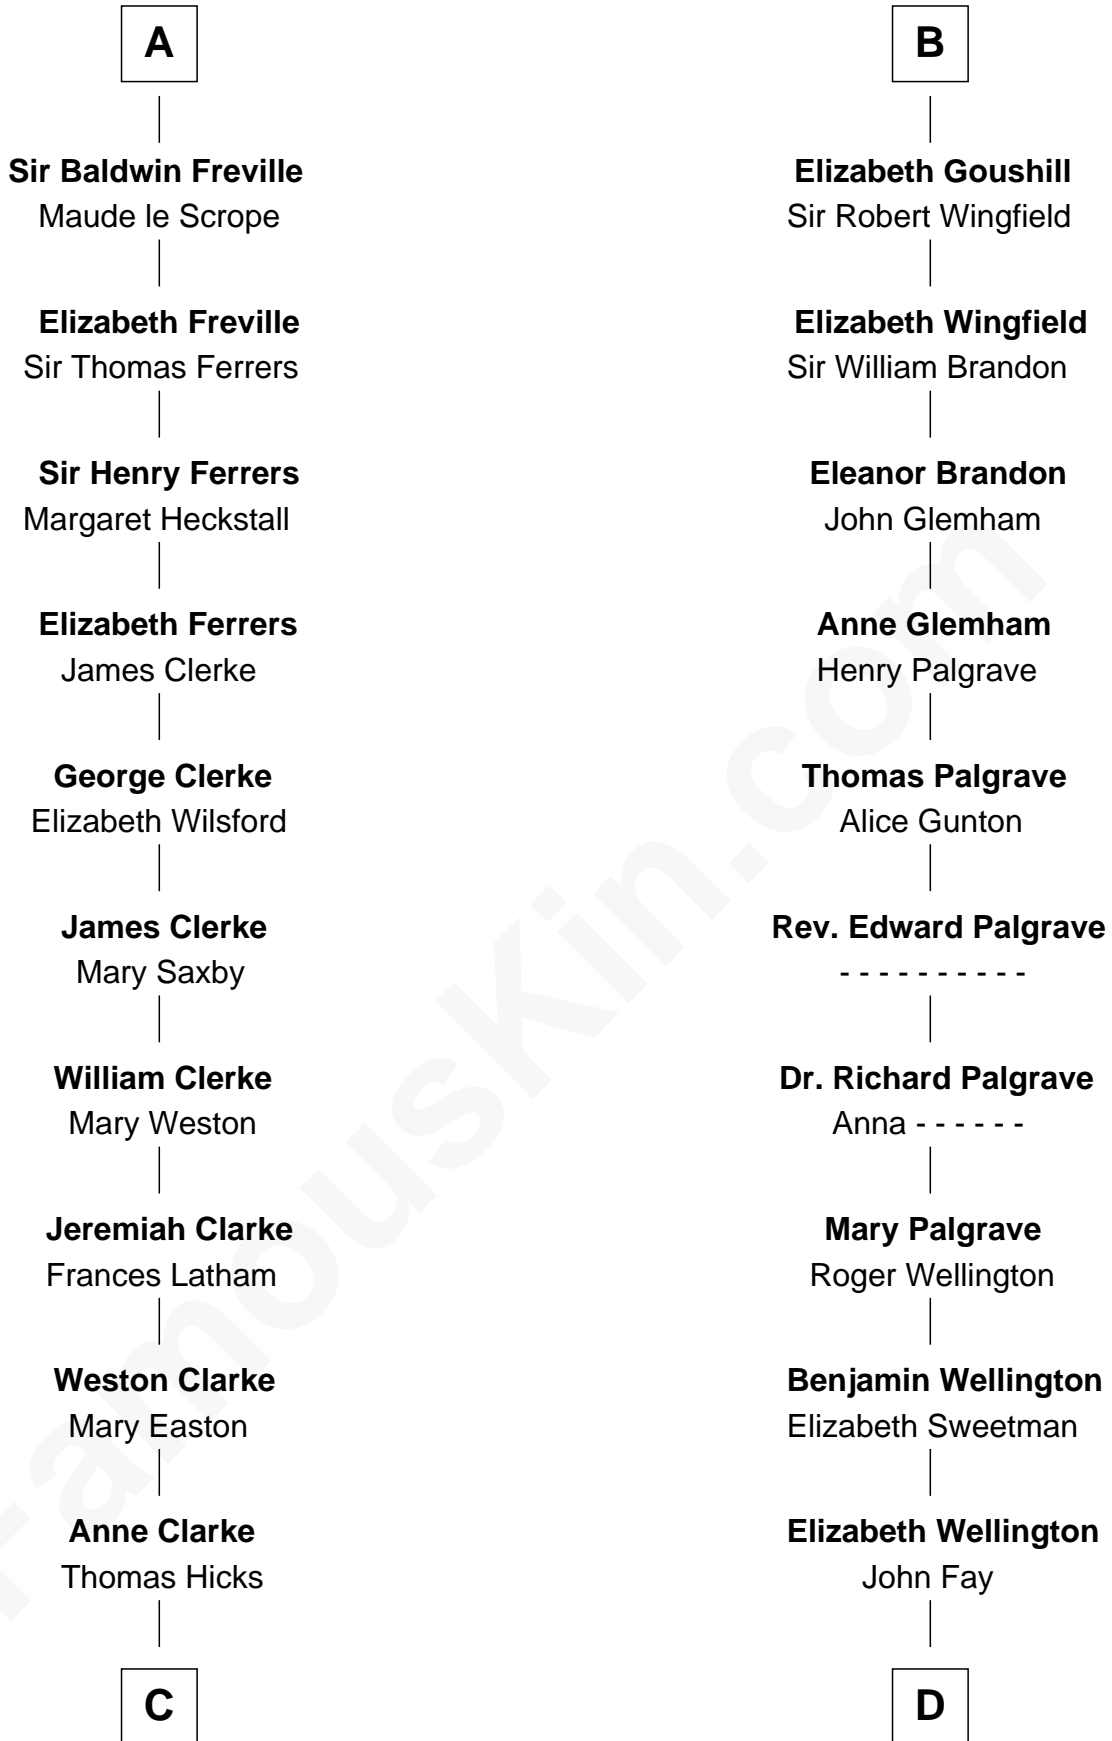

FamousKin.com

Relationship Chart of

Susan B. Anthony

Women's Rights Advocate

20th cousin 1 time removed of

Shubael D. Childs

Founder of S.D. Childs & Company

C

Thomas Hicks

Judith Akin

Judith Hicks

David Anthony

Humphrey Anthony

Hannah Lapham

Daniel Anthony

Lucy Read