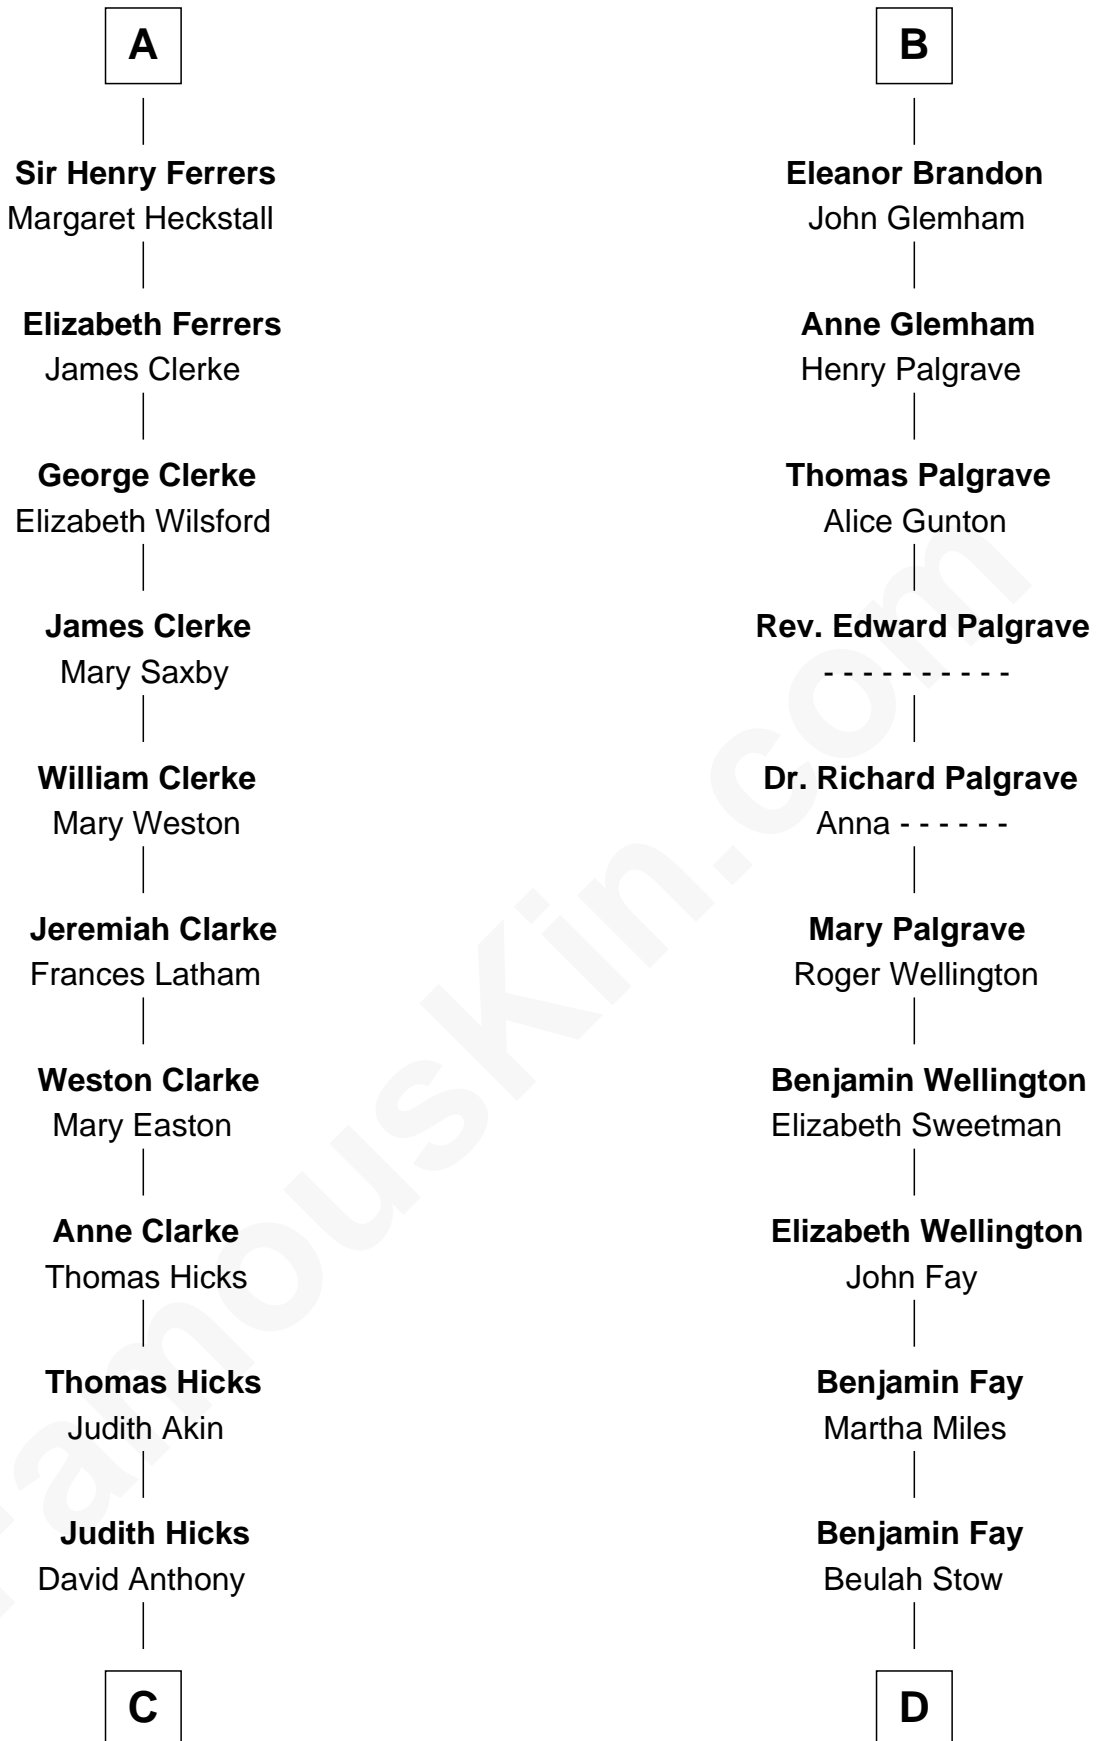

FamousKin.com Relationship Chart of

Susan B. Anthony

Women's Rights Advocate

18th cousin 1 time removed of

Shubael D. Childs

Founder of S.D. Childs & Company

Sir Humphrey de Bohun

Eleanor de Braiose

Margery de Bohun
Sir Thebaud de Verdun

Sir Thebaud de Verdun
Elizabeth de Clare

Isabel de Verdun
Henry de Ferrers

Sir William de Ferrers
Margaret de Ufford

Sir Henry de Ferrers
Joan de Poynings

Sir William Ferrers
Philippa Clifford

Sir Thomas Ferrers
Elizabeth Freville

A

Humphrey de Bohun
Maud de Fiennes

Humphrey de Bohun
Elizabeth Plantagenet

Sir William de Bohun
Elizabeth de Badlesmere

Elizabeth de Bohun
Sir Richard Fitzalan

Elizabeth Fitzalan
Sir Robert Goushill

Elizabeth Goushill
Sir Robert Wingfield

Elizabeth Wingfield
Sir William Brandon

B

FamousKin.com