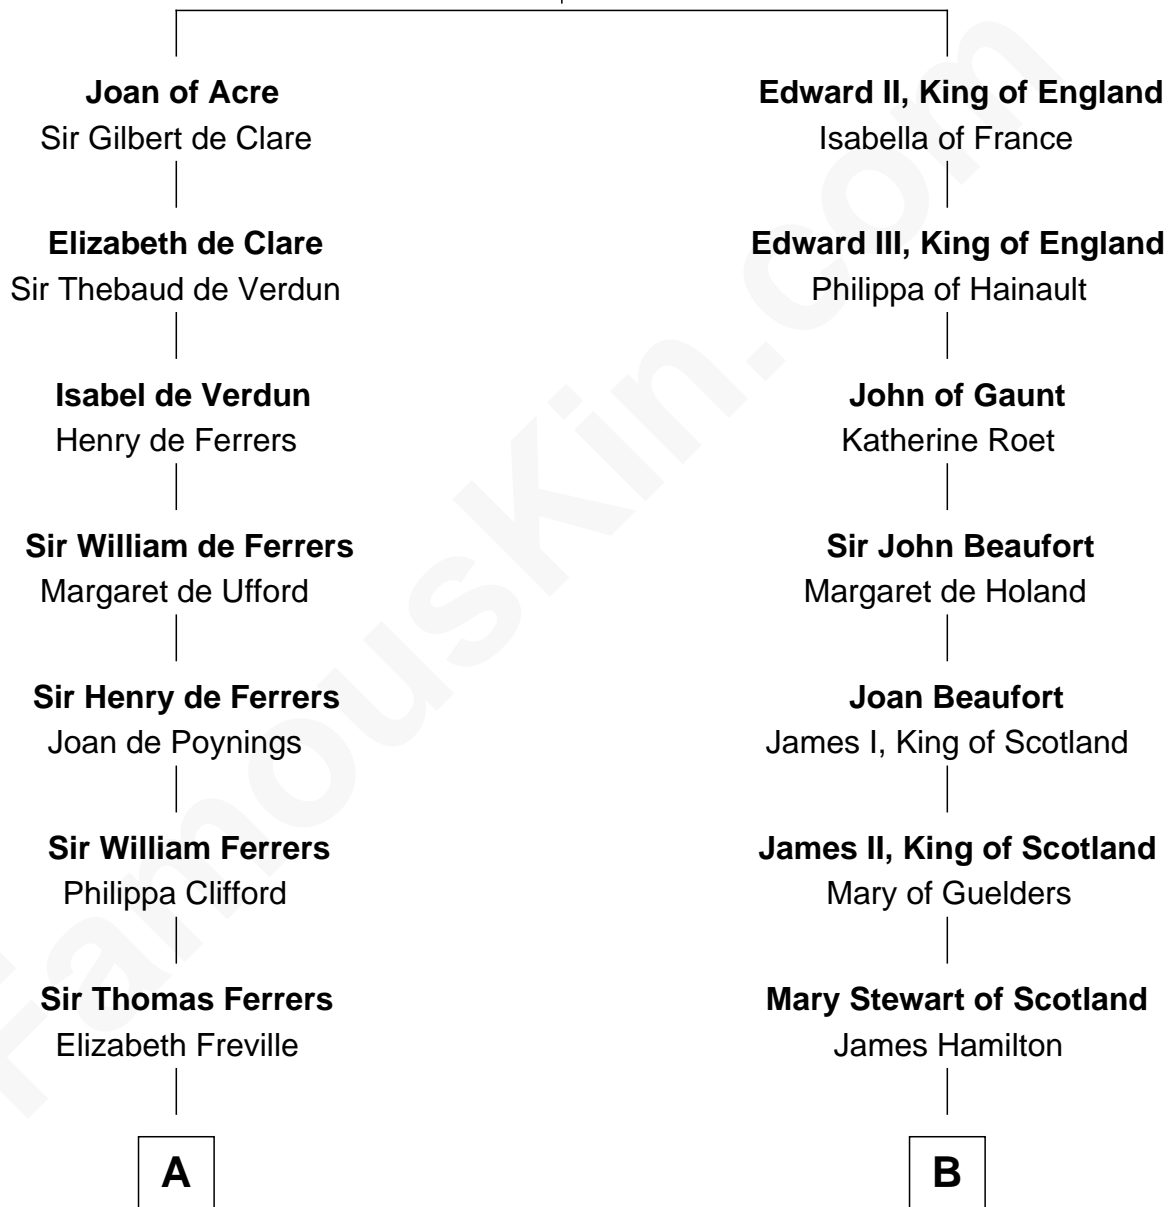

# FamousKin.com Relationship Chart of

**Susan B. Anthony**

*Women's Rights Advocate*

17th cousin 2 times removed of

**Alexander Hamilton**

*1st U.S. Secretary of the Treasury*

**King Edward I**  
Eleanor of Castile

**C**

—  
**Humphrey Anthony**

Hannah Lapham

—  
**Daniel Anthony**

Lucy Read

—  
**Susan B. Anthony**

*Women's Rights Advocate*

FamousKin.com