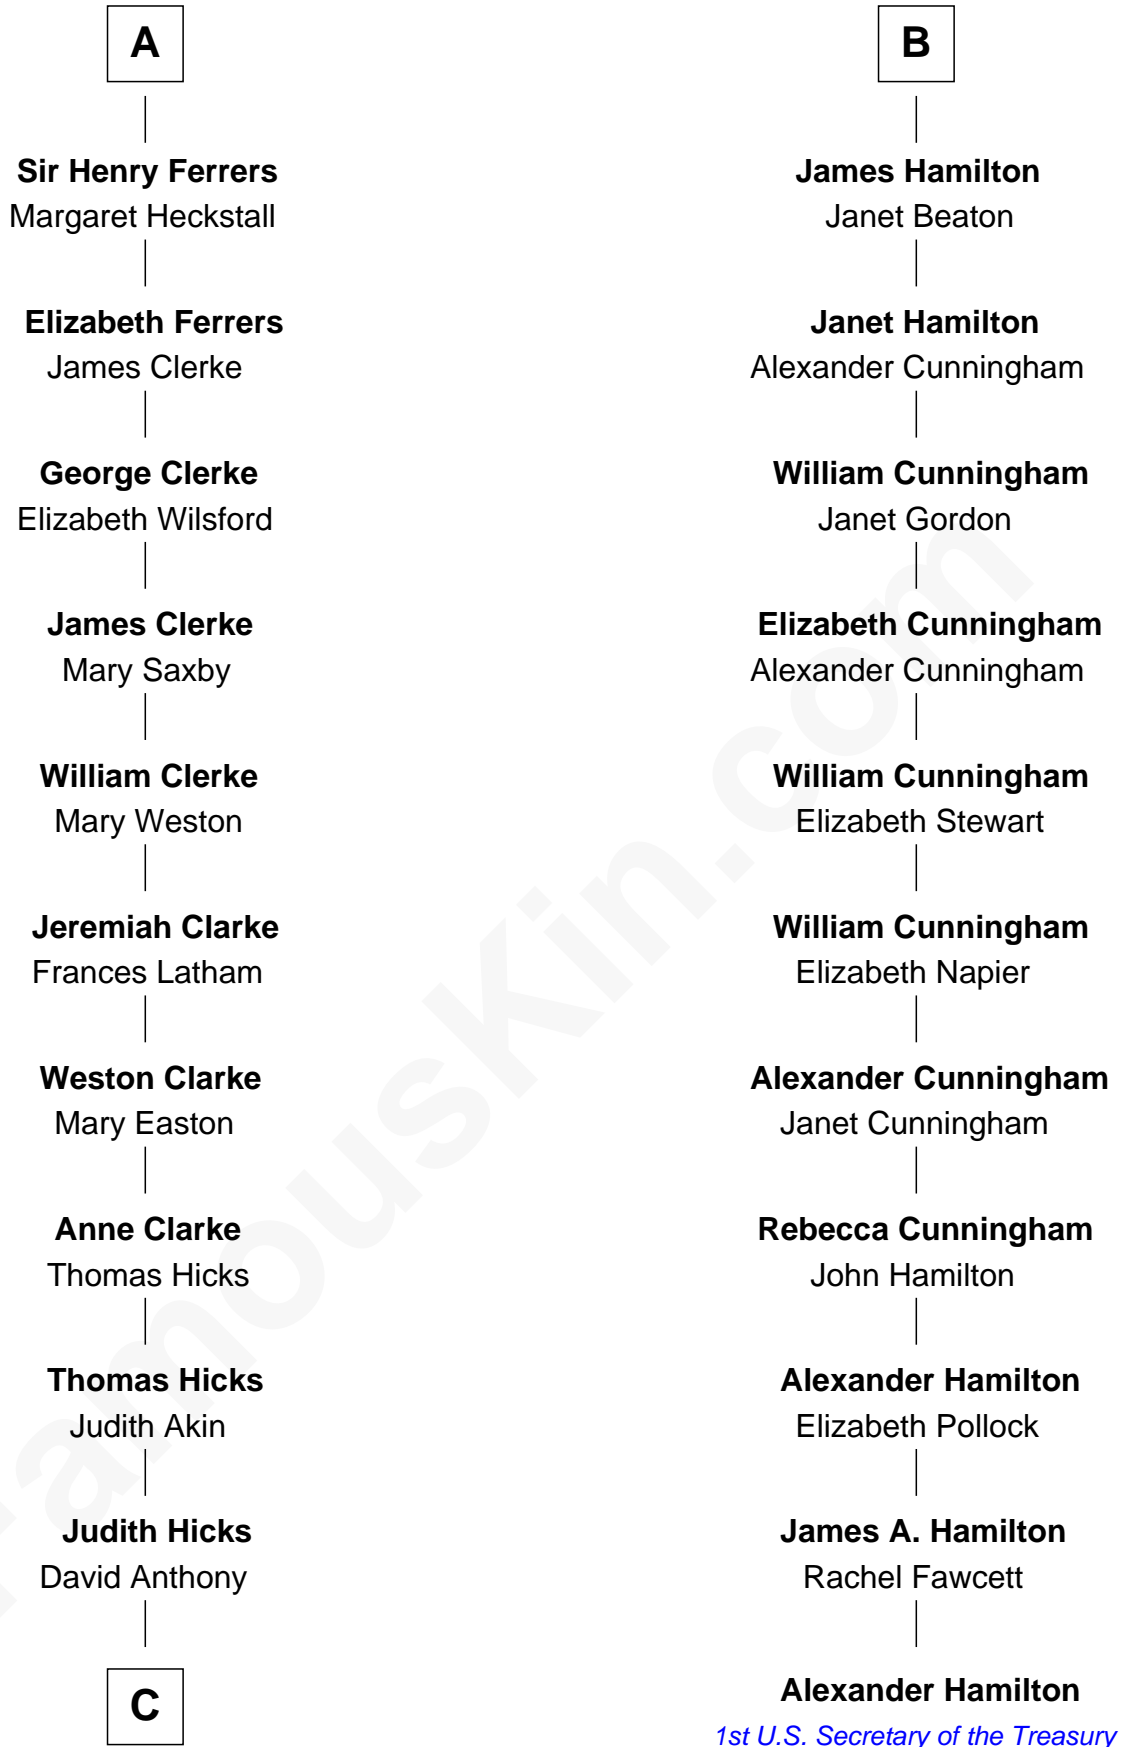

# FamousKin.com Relationship Chart of

**Susan B. Anthony**

*Women's Rights Advocate*

17th cousin 2 times removed of

**Alexander Hamilton**

*1st U.S. Secretary of the Treasury*

**King Edward I**  
Eleanor of Castile

**C**

—  
**Humphrey Anthony**

Hannah Lapham

—  
**Daniel Anthony**

Lucy Read

—  
**Susan B. Anthony**

*Women's Rights Advocate*

FamousKin.com