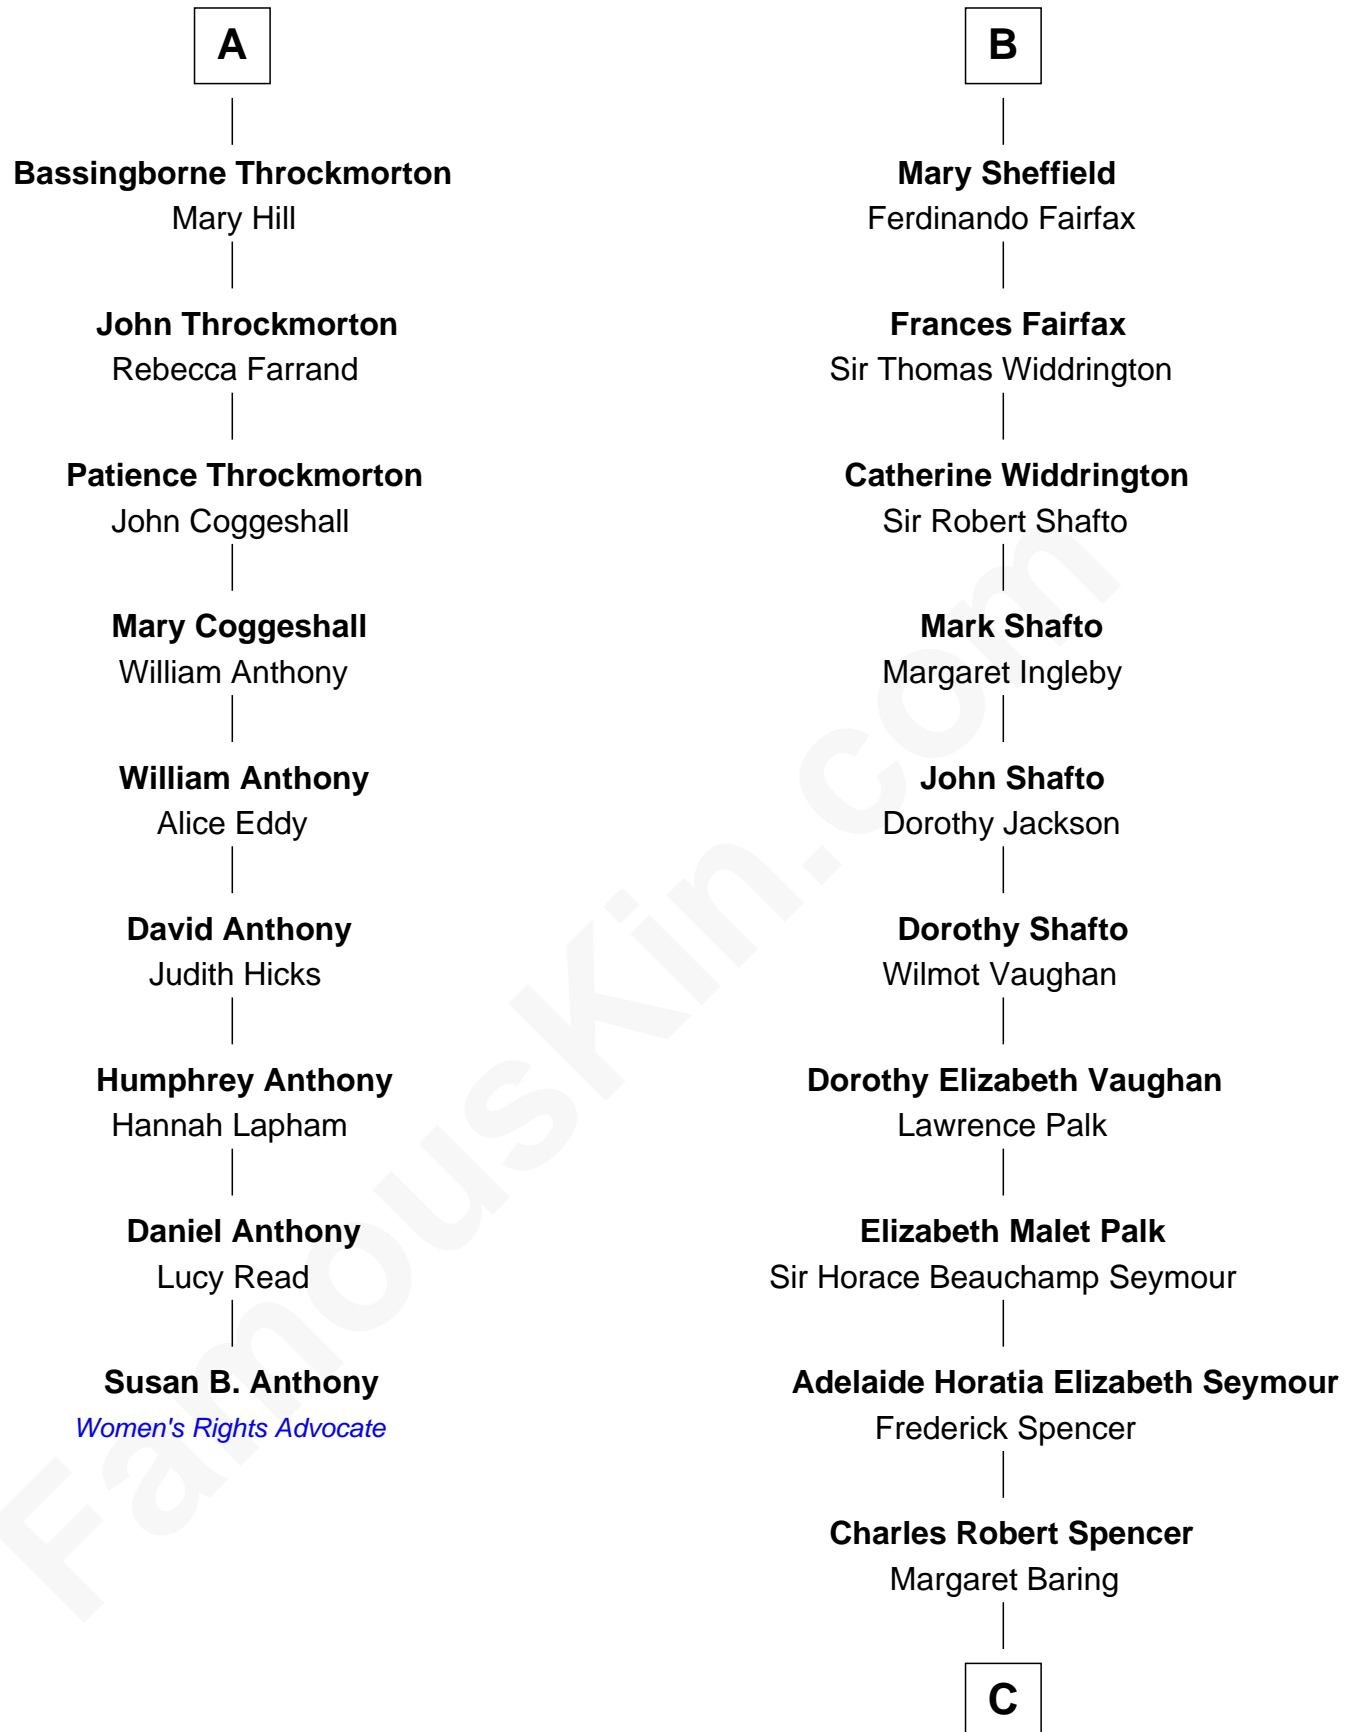

FamousKin.com Relationship Chart of

Susan B. Anthony

Women's Rights Advocate

15th cousin 4 times removed of

Princess Diana

Princess of Wales

Sir Richard Sergeaux

Philippe Fitzalan

Sir John Cornwallis

Mary Sulyard

Elizabeth Cornwallis

John Blennerhasset

Elizabeth Blennerhasset

Lionel Throckmorton

A

Alice Sergeaux

Edmund Sheffield

Sir John Sheffield

Douglas Howard

Edmund Sheffield

Ursula Tyrwhitt

B

C

Albert Edward John Spencer
Cynthia Elinor Beatrix Hamilton