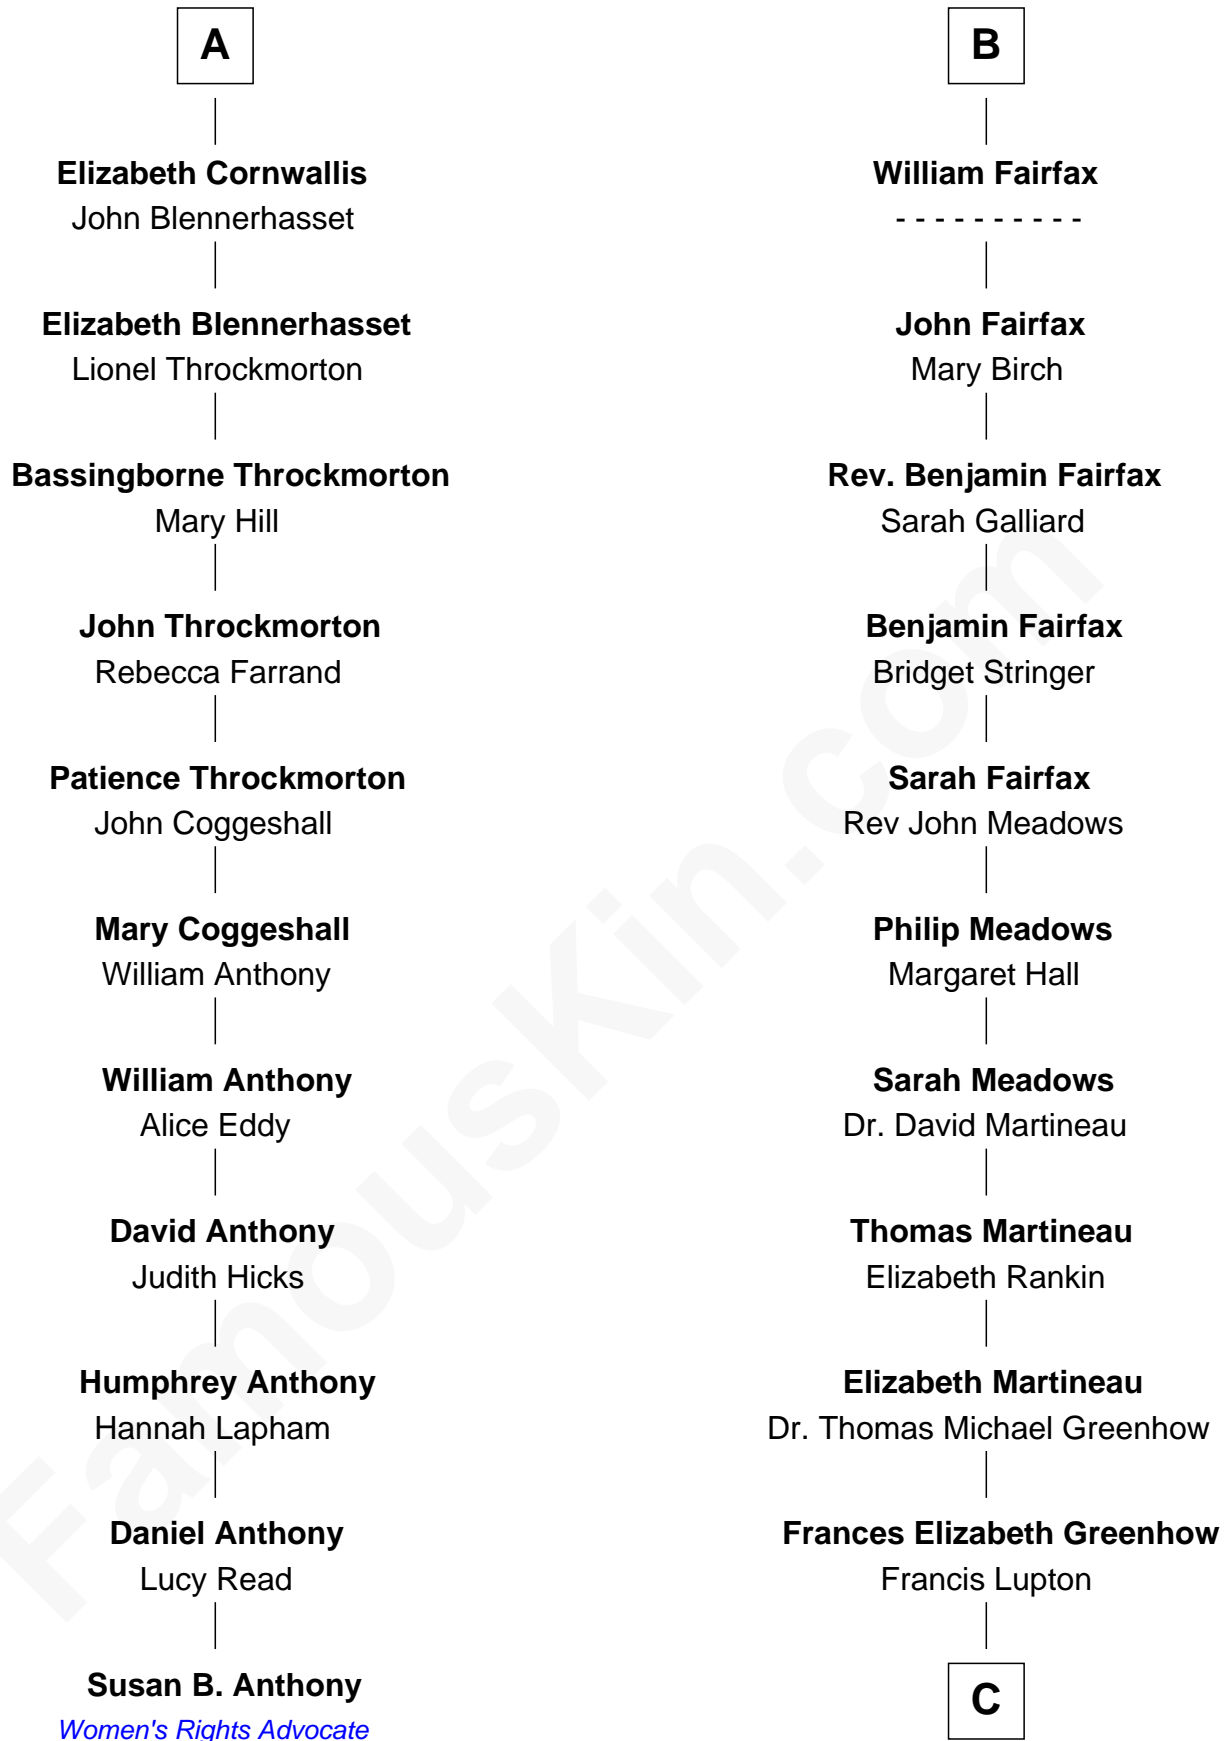

FamousKin.com Relationship Chart of

Susan B. Anthony

Women's Rights Advocate

17th cousin 4 times removed of

Catherine Middleton

Princess of Wales

William de Montagu
Katherine de Grandison

Sibyl de Montagu
Sir Edmund Fitzalan

A

Philippa de Montagu
Sir Roger de Mortimer

Edmund Mortimer
Philippa Plantagenet

Elizabeth Mortimer
Sir Henry Percy

Sir Henry Percy
Eleanor Neville

Sir Henry Percy
Eleanor Poynings

Margaret Percy
Sir William Gascoigne

Agnes Gascoigne
Sir Thomas Fairfax

B

C

Francis Martineau Lupton

Harriet Albina Davis

Olive Christina Lupton

Richard Noel Middleton

Peter Francis Middleton