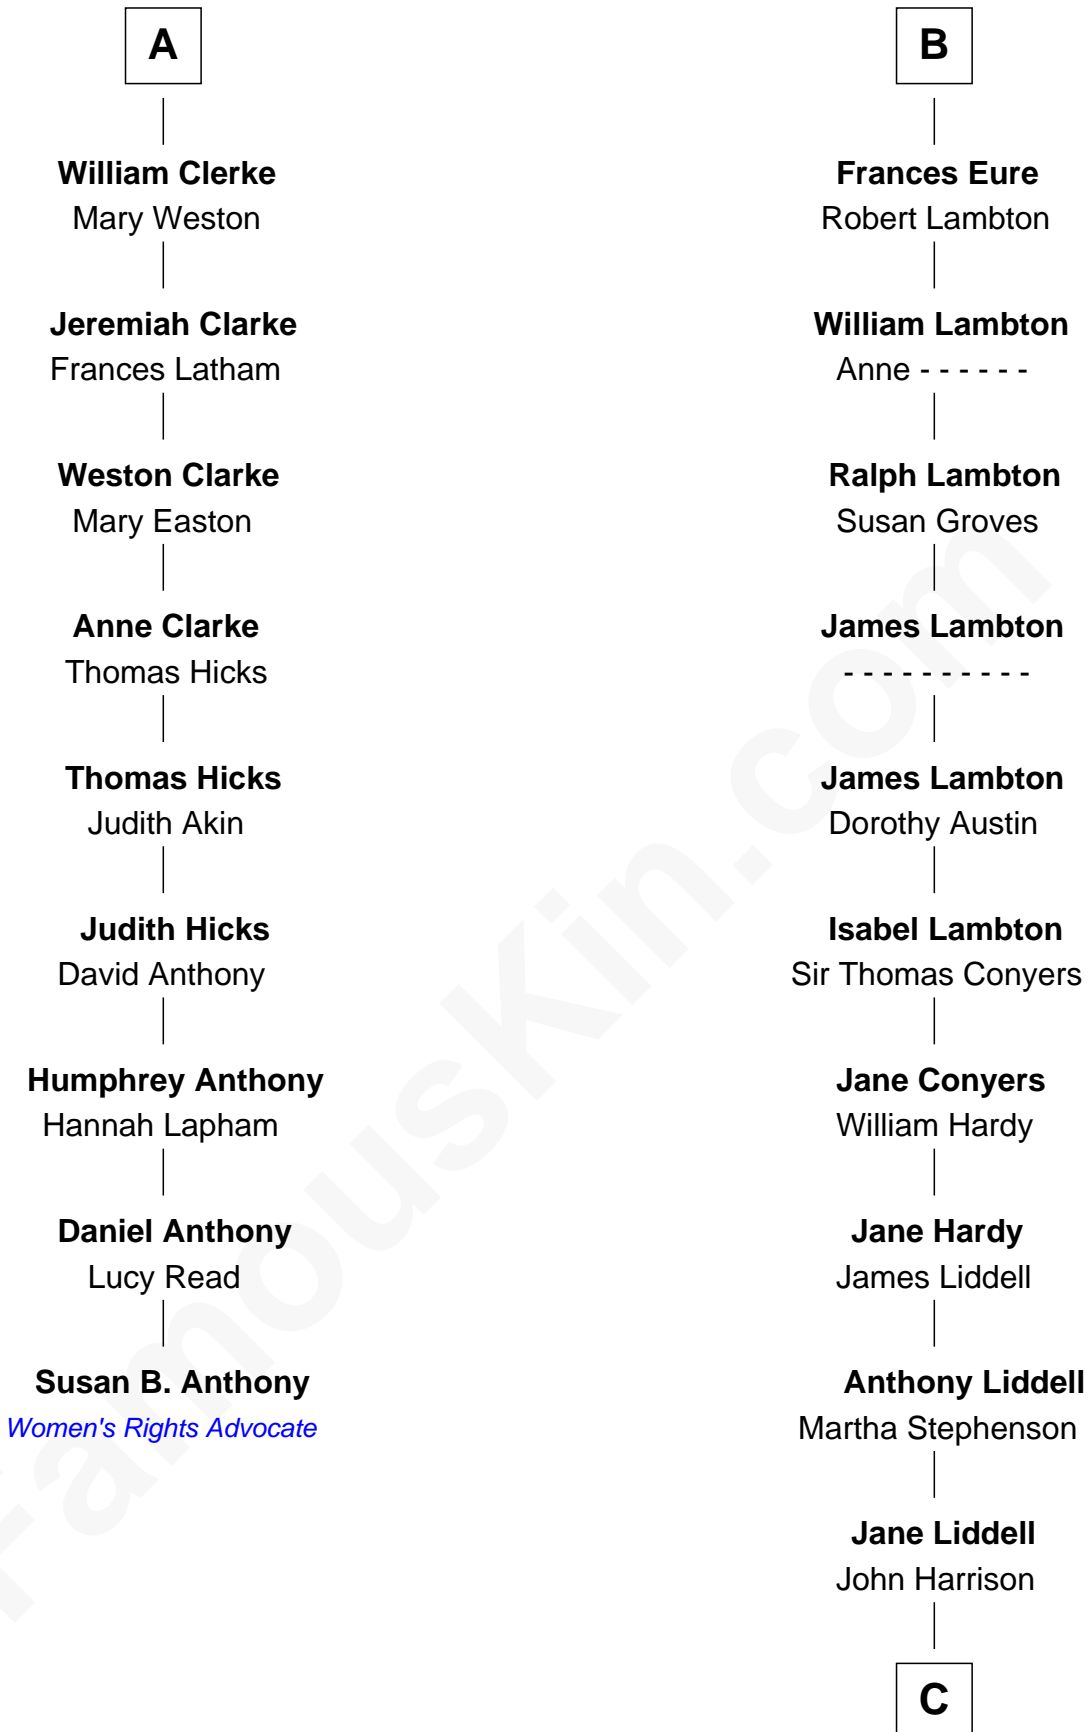

# FamousKin.com Relationship Chart of

**Susan B. Anthony**

*Women's Rights Advocate*

15th cousin 6 times removed of

**Catherine Middleton**

*Princess of Wales*

**John de Welles**

Maud de Roos

**Margery de Welles**

Stephen le Scrope

**Maude le Scrope**

Sir Baldwin Freville

**Elizabeth Freville**

Sir Thomas Ferrers

**Sir Henry Ferrers**

Margaret Heckstall

Eleanor de Mowbray

**Eudo de Welles**

Maud de Greystoke

**Sir Lionel de Welles**

Joan de Waterton

**Cecily de Welles**

Sir Robert Willoughby

**Sir Christopher Willoughby**

Margaret Jenney

**Elizabeth Willoughby**

Sir William Eure

**Sir Ralph Eure**

Margery Bowes

**B**

**C**

**John Harrison**