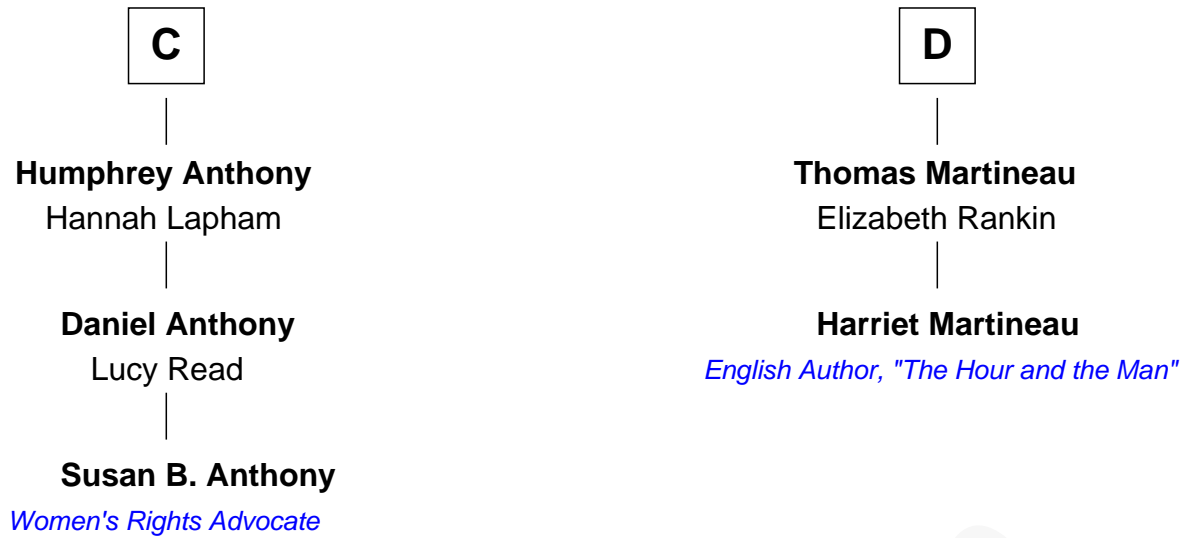

# FamousKin.com Relationship Chart of

**Susan B. Anthony**

*Women's Rights Advocate*

18th cousin 1 time removed of

**Harriet Martineau**

*Author of The Hour and the Man*

**Sir Humphrey de Bohun**

Eleanor de Braiose