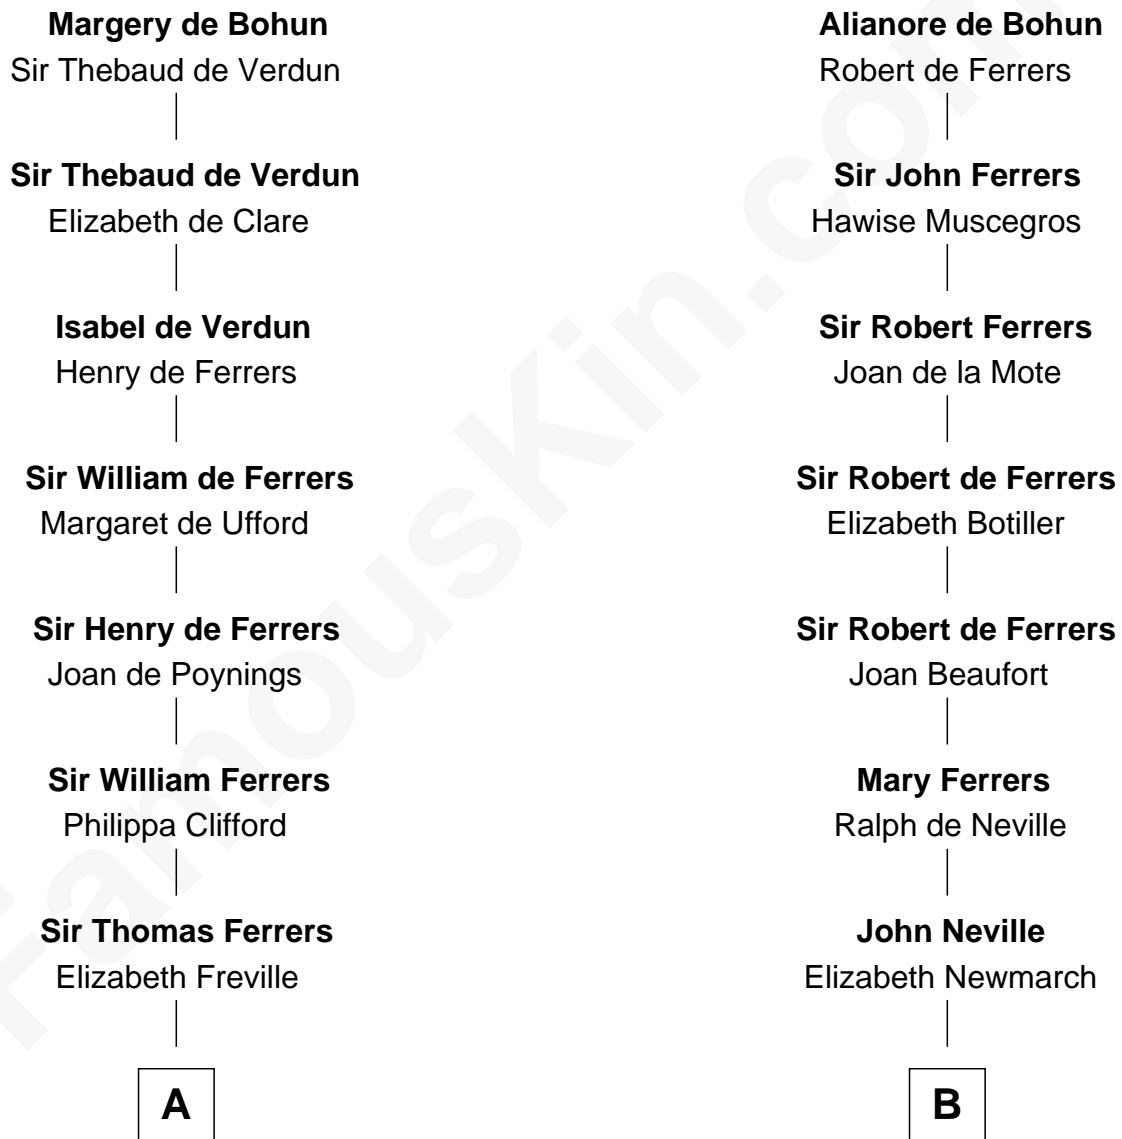

# FamousKin.com Relationship Chart of

**Susan B. Anthony**

*Women's Rights Advocate*

18th cousin 1 time removed of

**Harriet Martineau**

*Author of The Hour and the Man*

**Sir Humphrey de Bohun**

Eleanor de Braiose

FamousKin.com