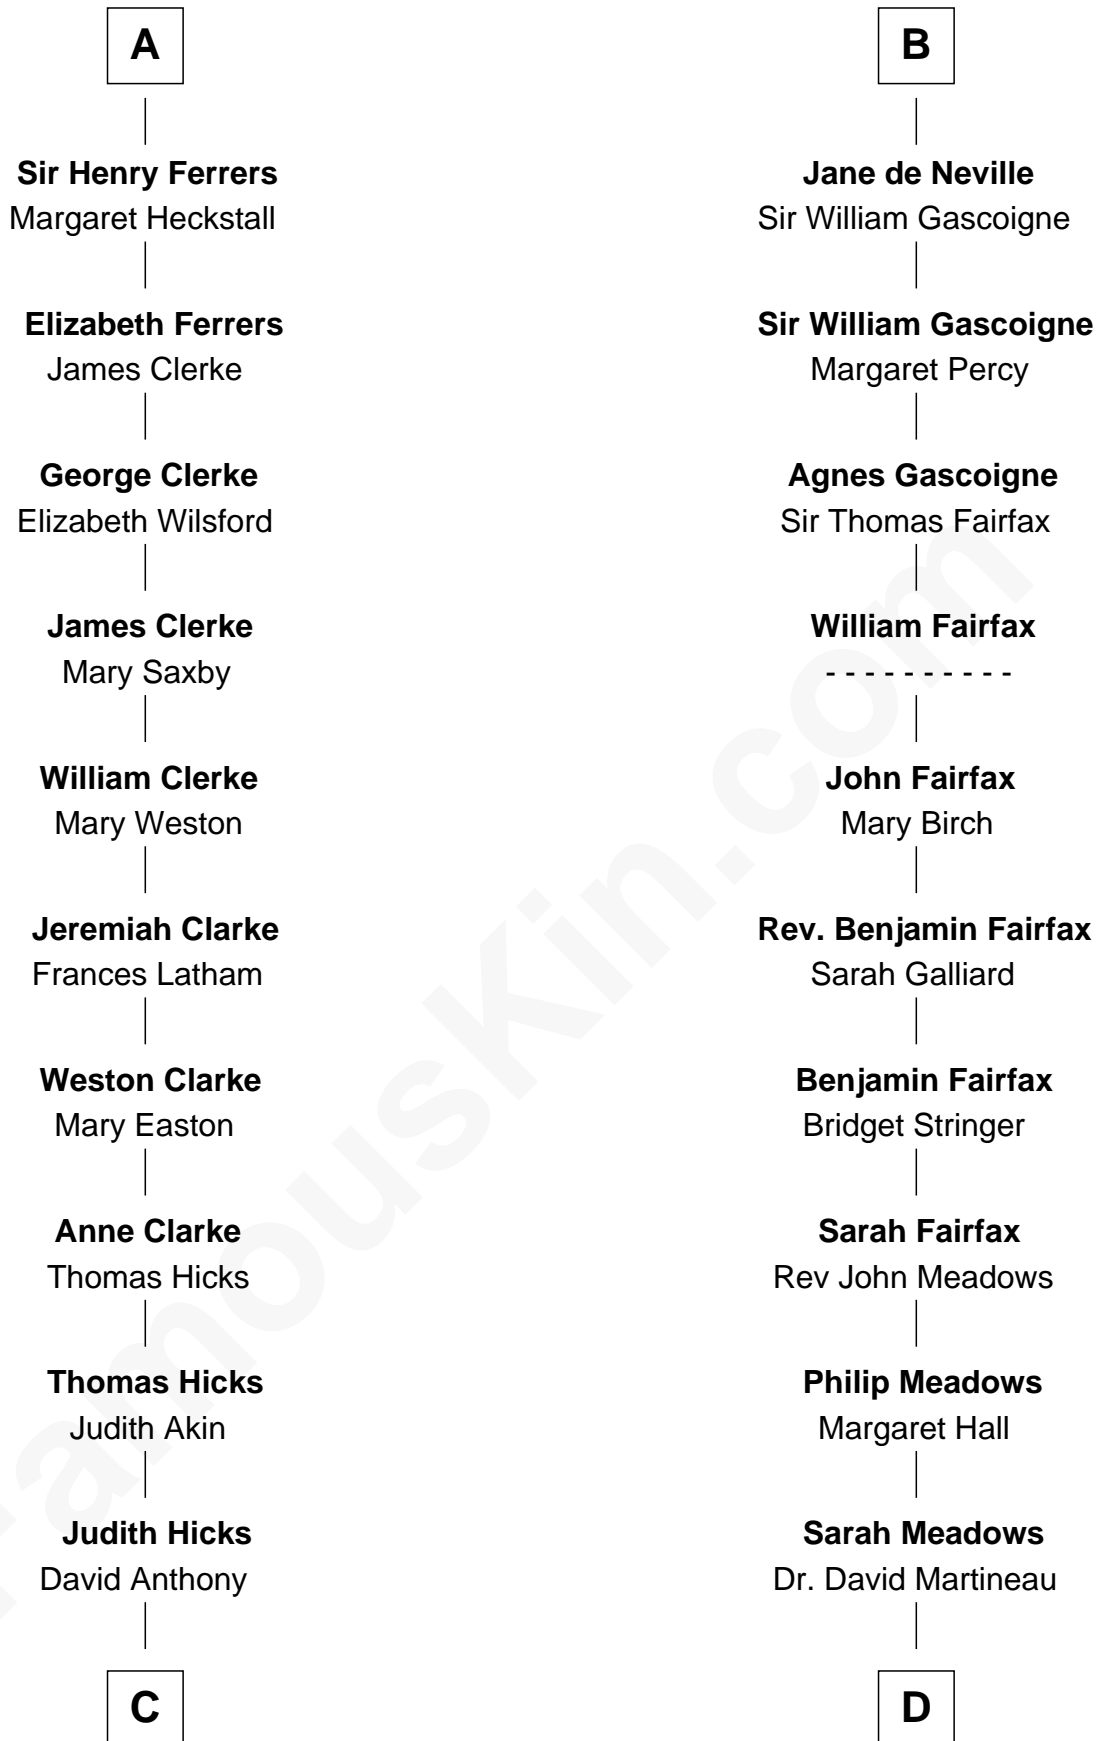

# FamousKin.com Relationship Chart of

**Susan B. Anthony**

*Women's Rights Advocate*

18th cousin 1 time removed of

**Harriet Martineau**

*Author of The Hour and the Man*

**Sir Humphrey de Bohun**

Eleanor de Braiose

FamousKin.com