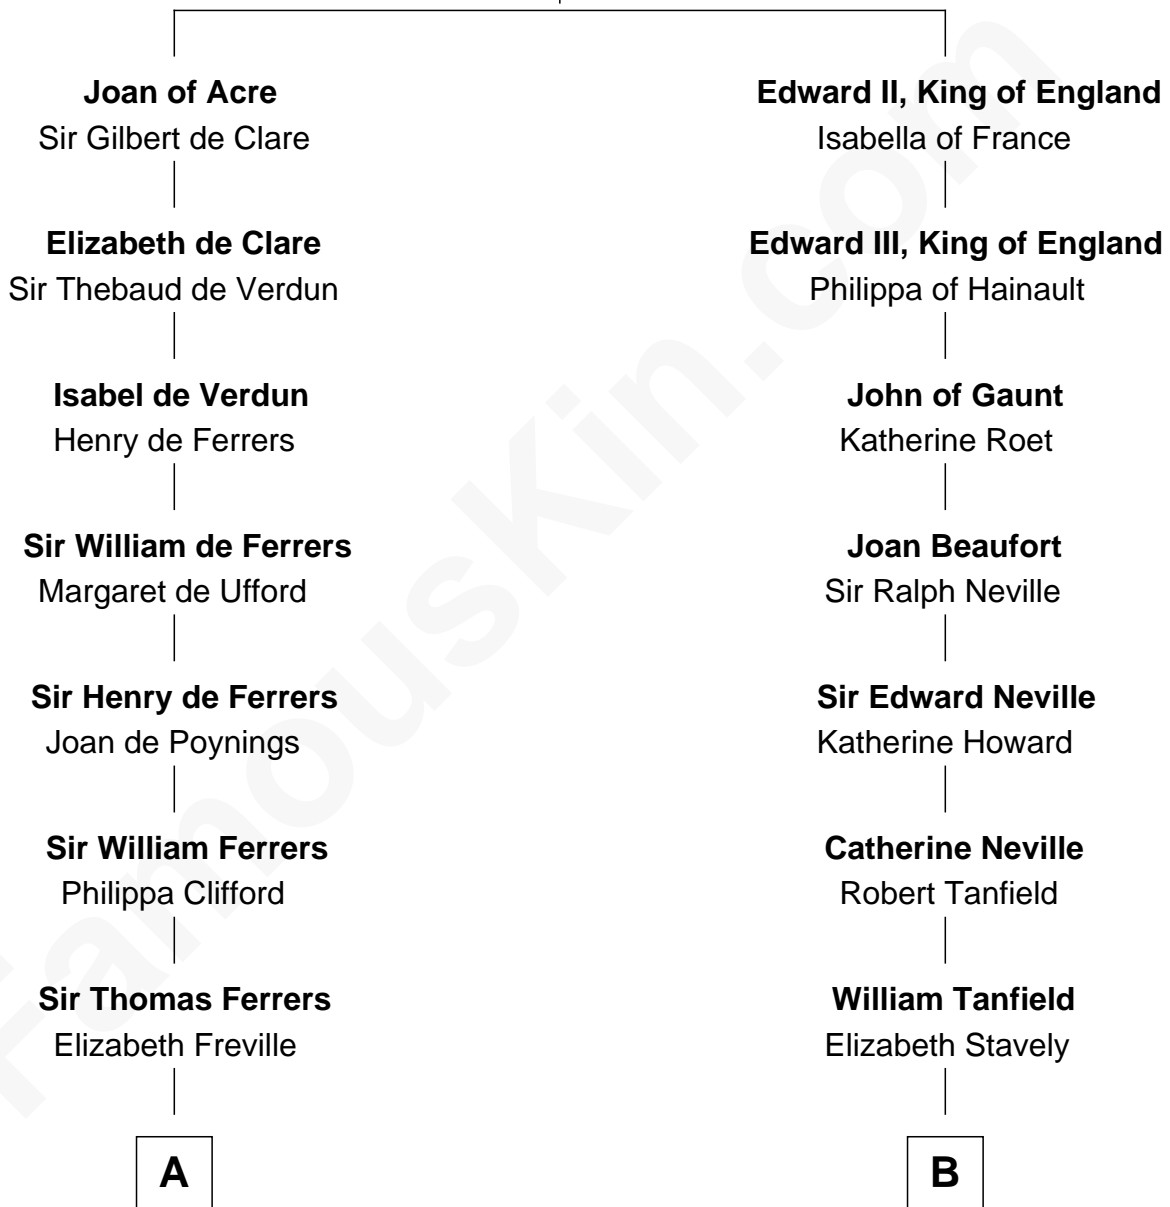

FamousKin.com Relationship Chart of

Susan B. Anthony

Women's Rights Advocate

16th cousin 3 times removed of

John Marshall

4th Chief Justice of the U.S. Supreme Court

King Edward I
Eleanor of Castile

C

—
Humphrey Anthony

Hannah Lapham

—
Daniel Anthony

Lucy Read

—
Susan B. Anthony

Women's Rights Advocate

FamousKin.com