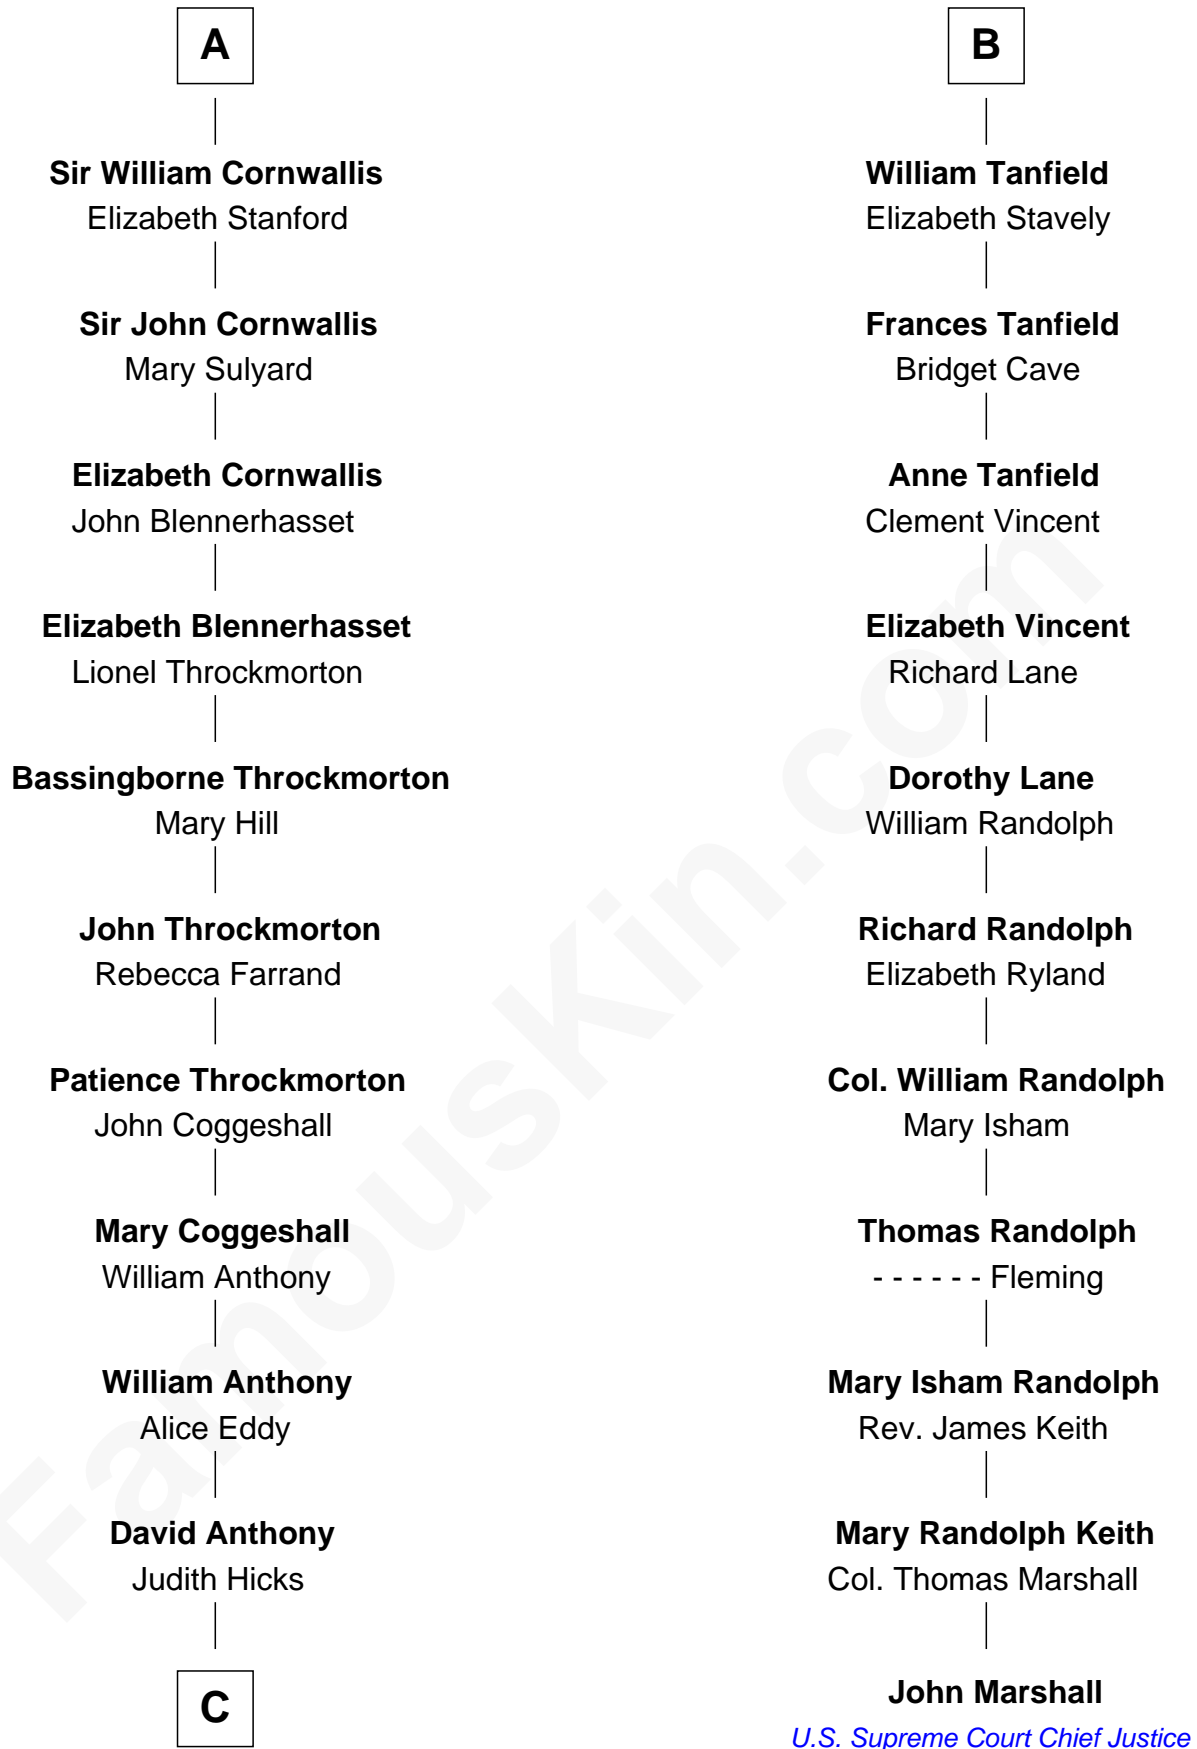

FamousKin.com Relationship Chart of

Susan B. Anthony

Women's Rights Advocate

17th cousin 2 times removed of

John Marshall

4th Chief Justice of the U.S. Supreme Court

C

—
Humphrey Anthony

Hannah Lapham

—
Daniel Anthony

Lucy Read

—
Susan B. Anthony

Women's Rights Advocate

FamousKin.com