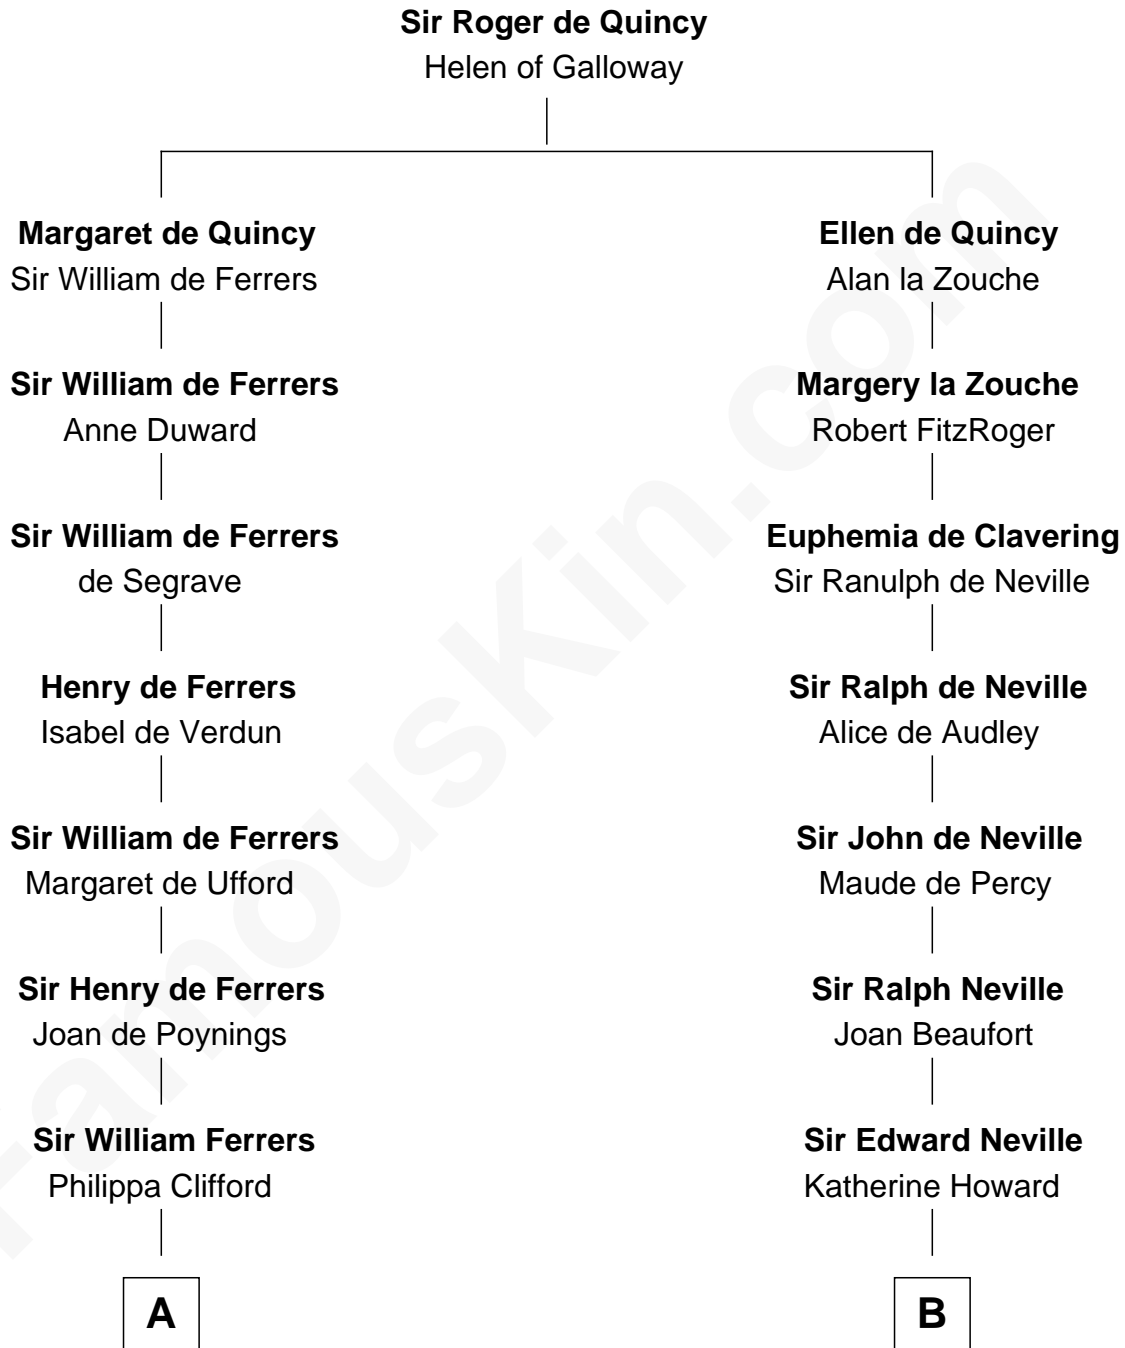

FamousKin.com Relationship Chart of

Susan B. Anthony

Women's Rights Advocate

18th cousin 2 times removed of

John Marshall

4th Chief Justice of the U.S. Supreme Court

C

Judith Hicks
David Anthony

Humphrey Anthony
Hannah Lapham

Daniel Anthony
Lucy Read

Susan B. Anthony
Women's Rights Advocate

D

Mary Randolph Keith
Col. Thomas Marshall

John Marshall
U.S. Supreme Court Chief Justice

FamousKin.com