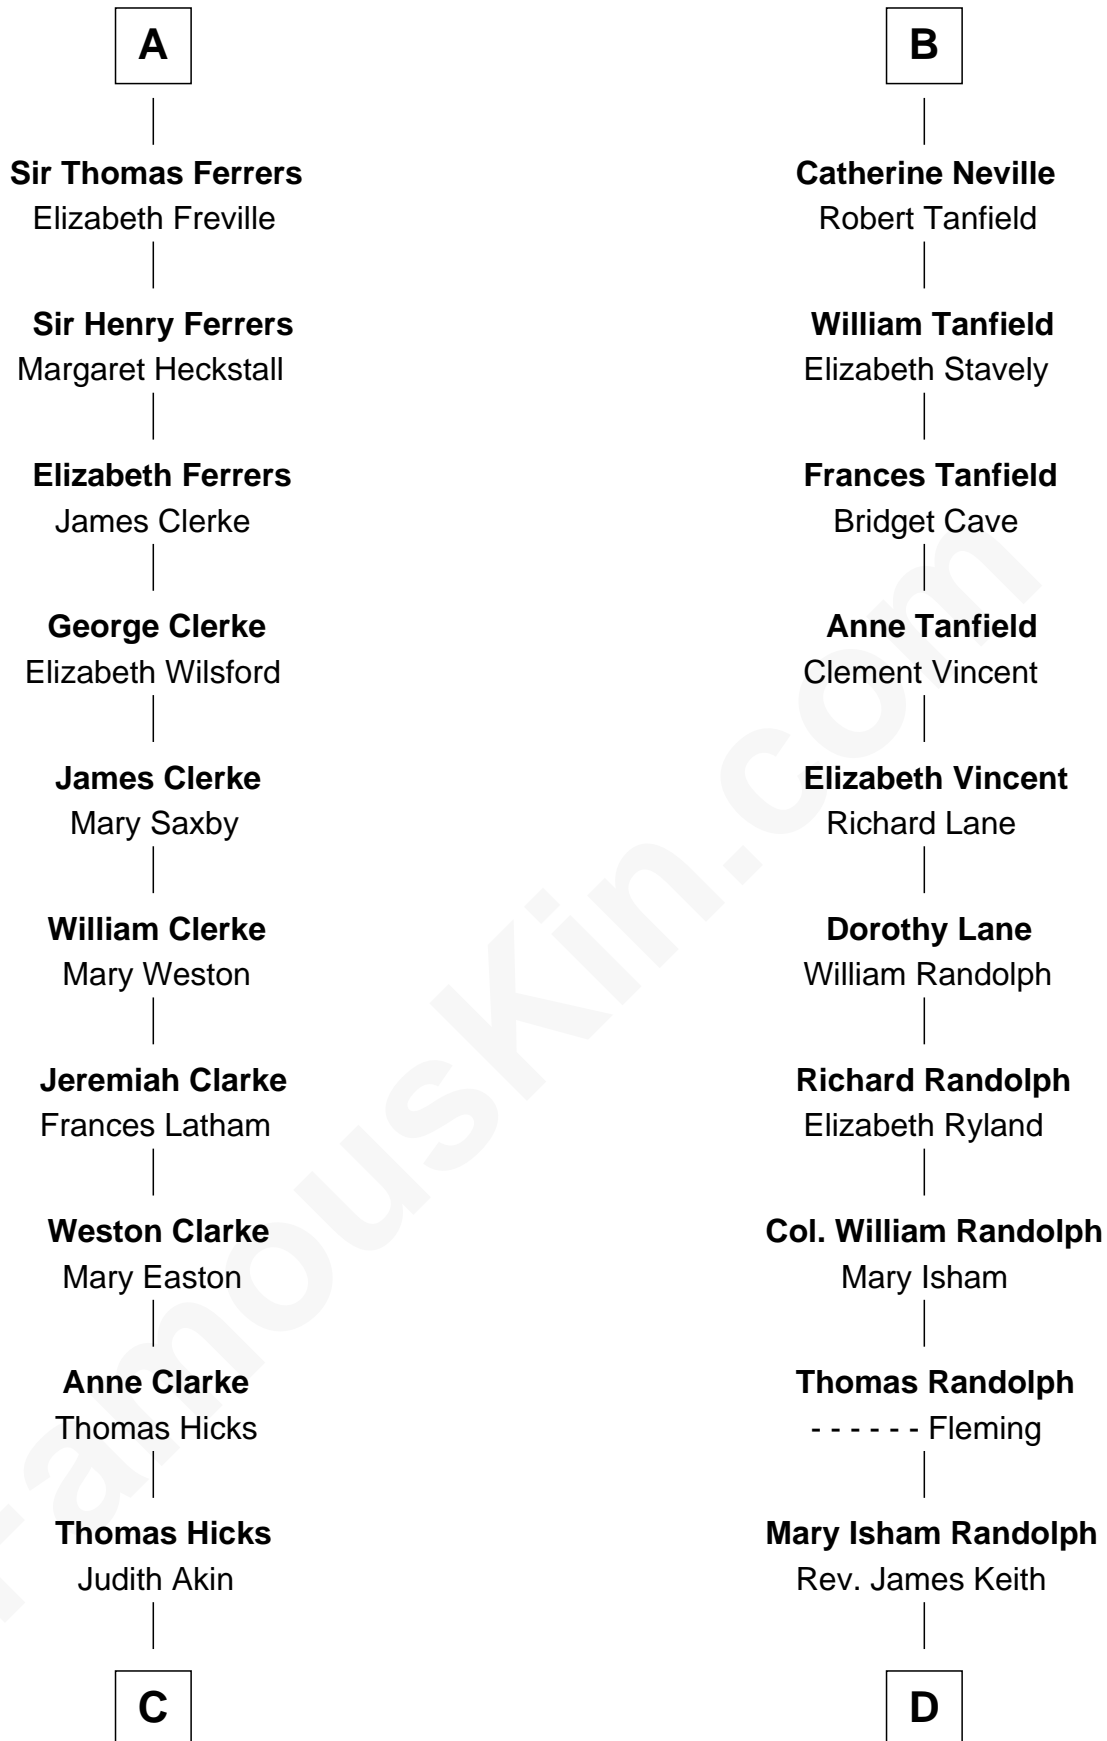

FamousKin.com Relationship Chart of

Susan B. Anthony

Women's Rights Advocate

18th cousin 2 times removed of

John Marshall

4th Chief Justice of the U.S. Supreme Court

C

Judith Hicks
David Anthony

Humphrey Anthony
Hannah Lapham

Daniel Anthony
Lucy Read

Susan B. Anthony
Women's Rights Advocate

D

Mary Randolph Keith
Col. Thomas Marshall

John Marshall
U.S. Supreme Court Chief Justice

FamousKin.com