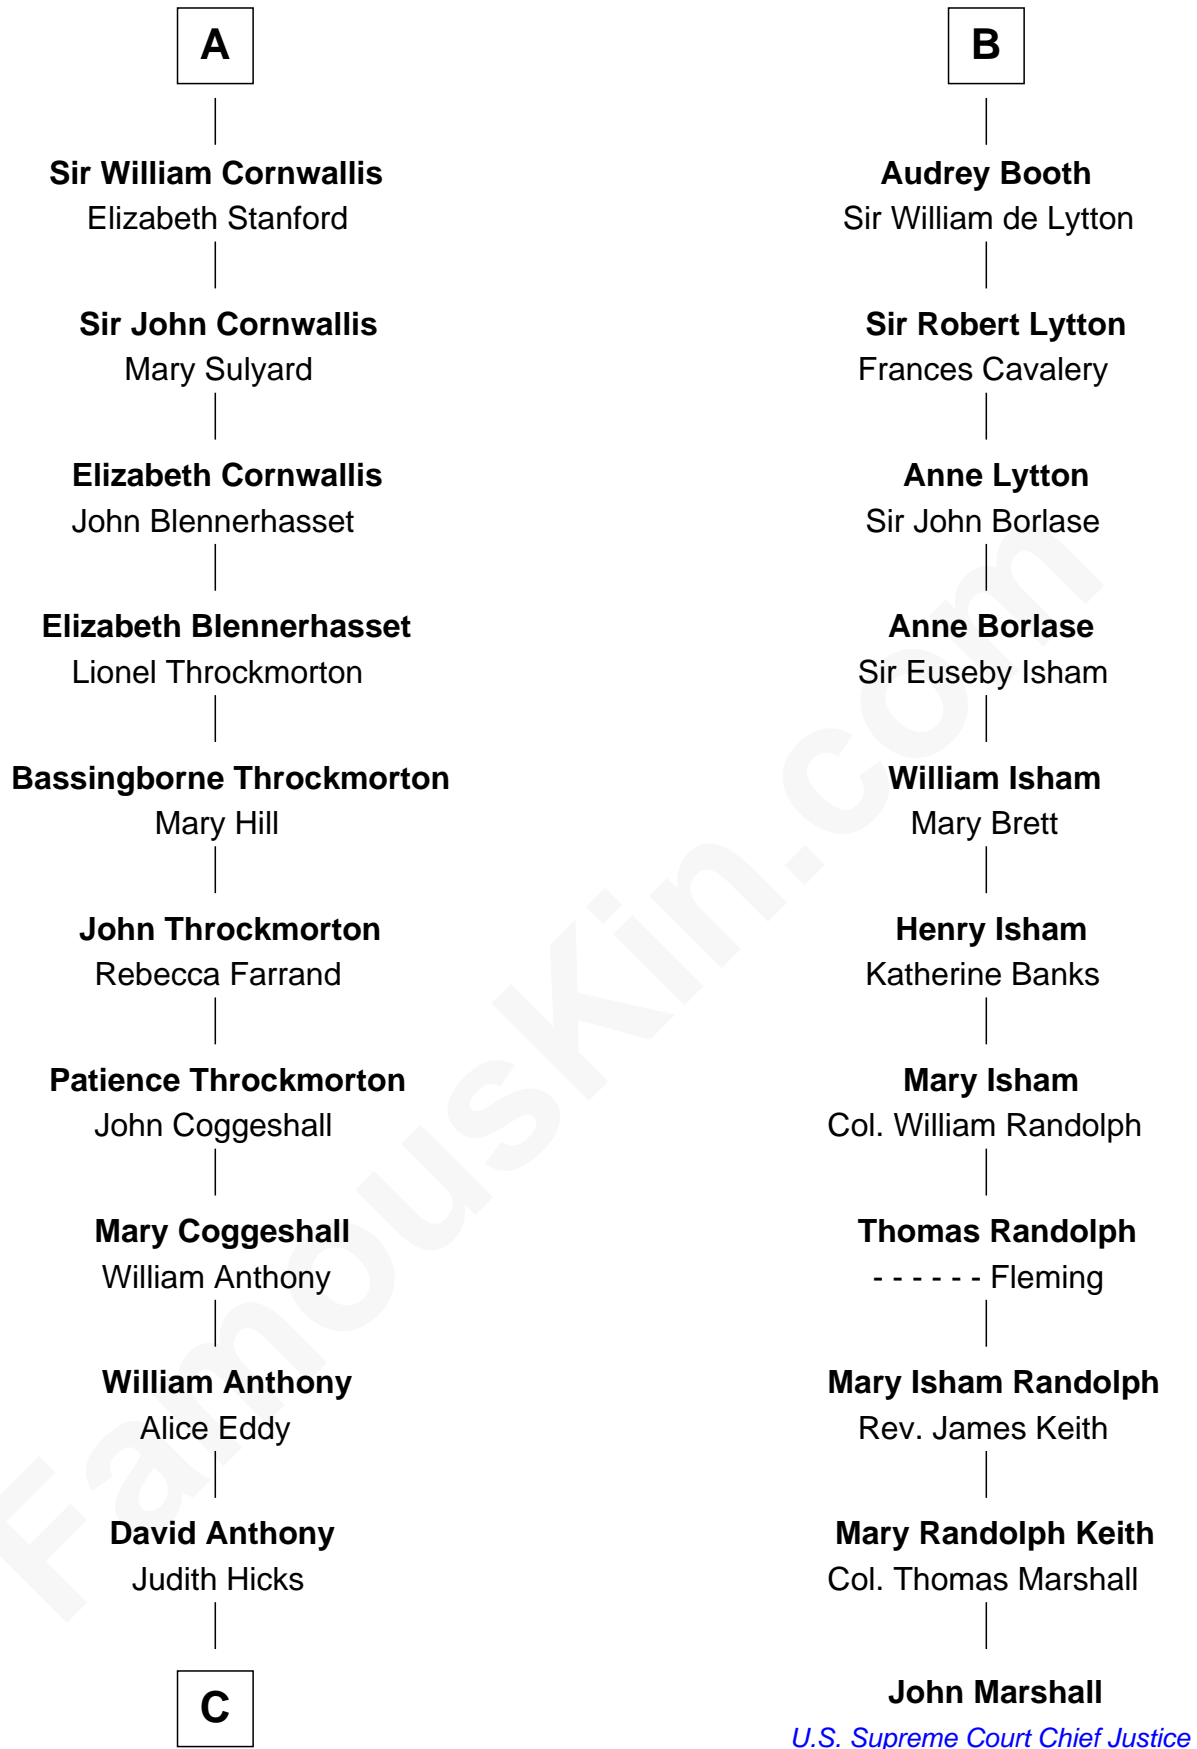

# FamousKin.com Relationship Chart of

**Susan B. Anthony**

*Women's Rights Advocate*

17th cousin 2 times removed of

**John Marshall**

*4th Chief Justice of the U.S. Supreme Court*

**Sir Hugh le Despencer**

Isabella de Beauchamp

Margaret de Goushill

**Sir Philip le Despencer**

Joan de Cobham

**Sir Philip le Despencer**

Elizabeth - - - - -

**Sir Philip le Despencer**

Elizabeth de Tibetot

**Margery Despencer**

Sir Roger Wentworth

**Margaret Wentworth**

Sir William Hopton

**Margaret Hopton**

Sir Philip Booth

**B**

**C**

—  
**Humphrey Anthony**

Hannah Lapham

—  
**Daniel Anthony**

Lucy Read

—  
**Susan B. Anthony**

*Women's Rights Advocate*

FamousKin.com