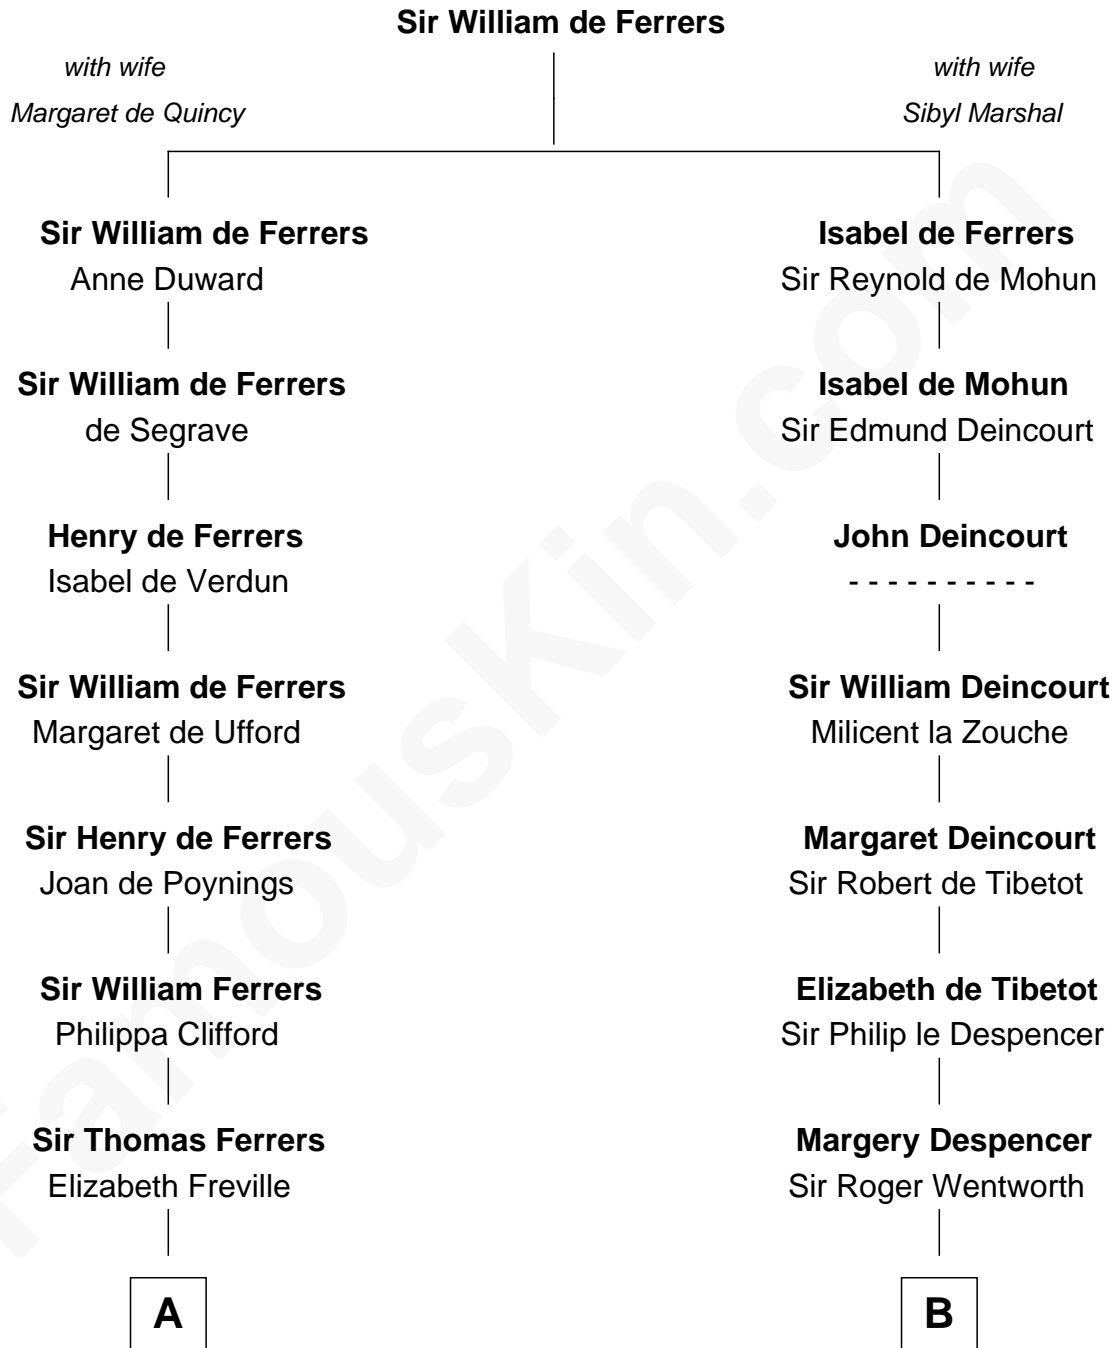

# FamousKin.com Relationship Chart of

**Susan B. Anthony**

*Women's Rights Advocate*

19th cousin of

**John Marshall**

*4th Chief Justice of the U.S. Supreme Court*

**C**

**Humphrey Anthony**

Hannah Lapham

**Daniel Anthony**

Lucy Read

**Susan B. Anthony**

*Women's Rights Advocate*

**D**

**Mary Isham Randolph**

Rev. James Keith