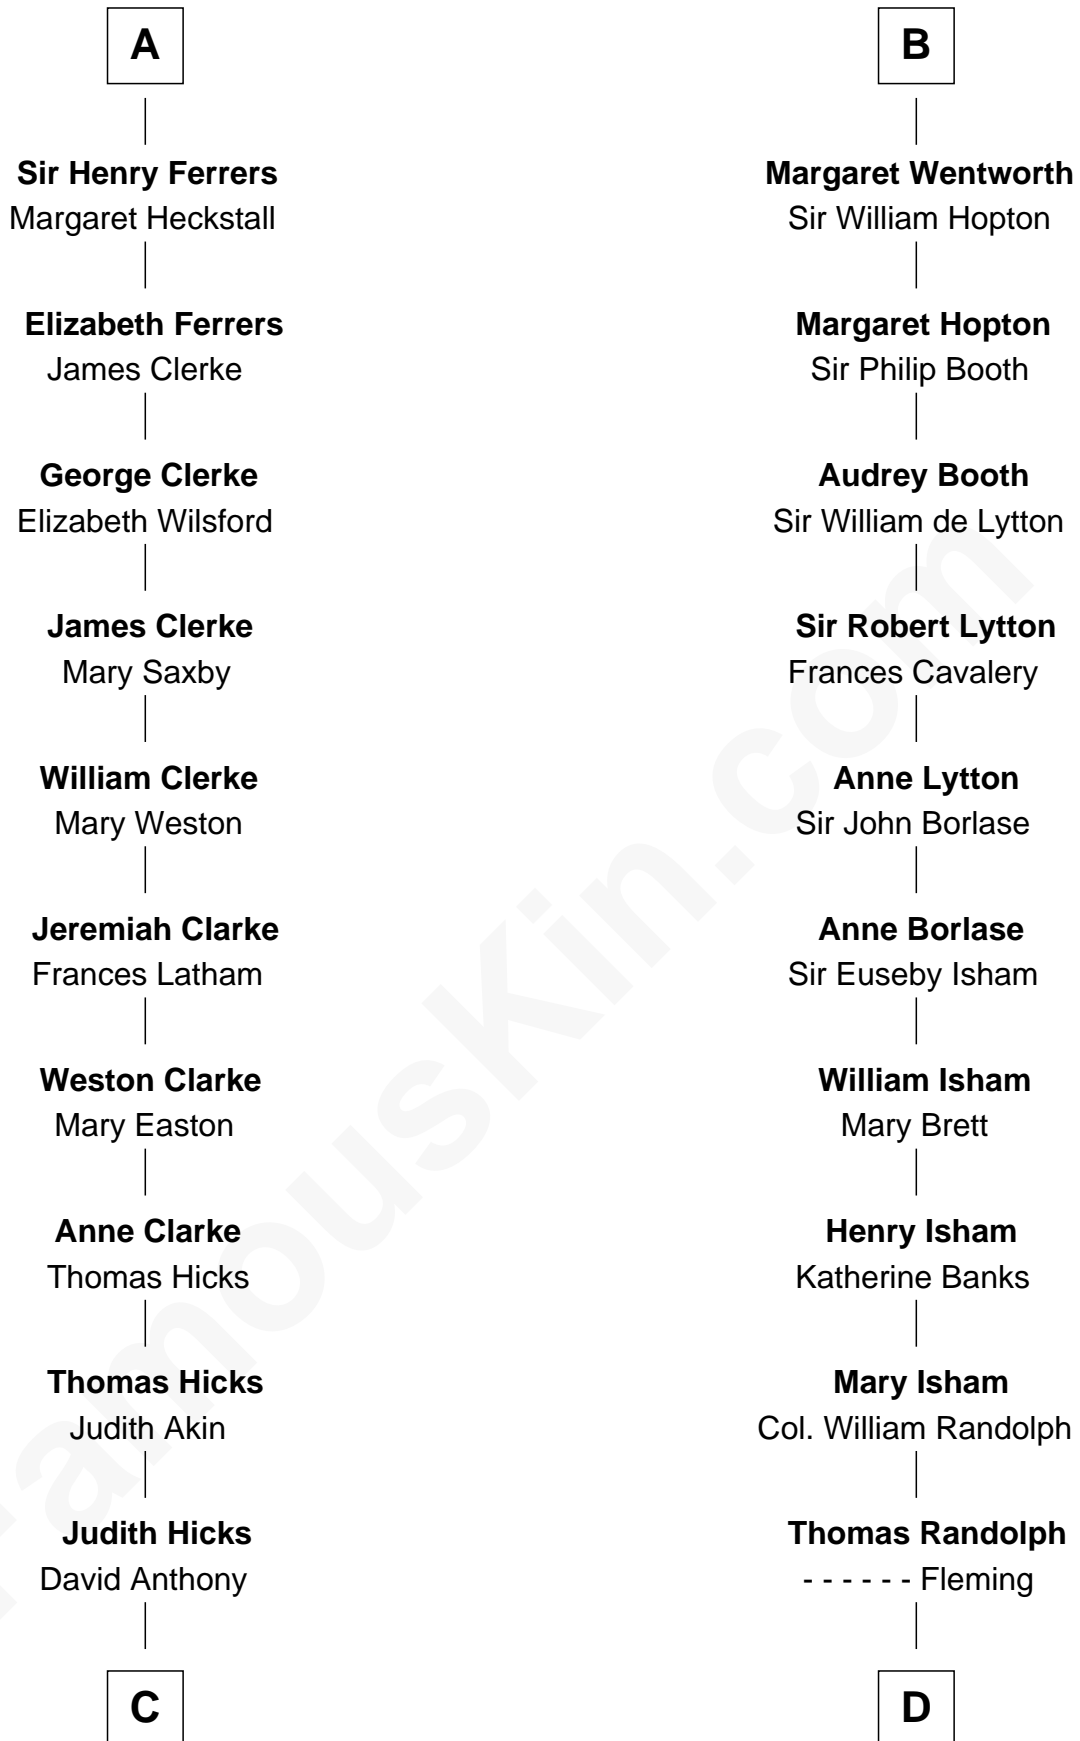

# FamousKin.com Relationship Chart of

**Susan B. Anthony**

*Women's Rights Advocate*

19th cousin of

**John Marshall**

*4th Chief Justice of the U.S. Supreme Court*

**C**

**Humphrey Anthony**

Hannah Lapham

**Daniel Anthony**

Lucy Read

**Susan B. Anthony**

*Women's Rights Advocate*

**D**

**Mary Isham Randolph**

Rev. James Keith

**Mary Randolph Keith**

Col. Thomas Marshall

**John Marshall**

*U.S. Supreme Court Chief Justice*

FamousKin.com