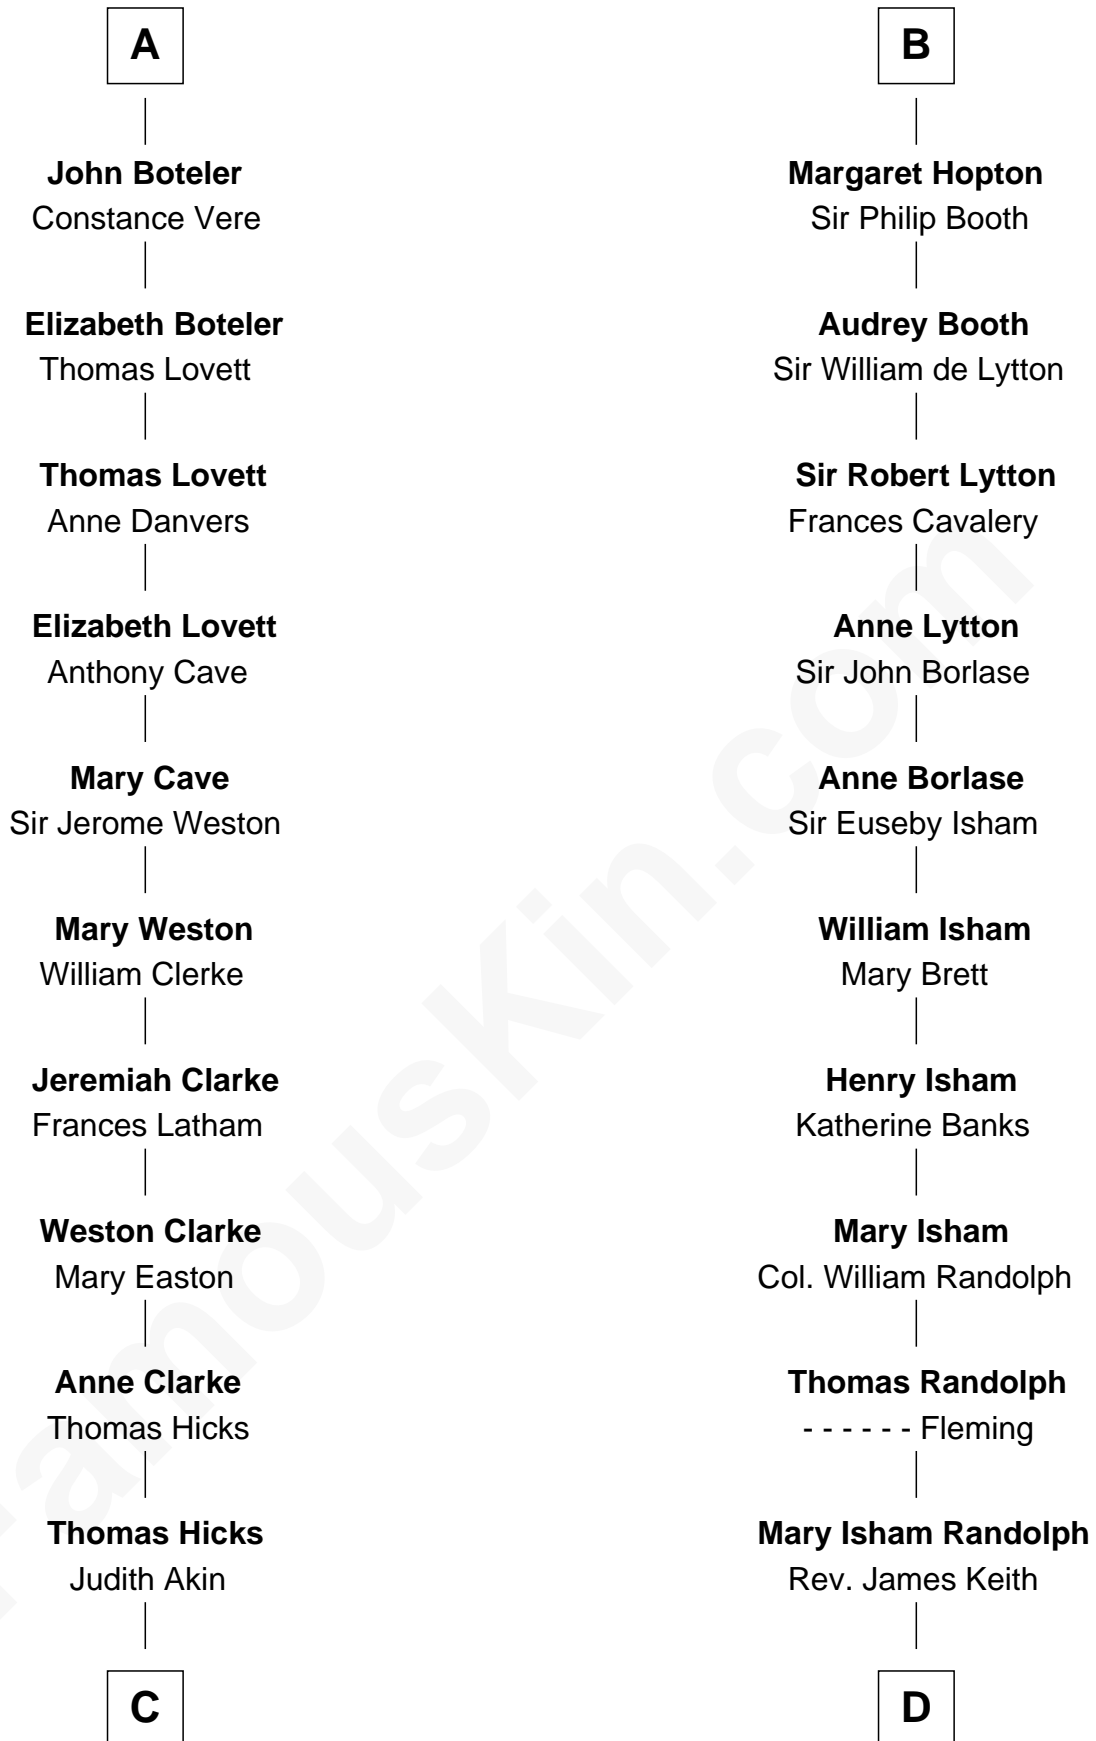

# FamousKin.com Relationship Chart of

**Susan B. Anthony**

*Women's Rights Advocate*

18th cousin 2 times removed of

**John Marshall**

*4th Chief Justice of the U.S. Supreme Court*

**Sir William de Cantilupe**

Eve de Braiose

**Joan de Cantilupe**  
Sir Henry de Hastings

**Sir John de Hastings**  
Isabel de Valence

**Elizabeth de Hastings**  
Sir Roger de Grey

**Sir Reynold de Grey**  
Eleanor le Strange

**Ida Grey**  
John Cokayne

**Elizabeth Cokayne**  
Sir Philip le Boteler

**Philip Boteler**  
Isabel Willoughby

**A**

**Milicent de Cantilupe**  
Eudo la Zouche

**Sir William la Zouche**  
Maud Lovel

**Milicent la Zouche**  
Sir William Deincourt

**Margaret Deincourt**  
Sir Robert de Tibetot

**Elizabeth de Tibetot**  
Sir Philip le Despencer

**Margery Despencer**  
Sir Roger Wentworth

**Margaret Wentworth**  
Sir William Hopton

**B**

**C**

**Judith Hicks**  
David Anthony