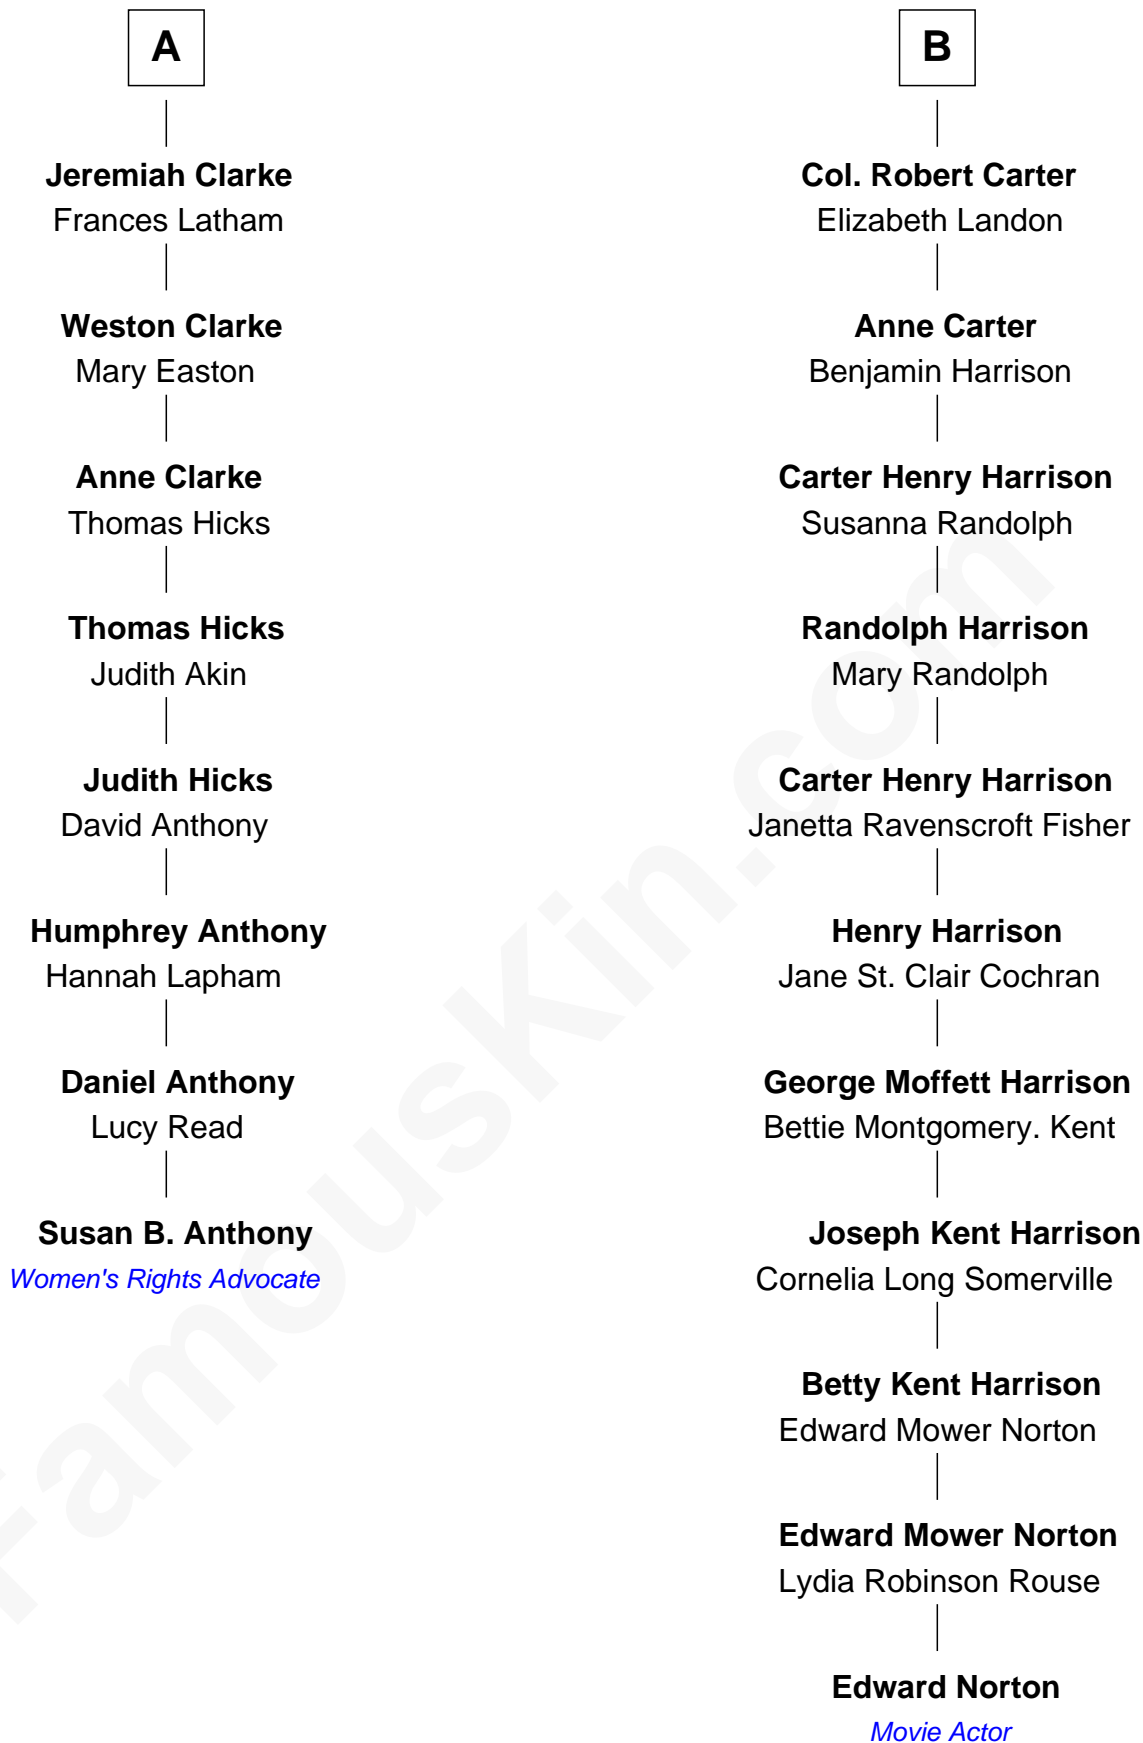

FamousKin.com Relationship Chart of

Susan B. Anthony

Women's Rights Advocate

14th cousin 3 times removed of

Edward Norton

Movie Actor

Sir Thomas Blount

Margaret de Gresley

Sanchia Blount

Edward Langford

Alice Langford

John Stradling

Anne Stradling

Sir John Danvers

Anne Danvers

Thomas Lovett

Elizabeth Lovett

Anthony Cave

Mary Cave

Sir Jerome Weston

Mary Weston

William Clerke

A

Sir Walter Blount

Jane Pyle

Gabriel Ludlow

Phillis - - - - -

Sarah Ludlow

Col. John Carter

B

Edward Norton photo by [David Shankbone](#) (CC BY 3.0)