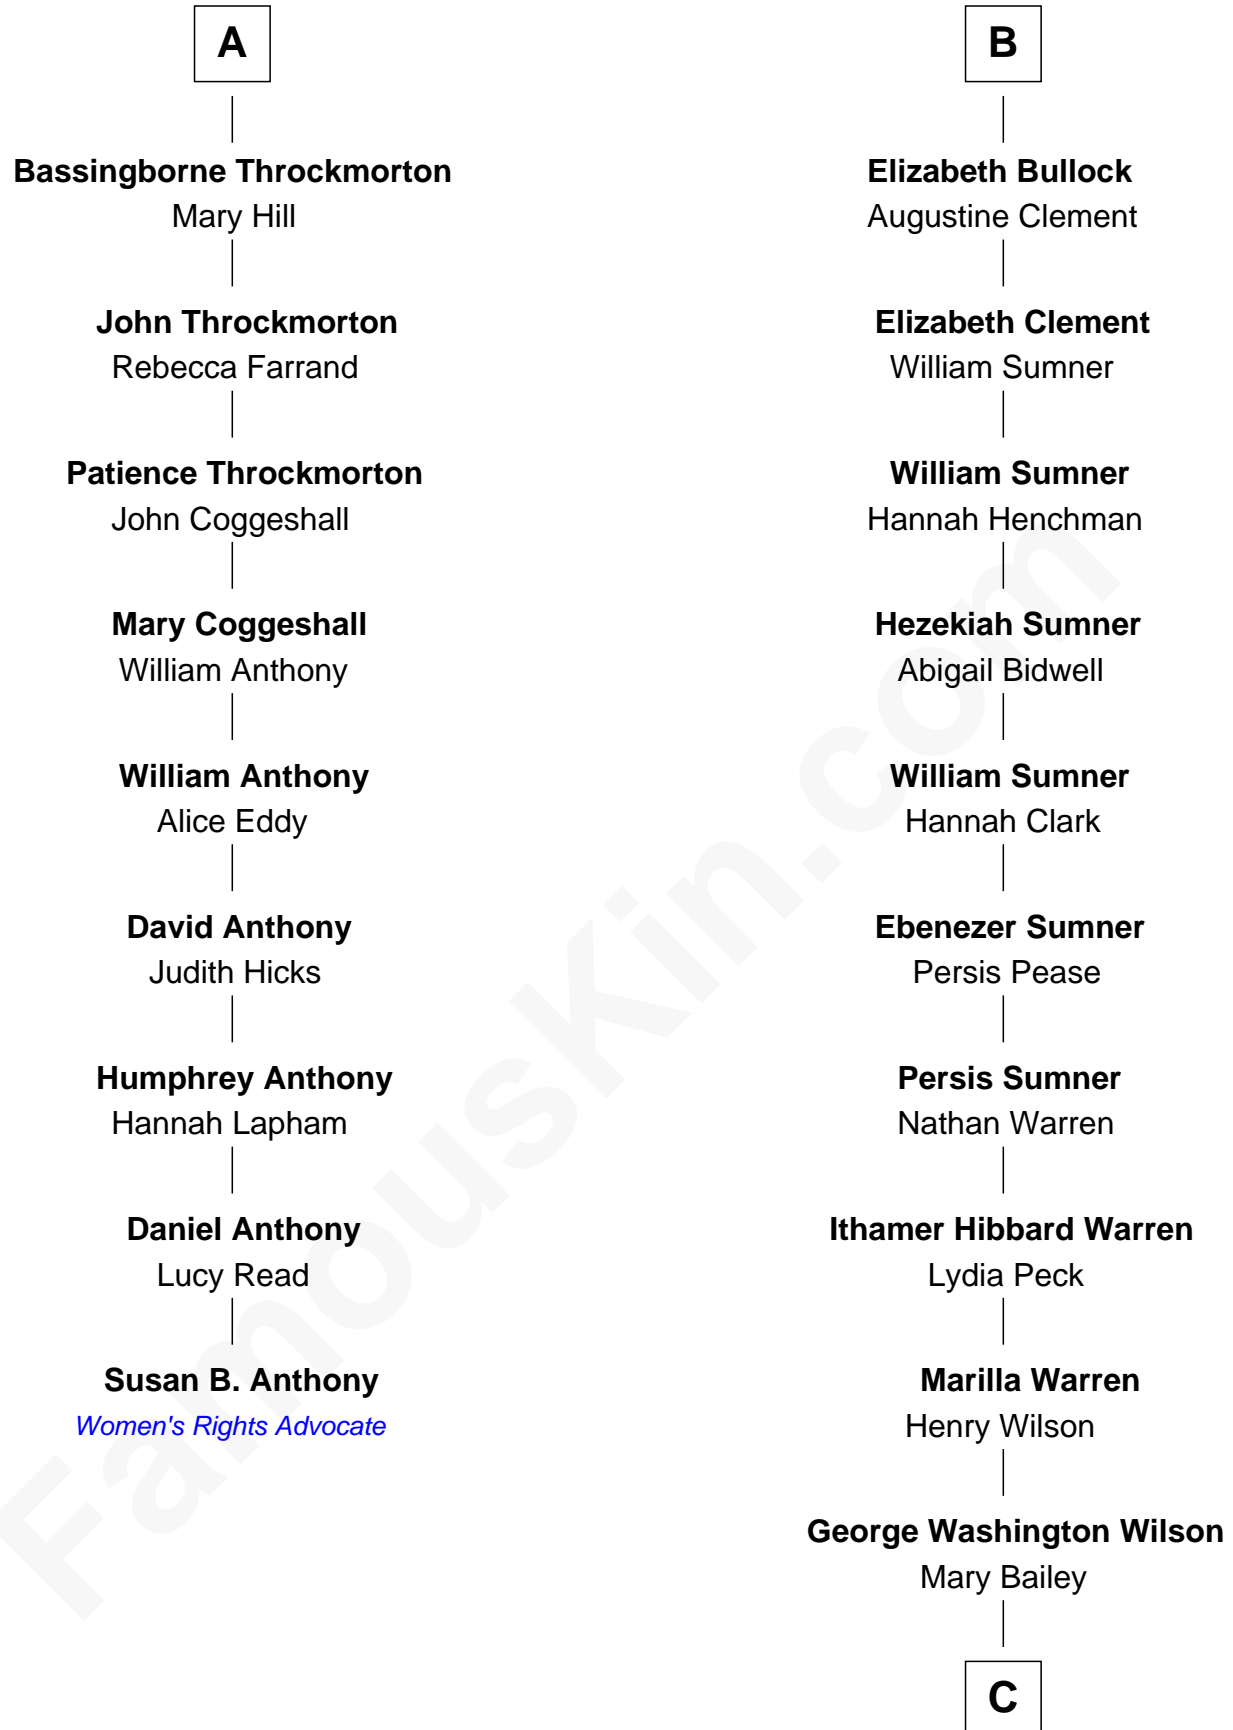

FamousKin.com Relationship Chart of

Susan B. Anthony

Women's Rights Advocate

15th cousin 6 times removed of

Kevin Love

NBA All-Star Player

Sir Richard Sergeaux

Philippe Fitzalan

Sir John Cornwallis

Mary Sulyard

Elizabeth Cornwallis

John Blennerhasset

Elizabeth Blennerhasset

Lionel Throckmorton

A

Alice Sergeaux

Sir Richard de Vere

Sir John de Vere

Elizabeth Howard

Joan de Vere

Sir William Norreys

Margaret Norreys

Gilbert Bullock

Thomas Bullock

Alice Kingsmill

Richard Bullock

Alice Berrington

William Bullock

B

C

William Henry Wilson

Alta Lenora Chitwood