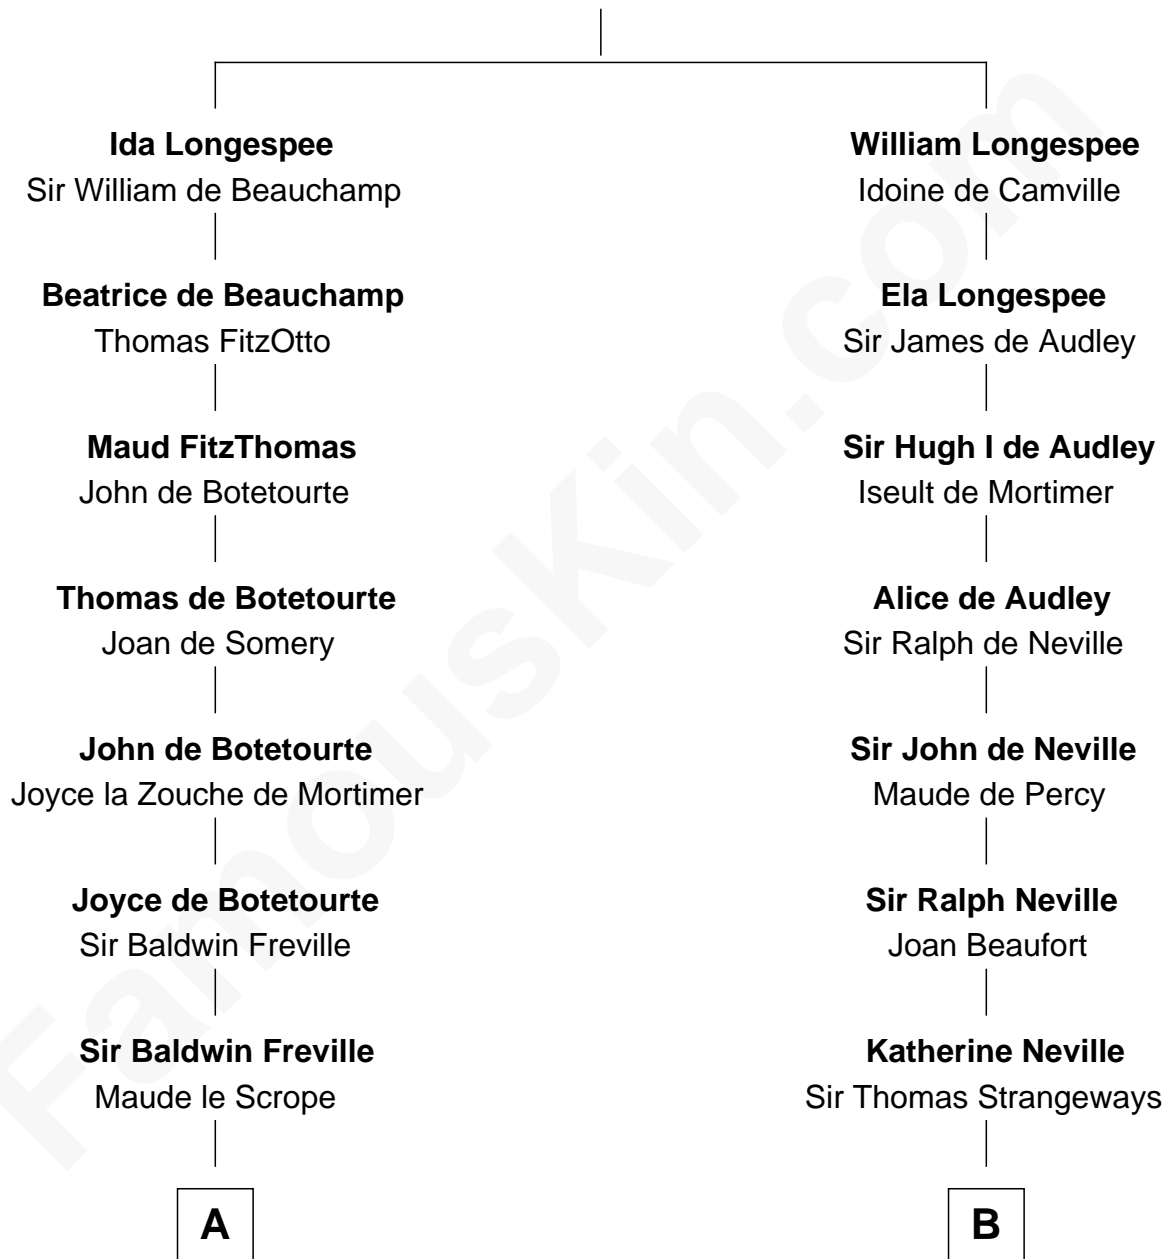

# FamousKin.com Relationship Chart of

**Susan B. Anthony**

*Women's Rights Advocate*

20th cousin of

**Oliver Wendell Holmes, Jr.**

*U.S. Supreme Court Justice*

**Sir William Longespee**

Ela of Salisbury

**C**

**Judith Hicks**  
David Anthony

**Humphrey Anthony**  
Hannah Lapham

**Daniel Anthony**  
Lucy Read

**Susan B. Anthony**  
*Women's Rights Advocate*

**D**

**Oliver Wendell**  
Mary Jackson

**Sarah Wendell**  
Rev. Abiel Holmes

**Oliver Wendell Holmes**  
Amelia Lee Jackson

**Oliver Wendell Holmes, Jr.**  
*U.S. Supreme Court Justice*

FamousKin.com