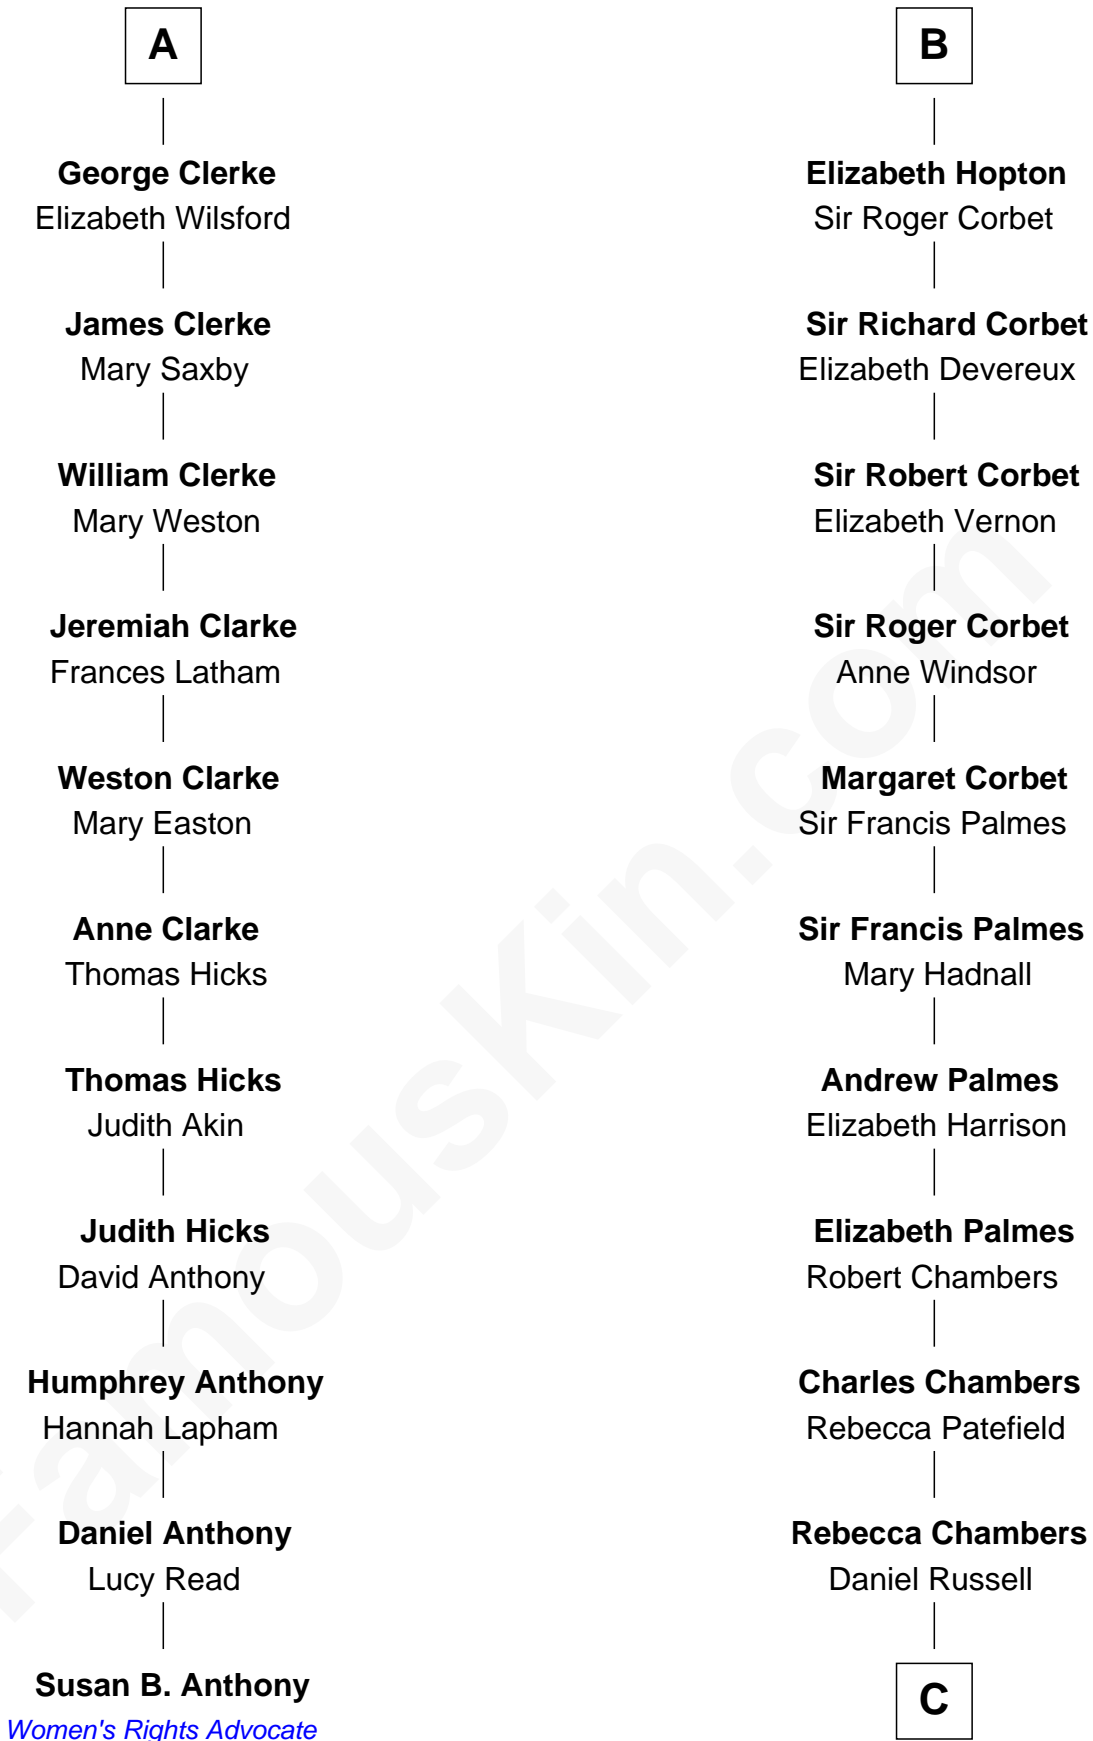

FamousKin.com Relationship Chart of

Susan B. Anthony

Women's Rights Advocate

17th cousin 3 times removed of

James Russell Lowell

American "Fireside" Poet

C

James Russell
Katharine Graves