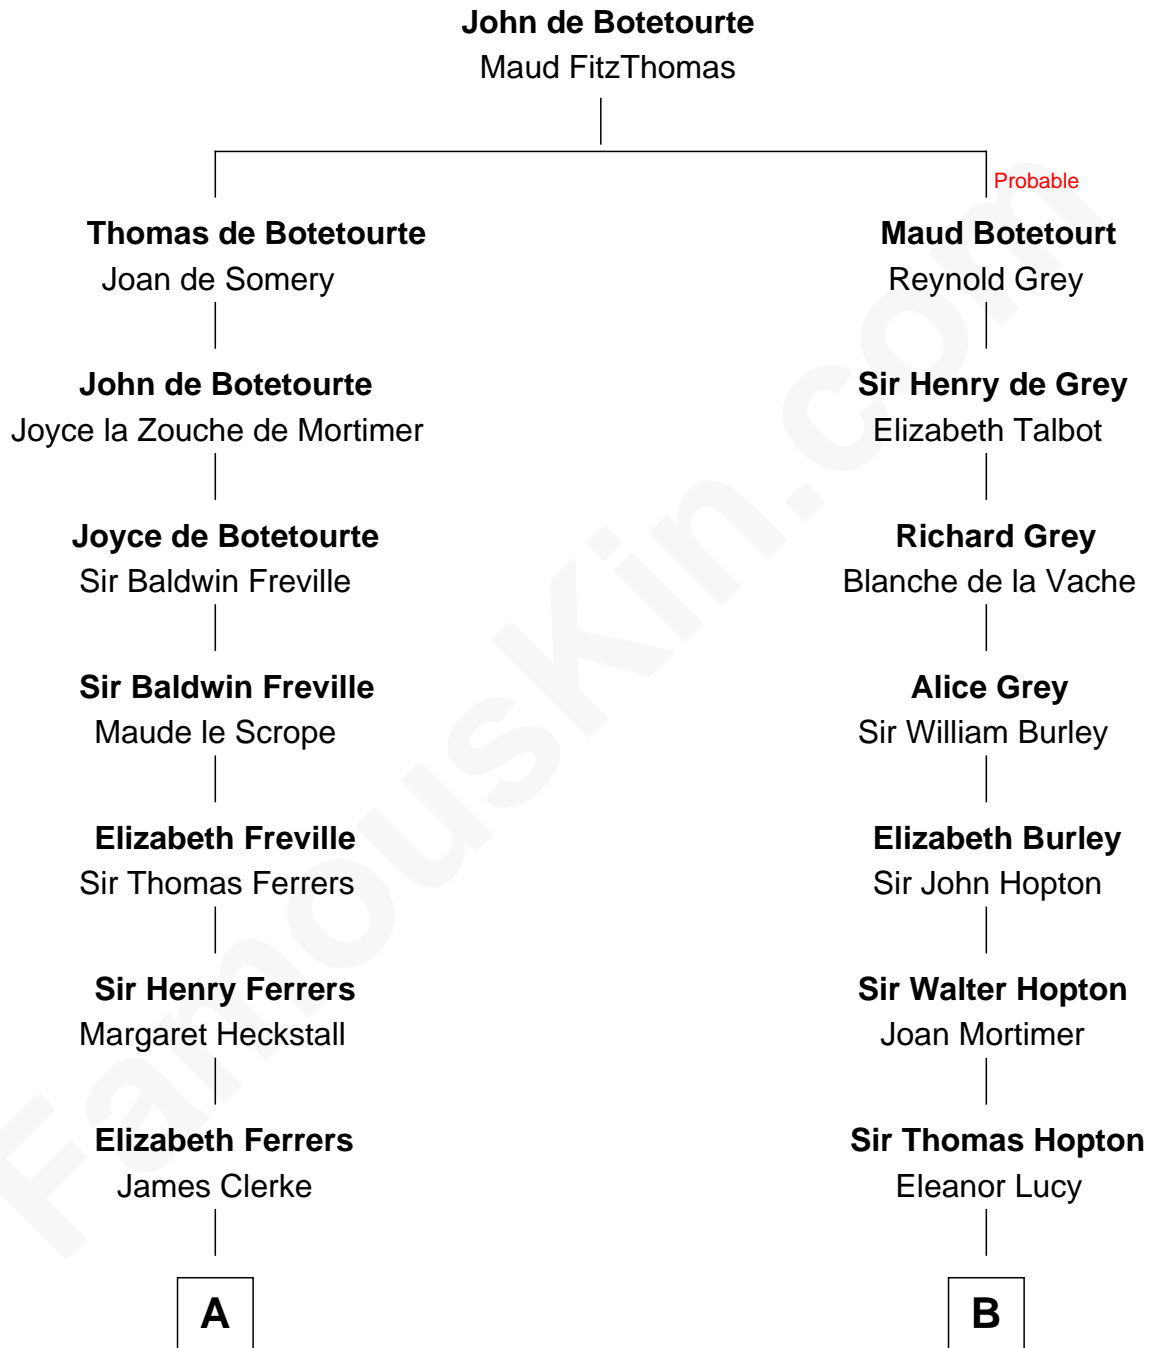

FamousKin.com Relationship Chart of

Susan B. Anthony

Women's Rights Advocate

17th cousin 3 times removed of

James Russell Lowell

American "Fireside" Poet

C

James Russell
Katharine Graves