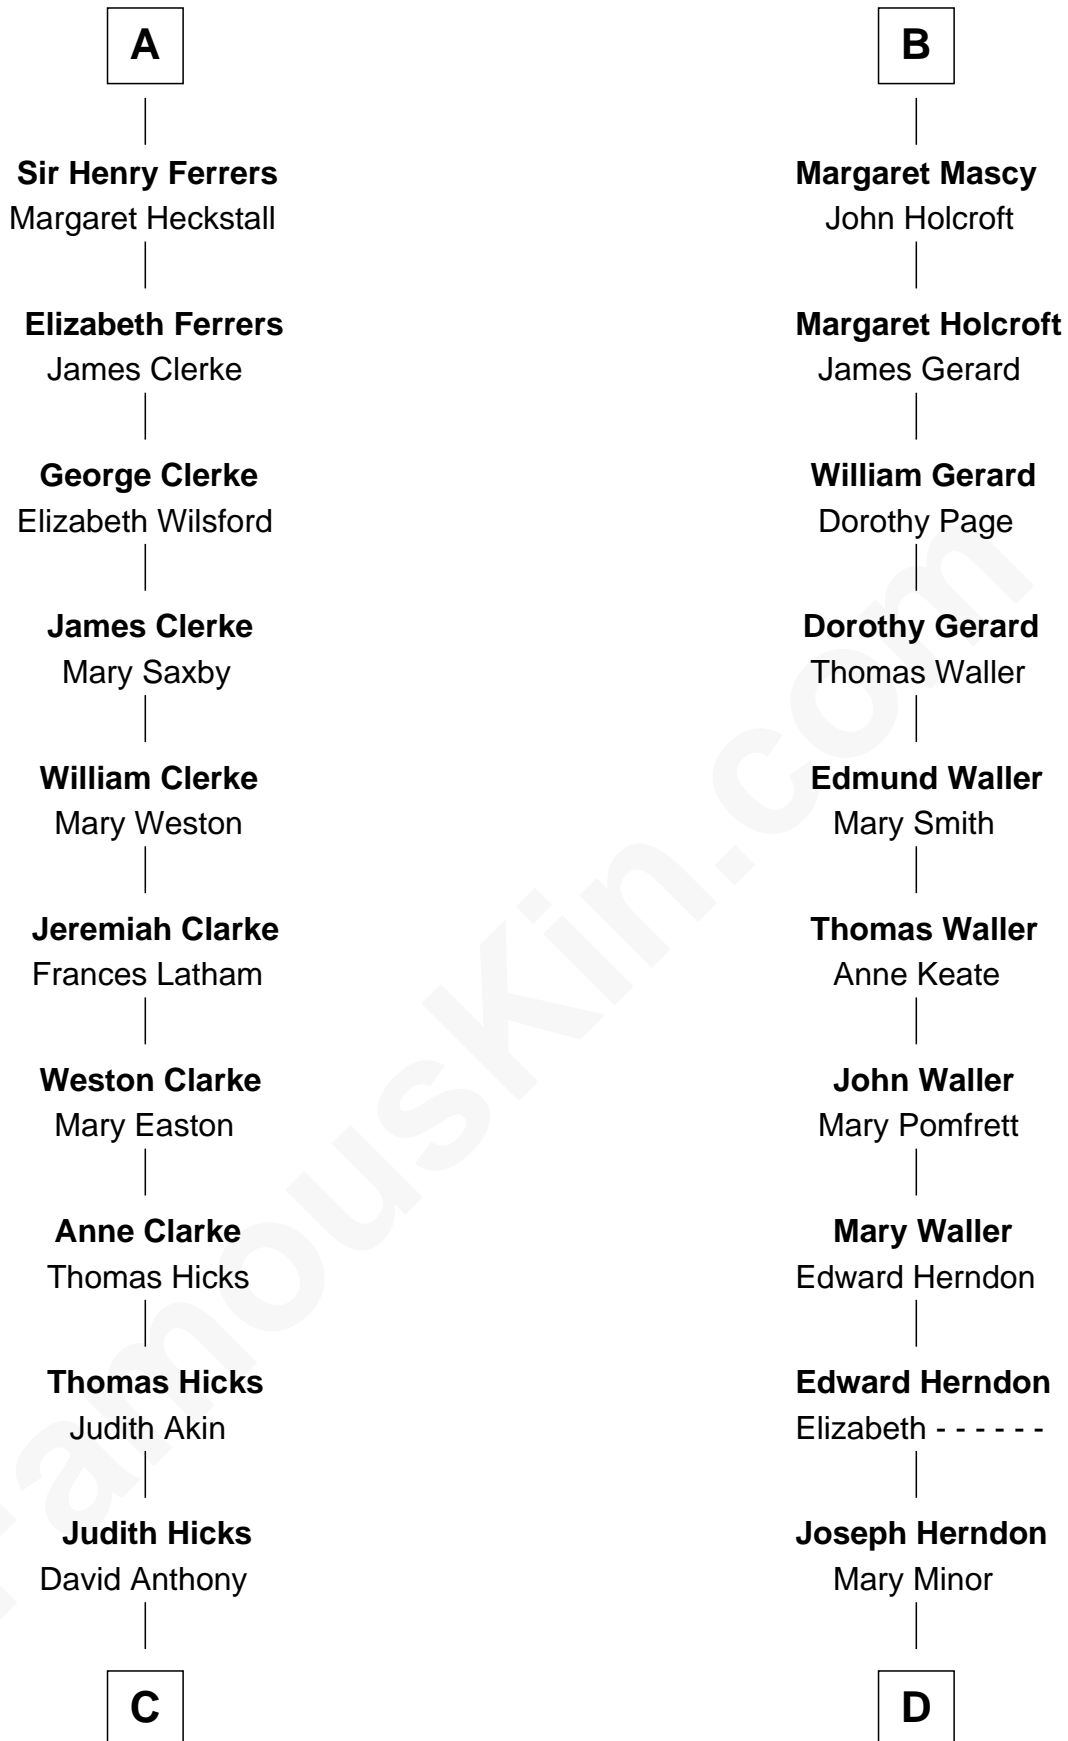

FamousKin.com

Relationship Chart of

Susan B. Anthony

Women's Rights Advocate

18th cousin 1 time removed of

Capt. William Lewis Herndon

Captain of the ill fated S.S. Central America

FamousKin.com