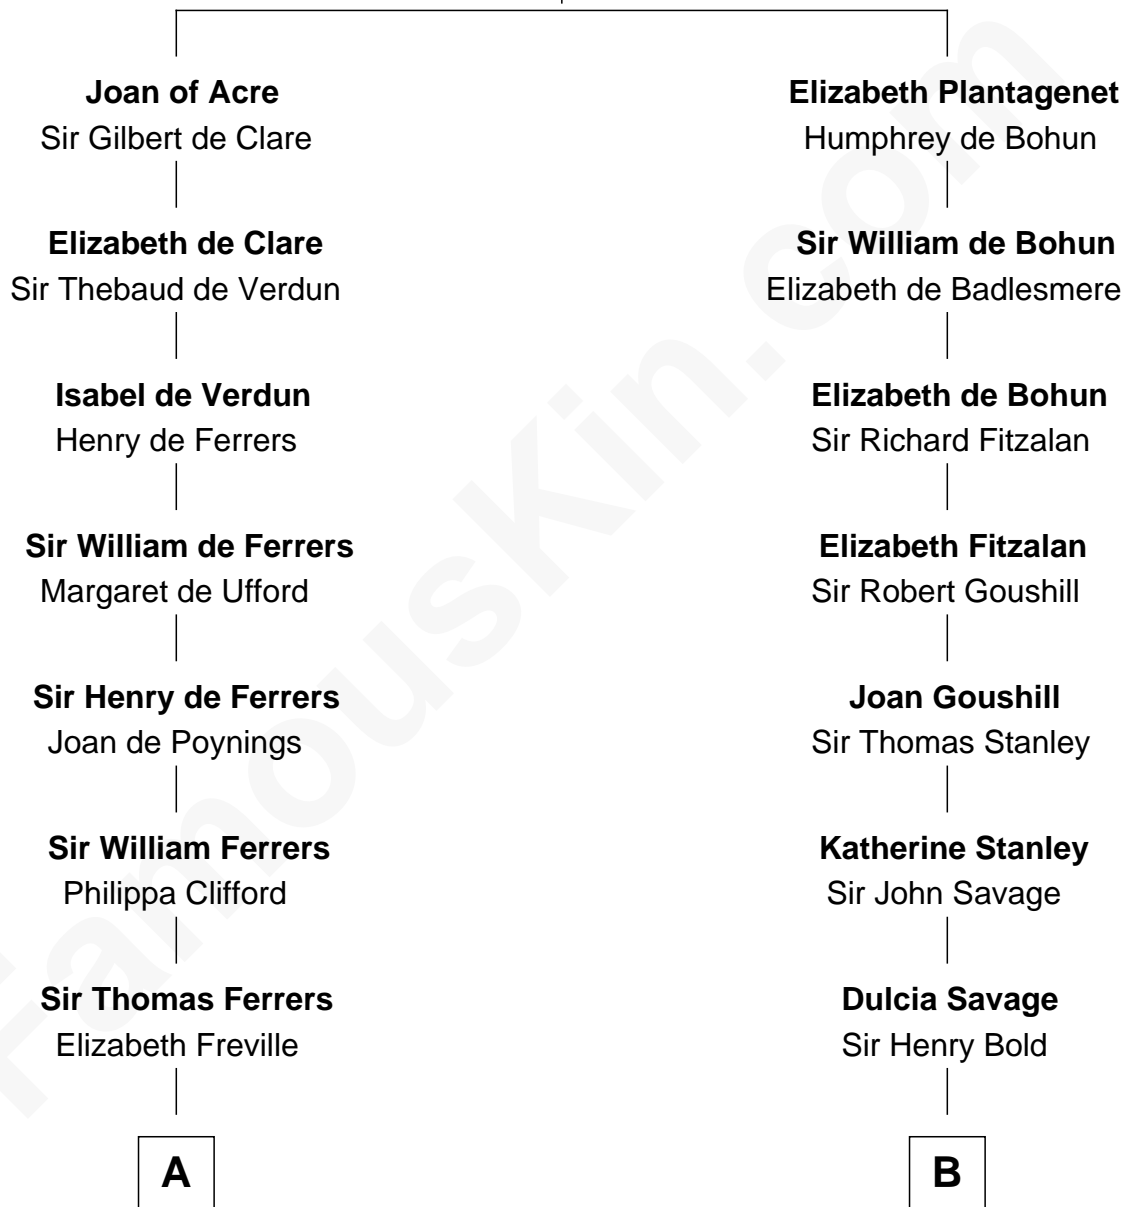

FamousKin.com Relationship Chart of

Susan B. Anthony

Women's Rights Advocate

14th cousin 5 times removed of

Richard Henry Lee

Signer of the Declaration of Independence

King Edward I
Eleanor of Castile

A

Sir Henry Ferrers
Margaret Heckstall

Elizabeth Ferrers
James Clerke

George Clerke
Elizabeth Wilsford

James Clerke
Mary Saxby

William Clerke
Mary Weston

Jeremiah Clarke
Frances Latham

Weston Clarke
Mary Easton