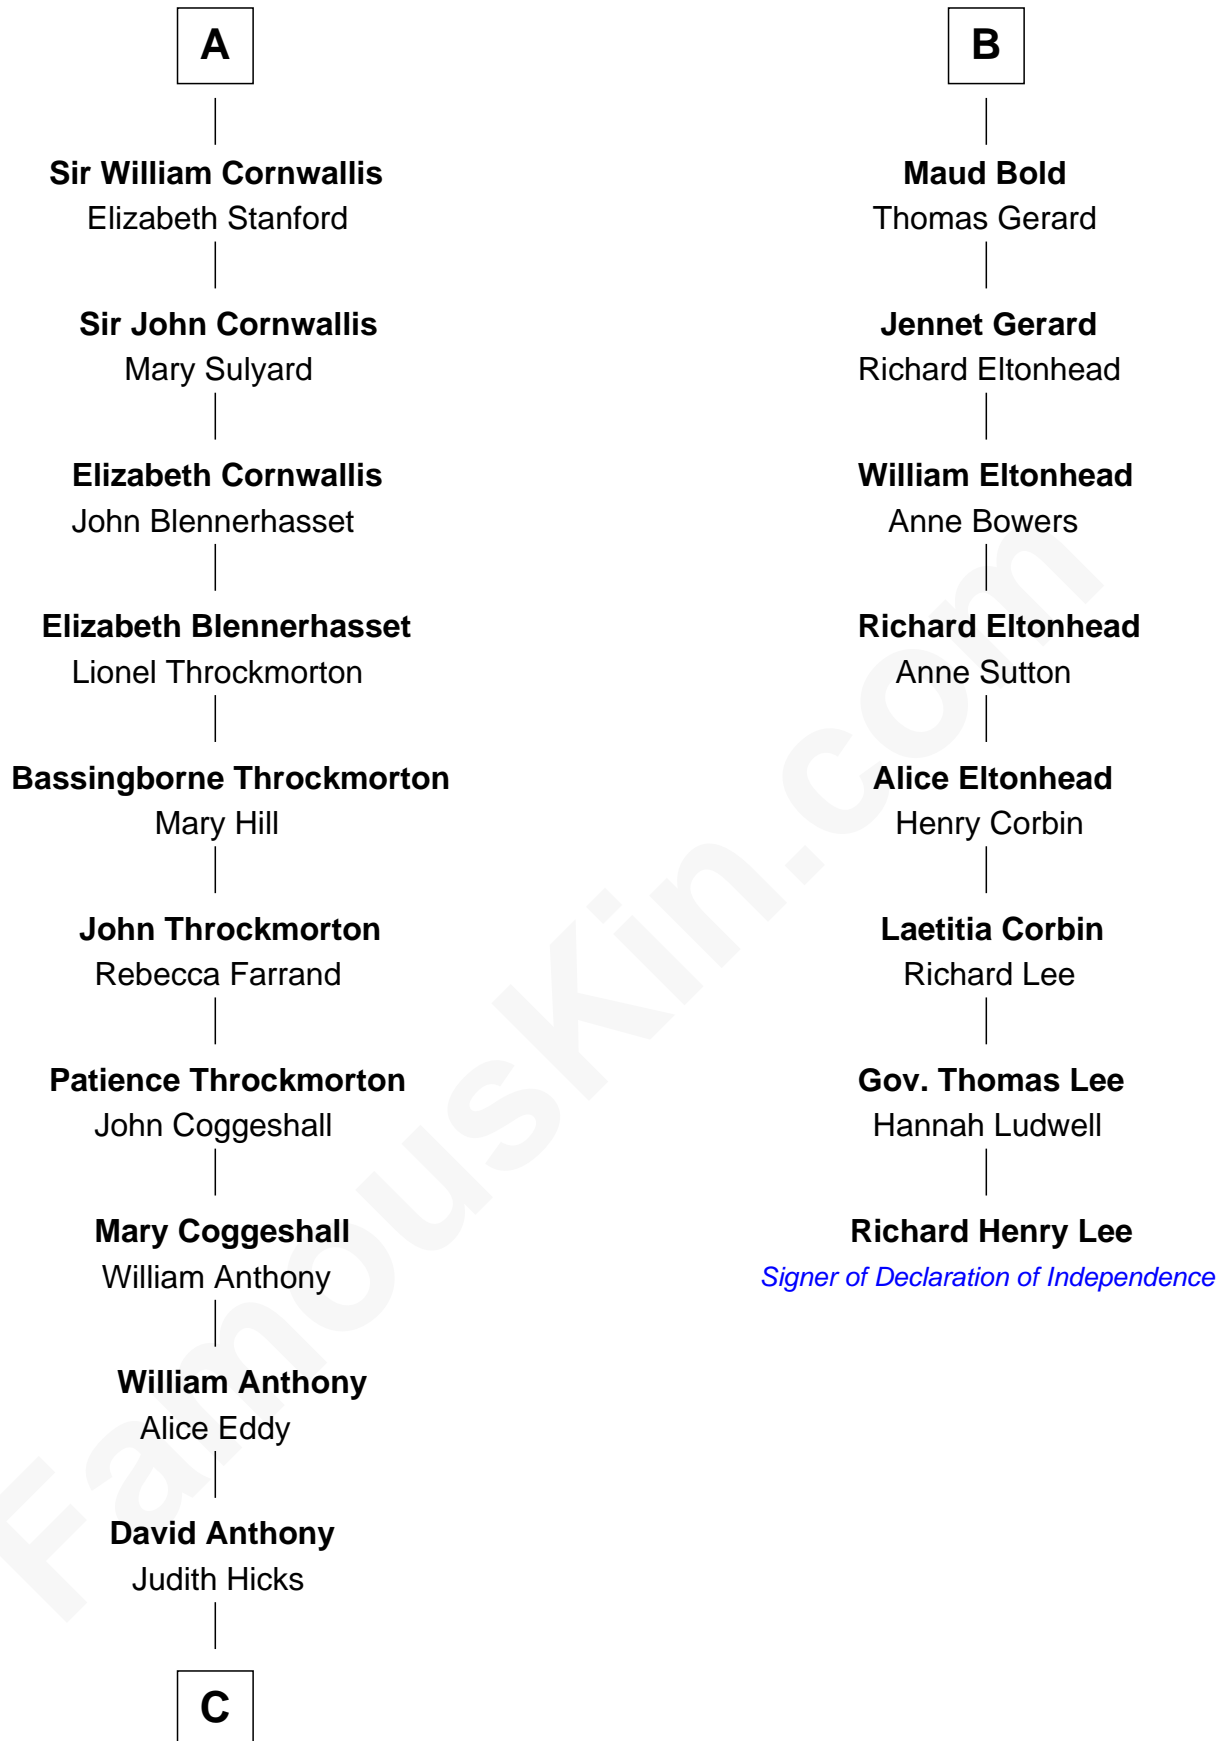

# FamousKin.com Relationship Chart of

**Susan B. Anthony**

*Women's Rights Advocate*

14th cousin 5 times removed of

**Richard Henry Lee**

*Signer of the Declaration of Independence*

**C**

—  
**Humphrey Anthony**

Hannah Lapham

—  
**Daniel Anthony**

Lucy Read

—  
**Susan B. Anthony**

*Women's Rights Advocate*

FamousKin.com