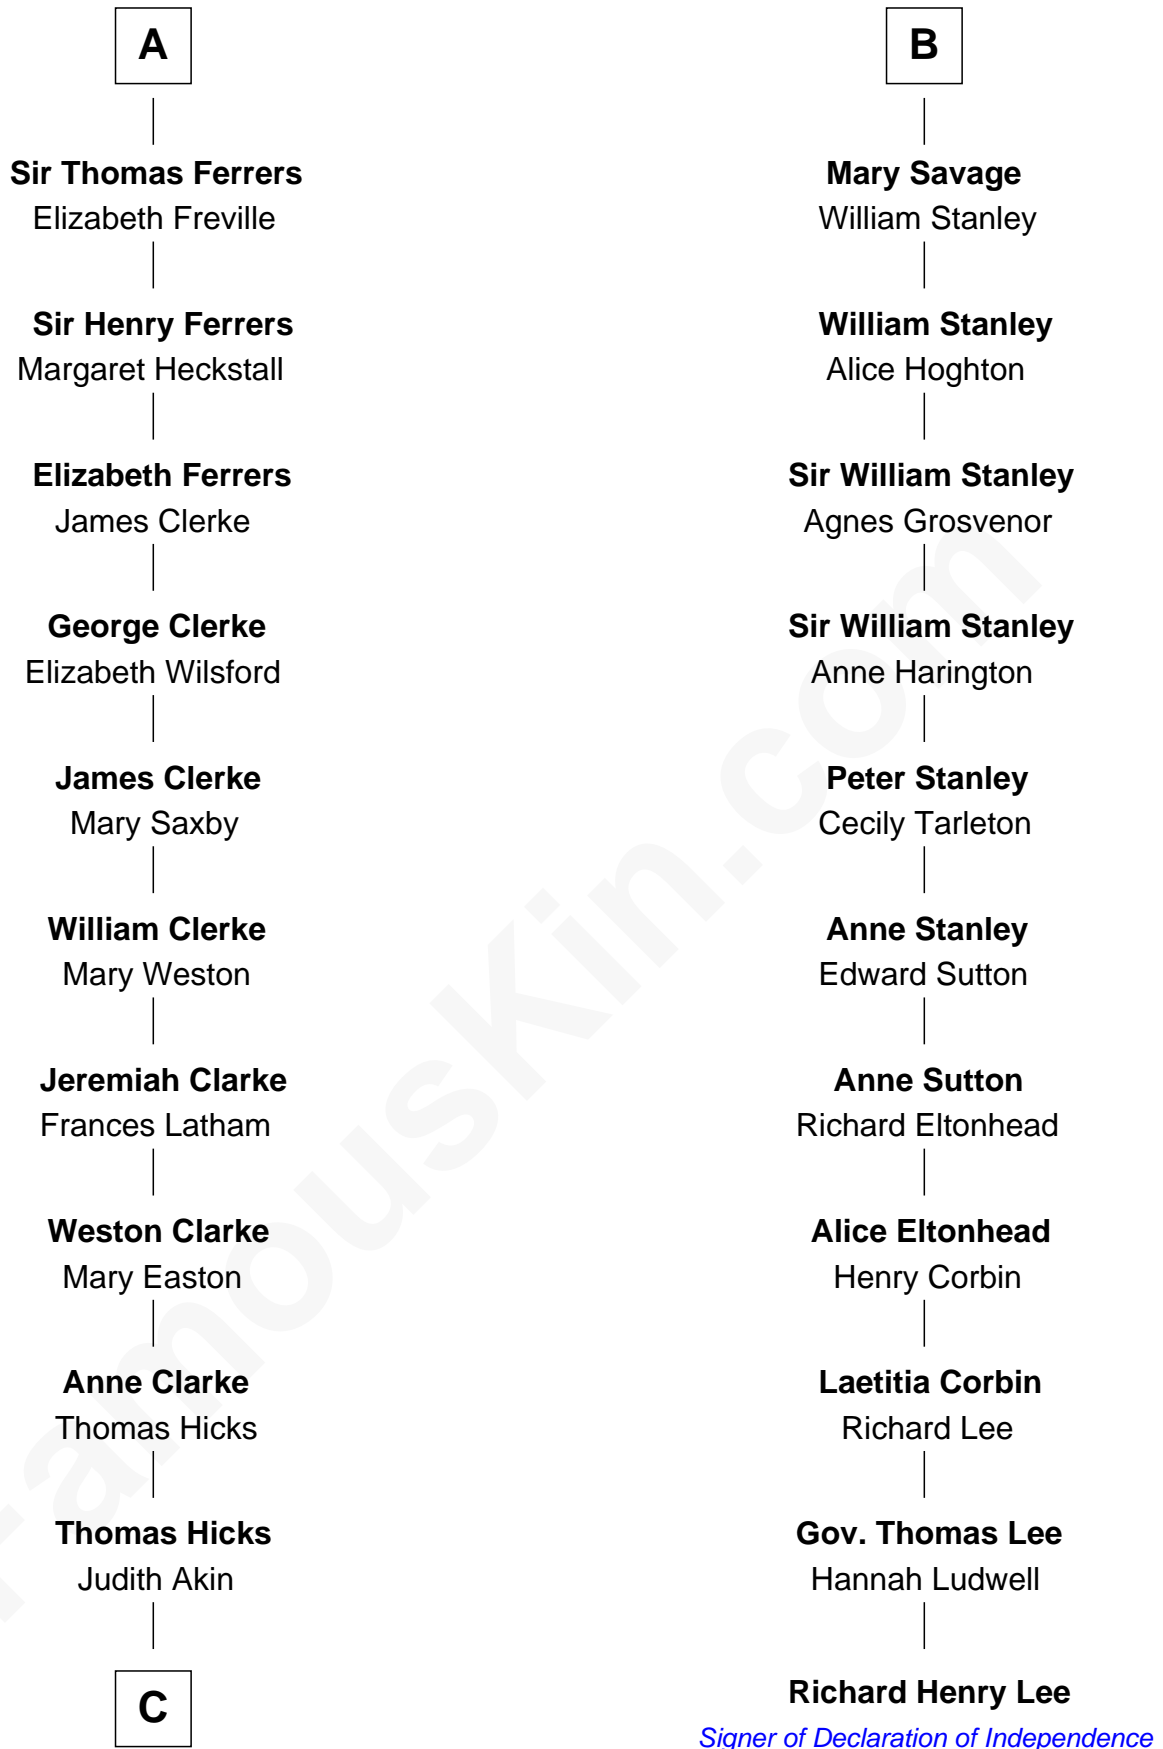

# FamousKin.com Relationship Chart of

**Susan B. Anthony**

*Women's Rights Advocate*

17th cousin 3 times removed of

**Richard Henry Lee**

*Signer of the Declaration of Independence*

**C**

—  
**Judith Hicks**  
David Anthony

—  
**Humphrey Anthony**  
Hannah Lapham

—  
**Daniel Anthony**  
Lucy Read

—  
**Susan B. Anthony**  
*Women's Rights Advocate*

FamousKin.com