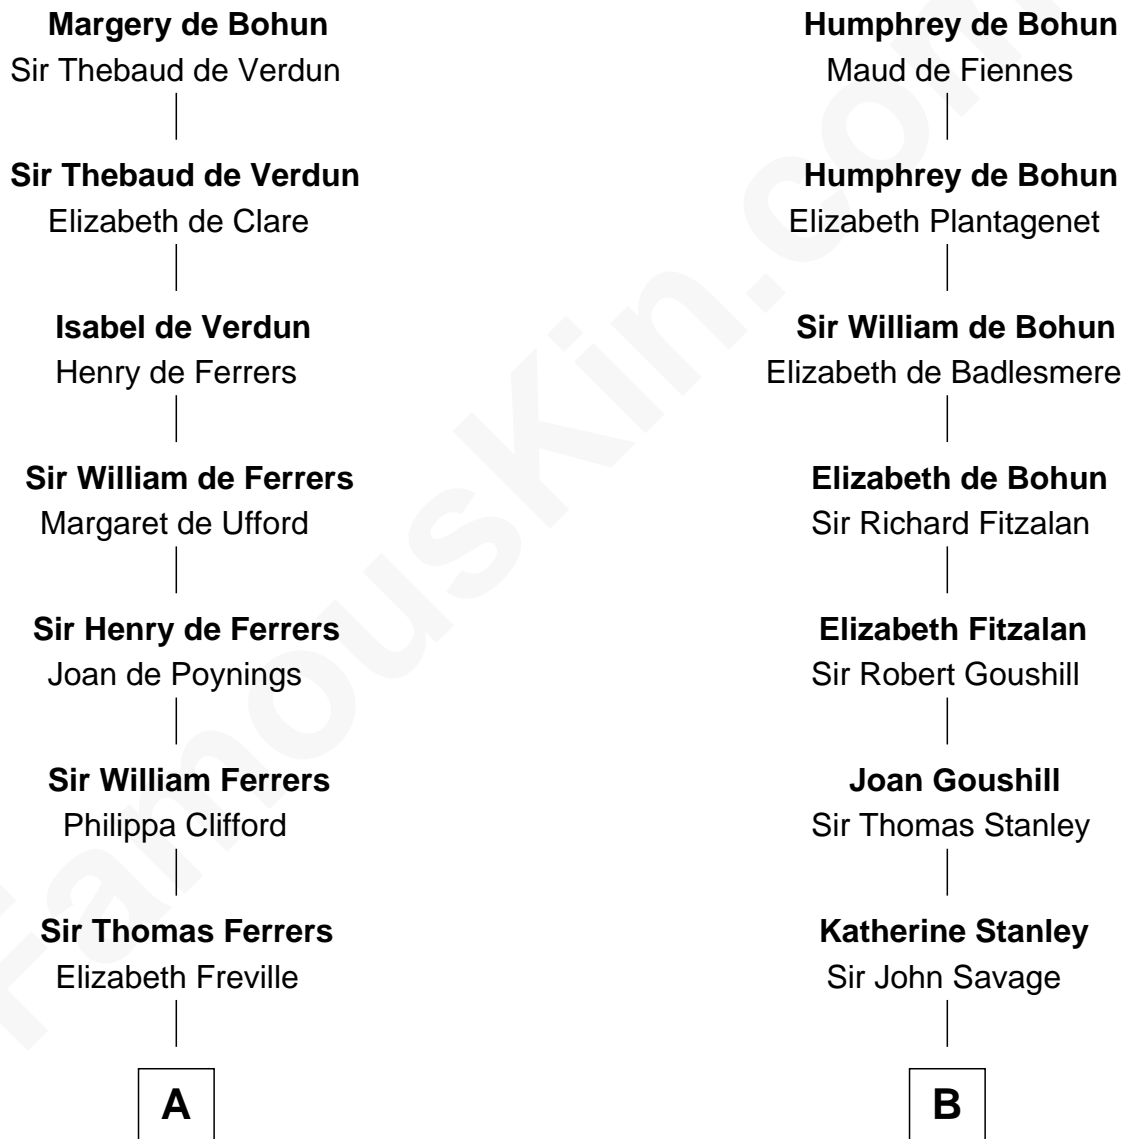

FamousKin.com Relationship Chart of

Susan B. Anthony

Women's Rights Advocate

15th cousin 4 times removed of

Richard Henry Lee

Signer of the Declaration of Independence

Sir Humphrey de Bohun

Eleanor de Braiose

A

Sir Henry Ferrers
Margaret Heckstall

Elizabeth Ferrers
James Clerke

George Clerke
Elizabeth Wilsford

James Clerke
Mary Saxby

William Clerke
Mary Weston

Jeremiah Clarke
Frances Latham

Weston Clarke
Mary Easton