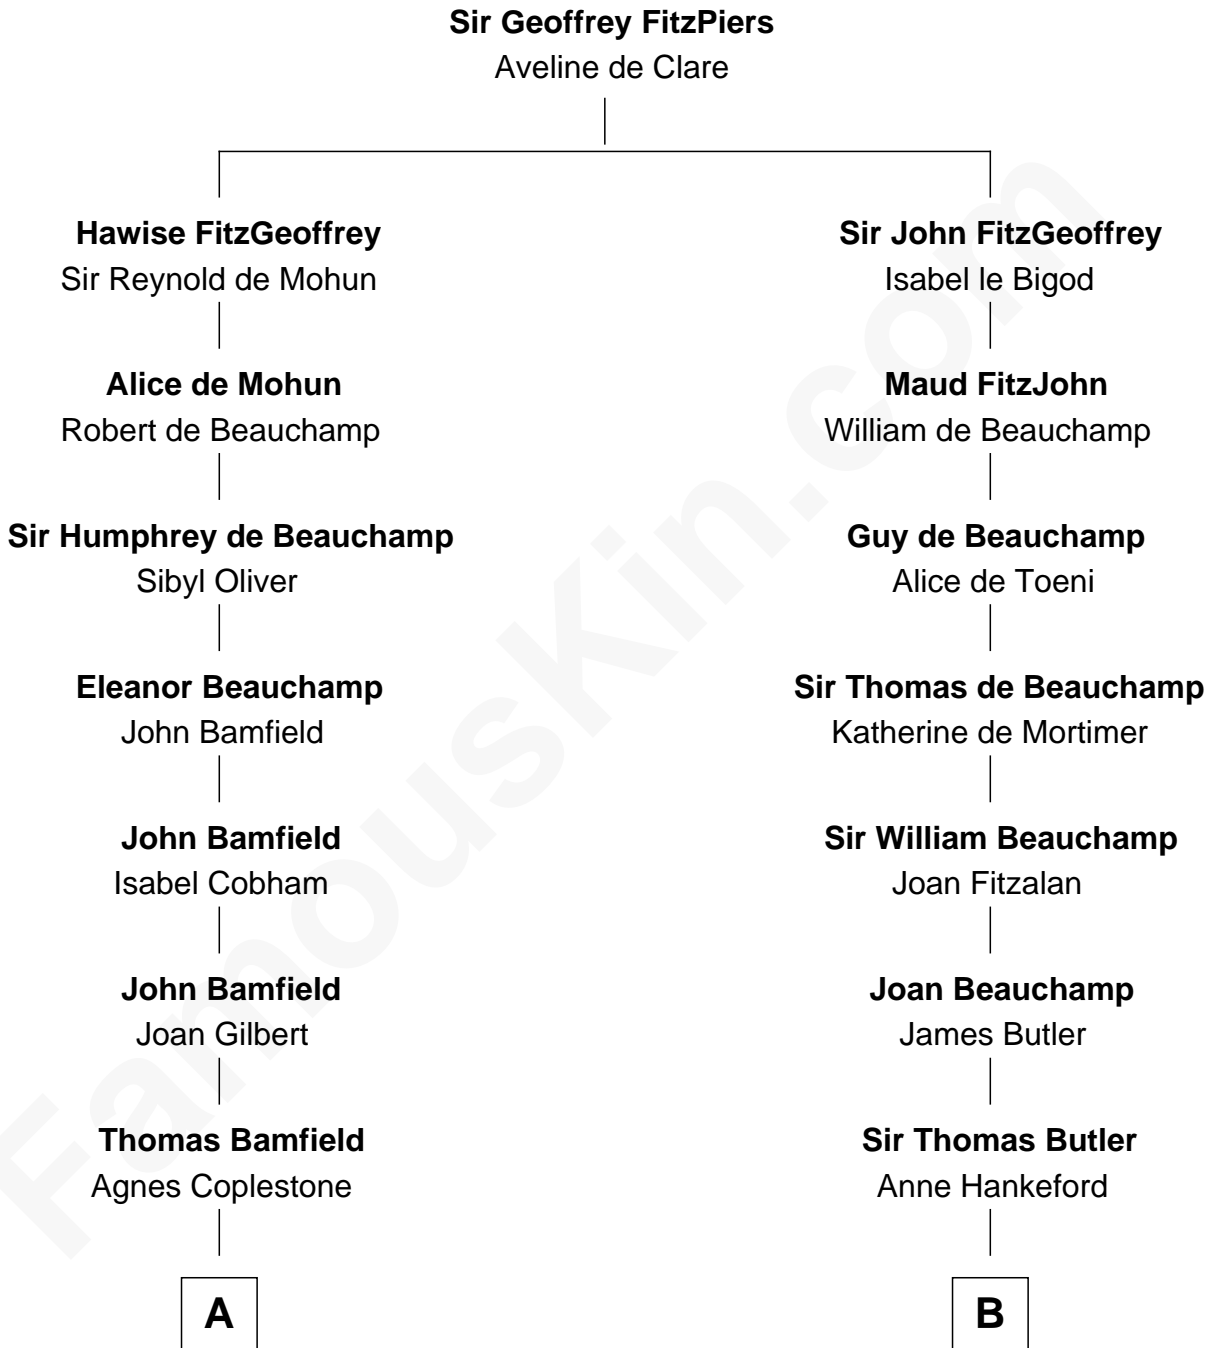

FamousKin.com Relationship Chart of

Susan B. Anthony

Women's Rights Advocate

9th cousin 12 times removed of

Anne Boleyn

2nd Wife of King Henry VIII

C

—
Mindwell Stone

Ebenezer Woodward

—
Mary Woodward

Jonathan Richardson

—
Susannah Richardson

Daniel Read

—
Lucy Read

Daniel Anthony

—
Susan B. Anthony