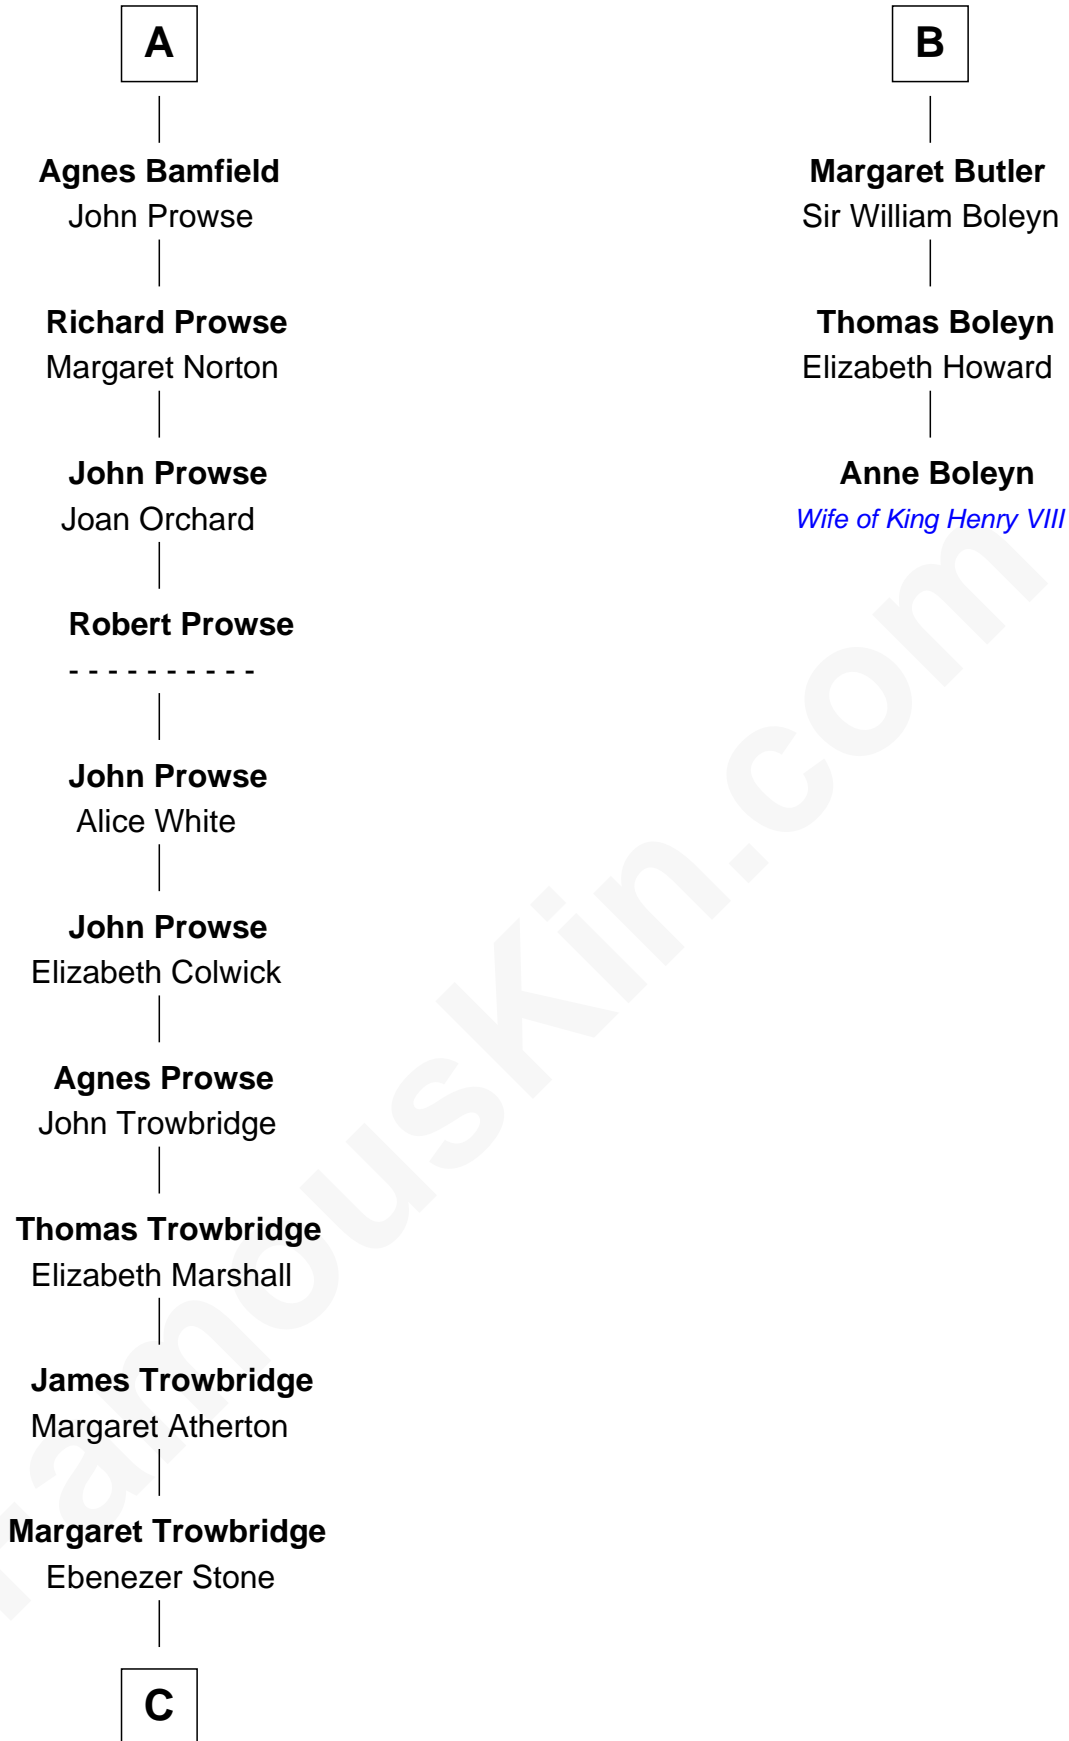

FamousKin.com Relationship Chart of

Susan B. Anthony

Women's Rights Advocate

9th cousin 12 times removed of

Anne Boleyn

2nd Wife of King Henry VIII

C

—
Mindwell Stone

Ebenezer Woodward

—
Mary Woodward

Jonathan Richardson

—
Susannah Richardson

Daniel Read

—
Lucy Read

Daniel Anthony

—
Susan B. Anthony