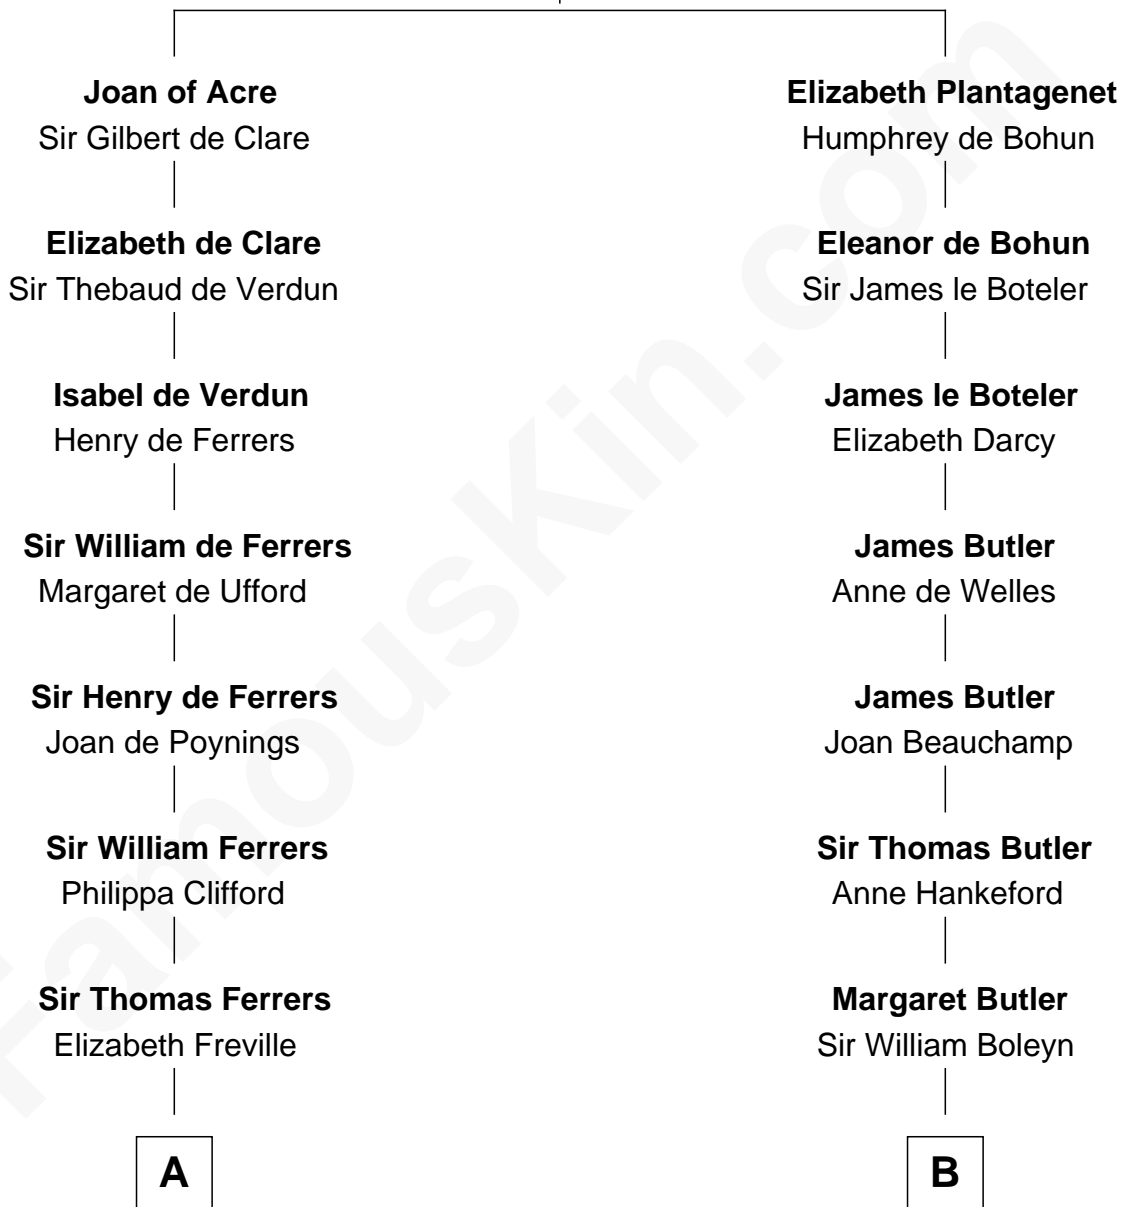

FamousKin.com Relationship Chart of

Susan B. Anthony

Women's Rights Advocate

8th cousin 11 times removed of

Anne Boleyn

2nd Wife of King Henry VIII

King Edward I
Eleanor of Castile

C

—
Humphrey Anthony

Hannah Lapham

—
Daniel Anthony

Lucy Read

—
Susan B. Anthony

Women's Rights Advocate

FamousKin.com