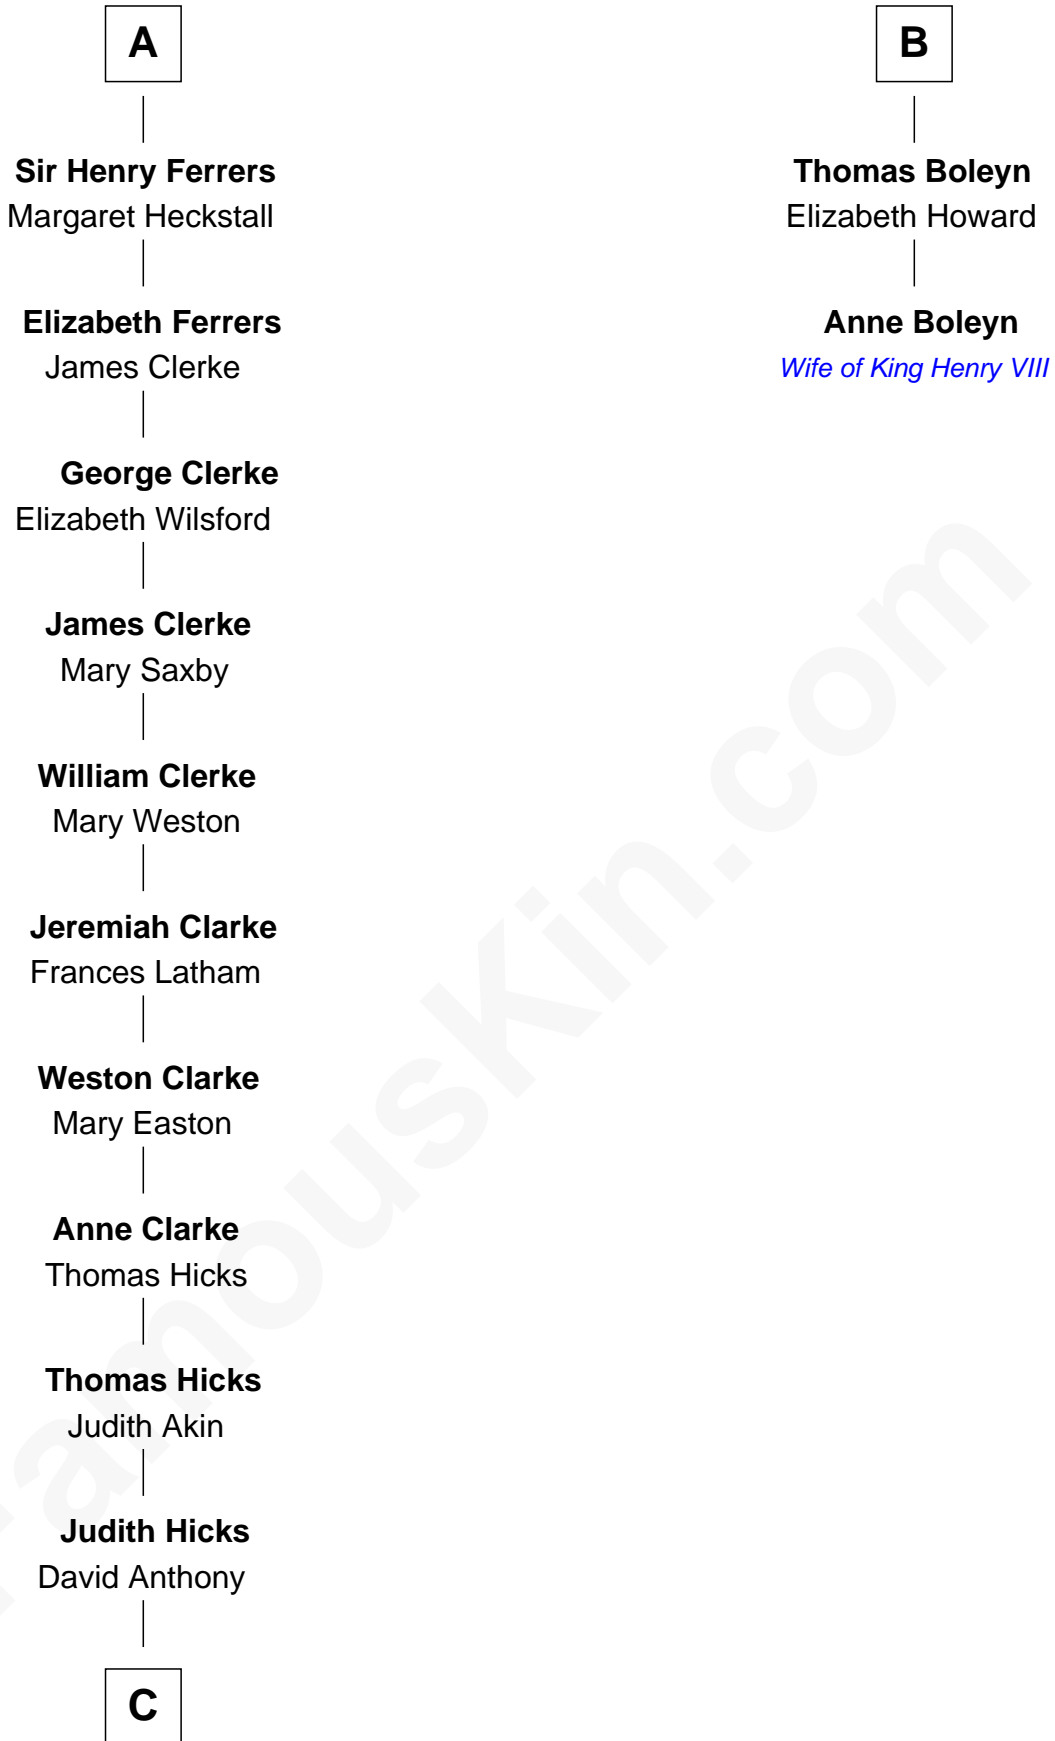

FamousKin.com Relationship Chart of

Susan B. Anthony

Women's Rights Advocate

8th cousin 11 times removed of

Anne Boleyn

2nd Wife of King Henry VIII

King Edward I
Eleanor of Castile

C

—
Humphrey Anthony

Hannah Lapham

—
Daniel Anthony

Lucy Read

—
Susan B. Anthony

Women's Rights Advocate

FamousKin.com