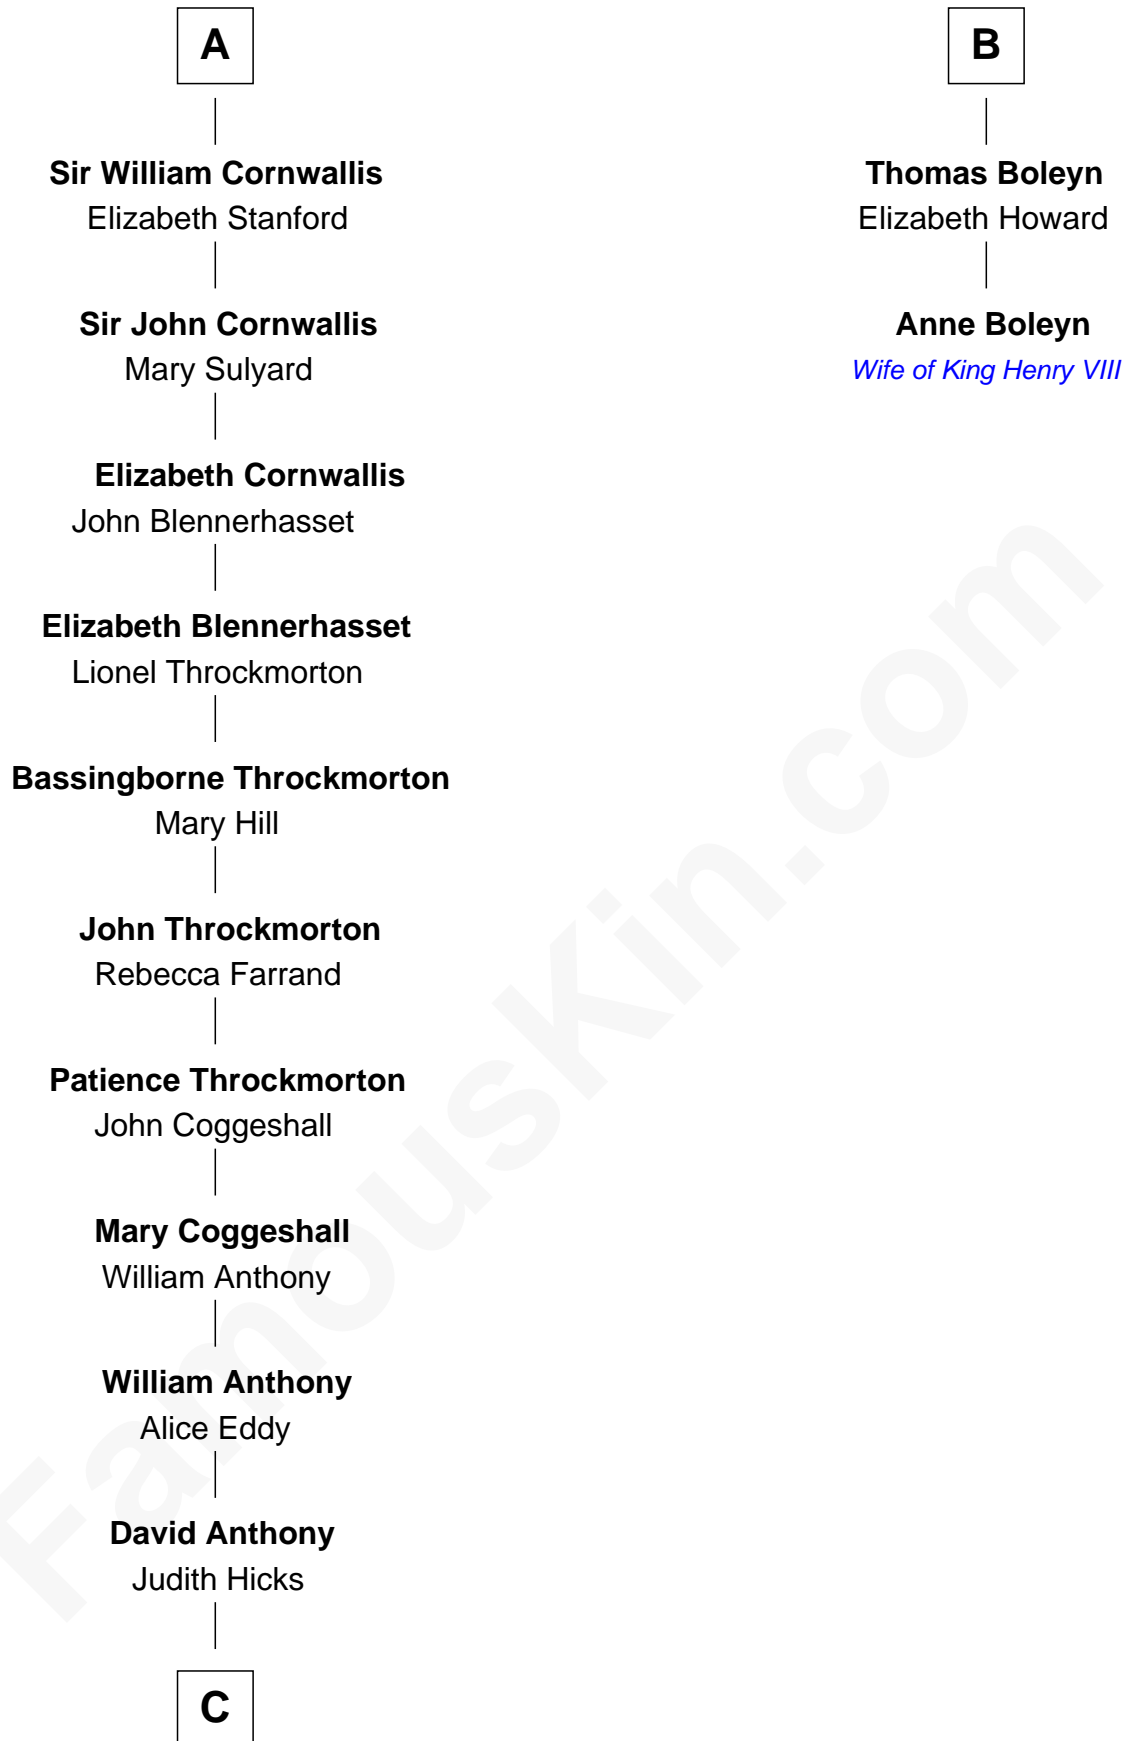

FamousKin.com Relationship Chart of

Susan B. Anthony

Women's Rights Advocate

8th cousin 11 times removed of

Anne Boleyn

2nd Wife of King Henry VIII

C

—
Humphrey Anthony

Hannah Lapham

—
Daniel Anthony

Lucy Read

—
Susan B. Anthony

Women's Rights Advocate

FamousKin.com