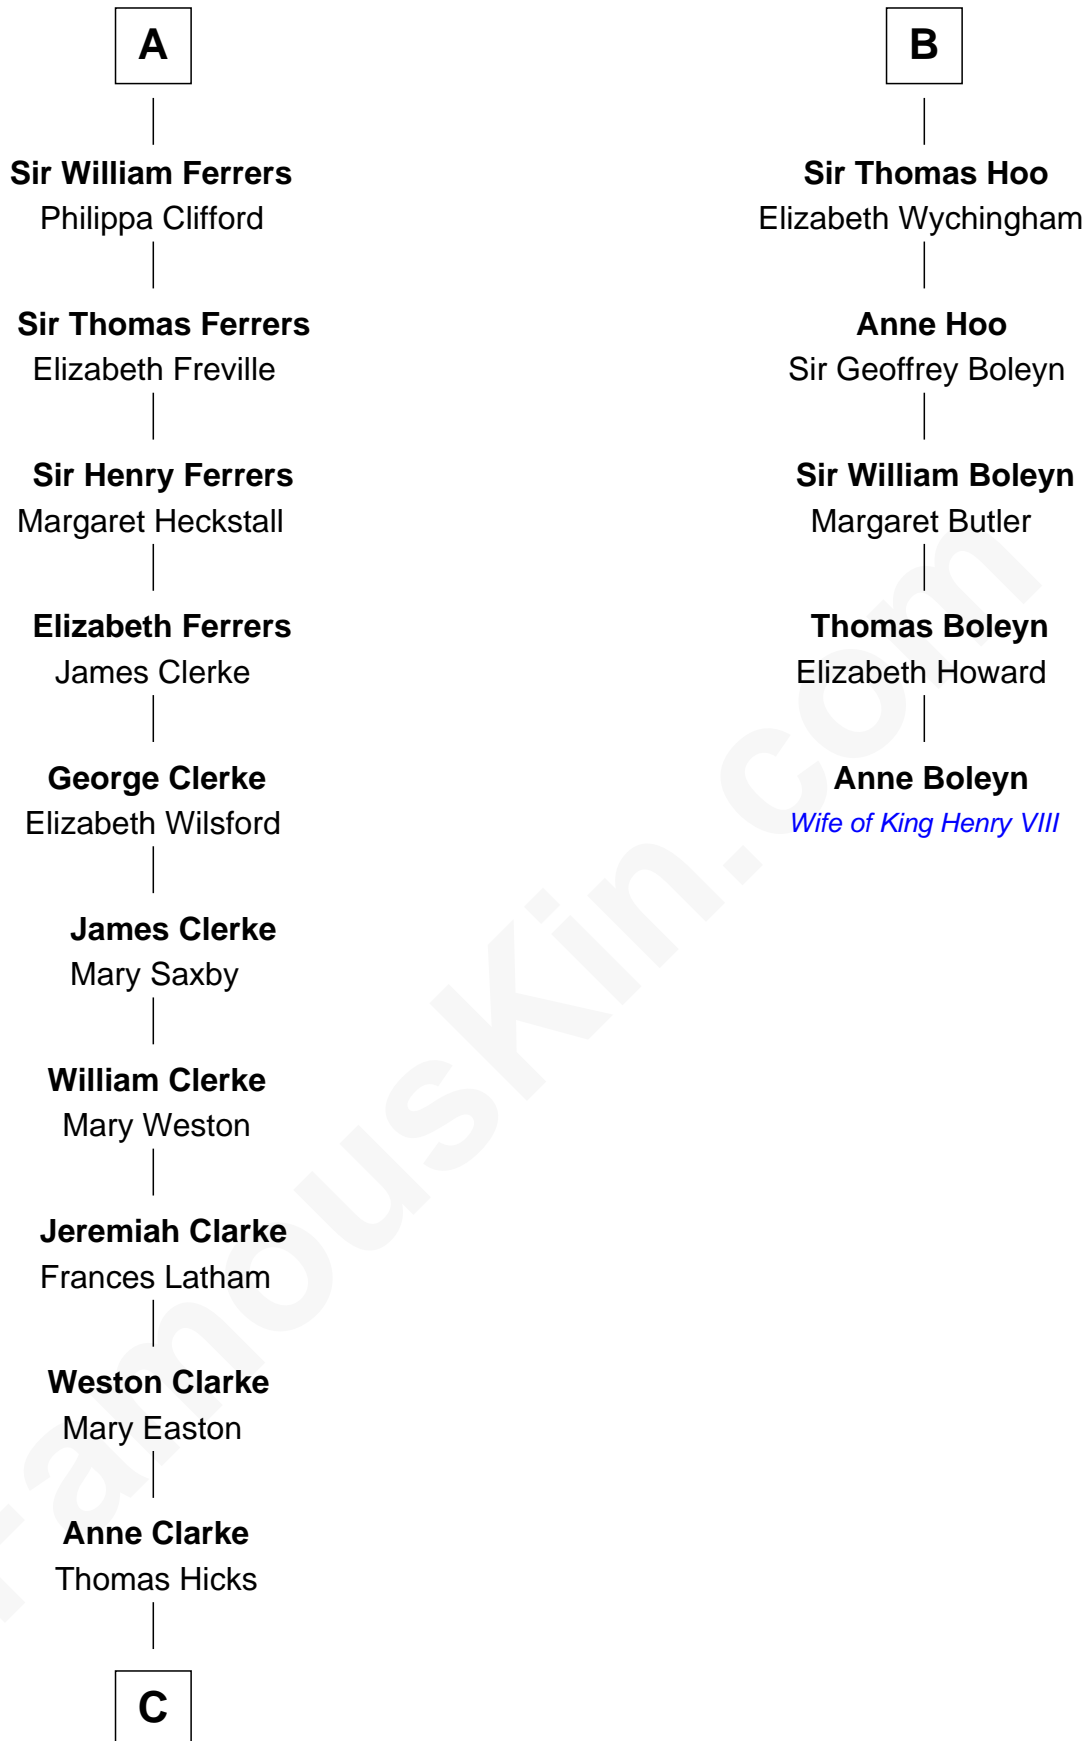

FamousKin.com Relationship Chart of

Susan B. Anthony

Women's Rights Advocate

11th cousin 10 times removed of

Anne Boleyn

2nd Wife of King Henry VIII

Hugh de Kevelioc
Bertrade de Montfort

Agnes of Chester
Sir William de Ferrers

A

Mabel of Chester
William d'Aubeney

Nichole d'Aubeney
Sir Roger de Somery

Joan de Somery
John IV le Strange

Hawise le Strange
Robert de Felton

Sir John de Felton
Sibyl - - - - -

Sir Thomas de Felton
Joan Walkfare

Eleanor de Felton
Sir Thomas Hoo

B

C

—
Thomas Hicks

Judith Akin

—
Judith Hicks

David Anthony

—
Humphrey Anthony