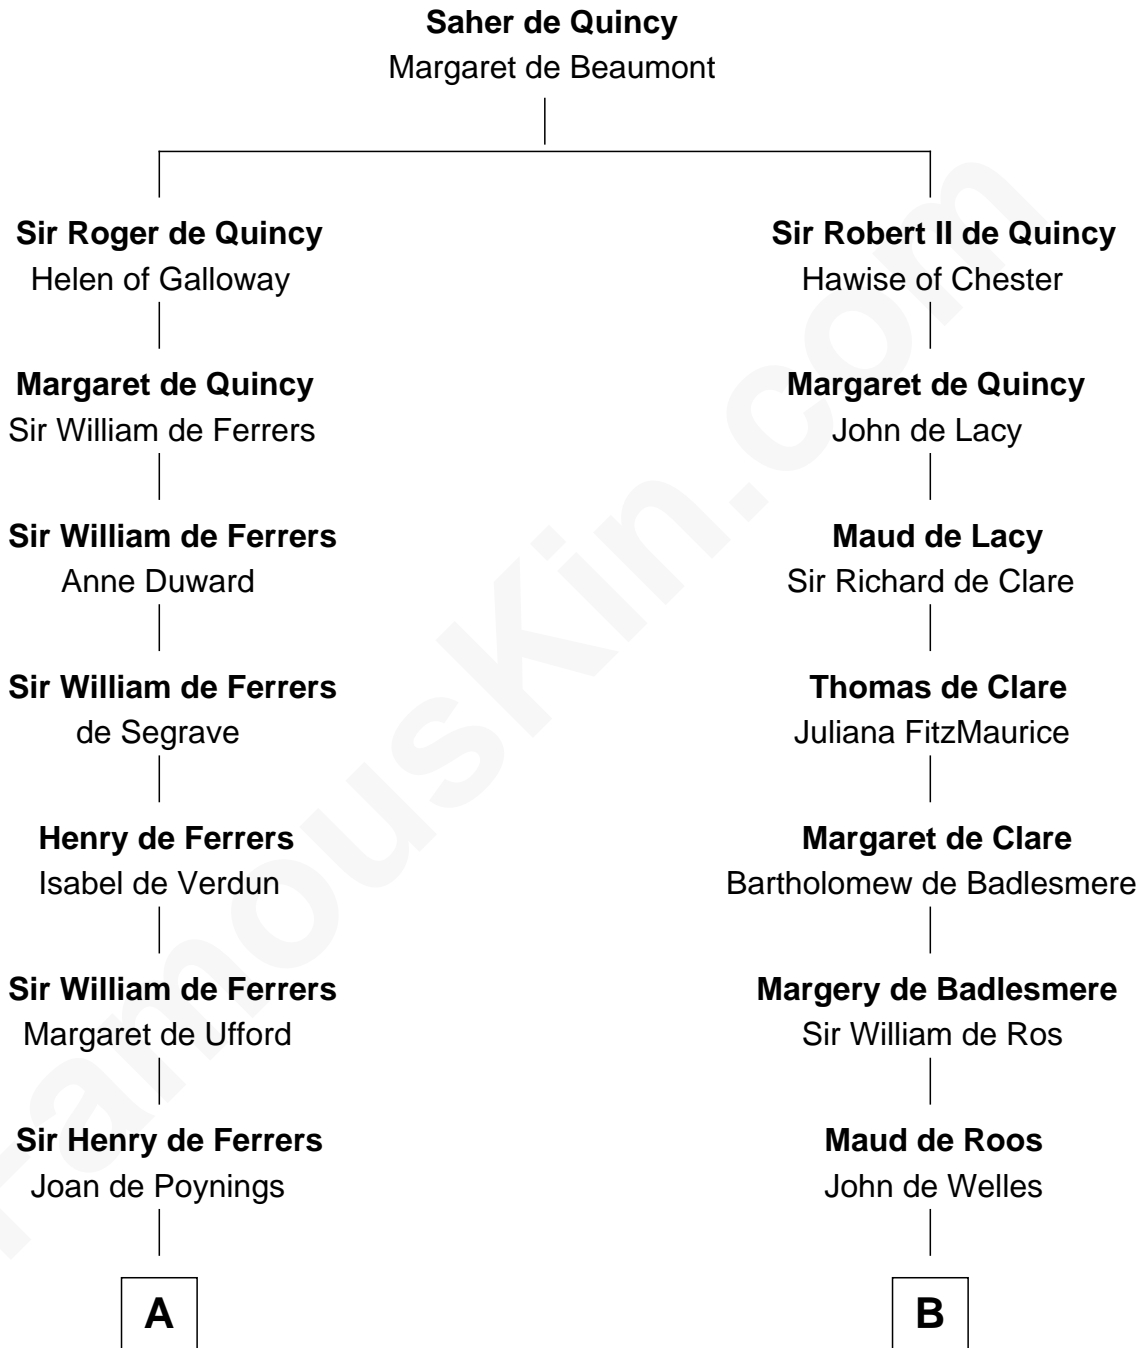

FamousKin.com Relationship Chart of

Susan B. Anthony

Women's Rights Advocate

12th cousin 9 times removed of

Anne Boleyn

2nd Wife of King Henry VIII

C

Thomas Hicks