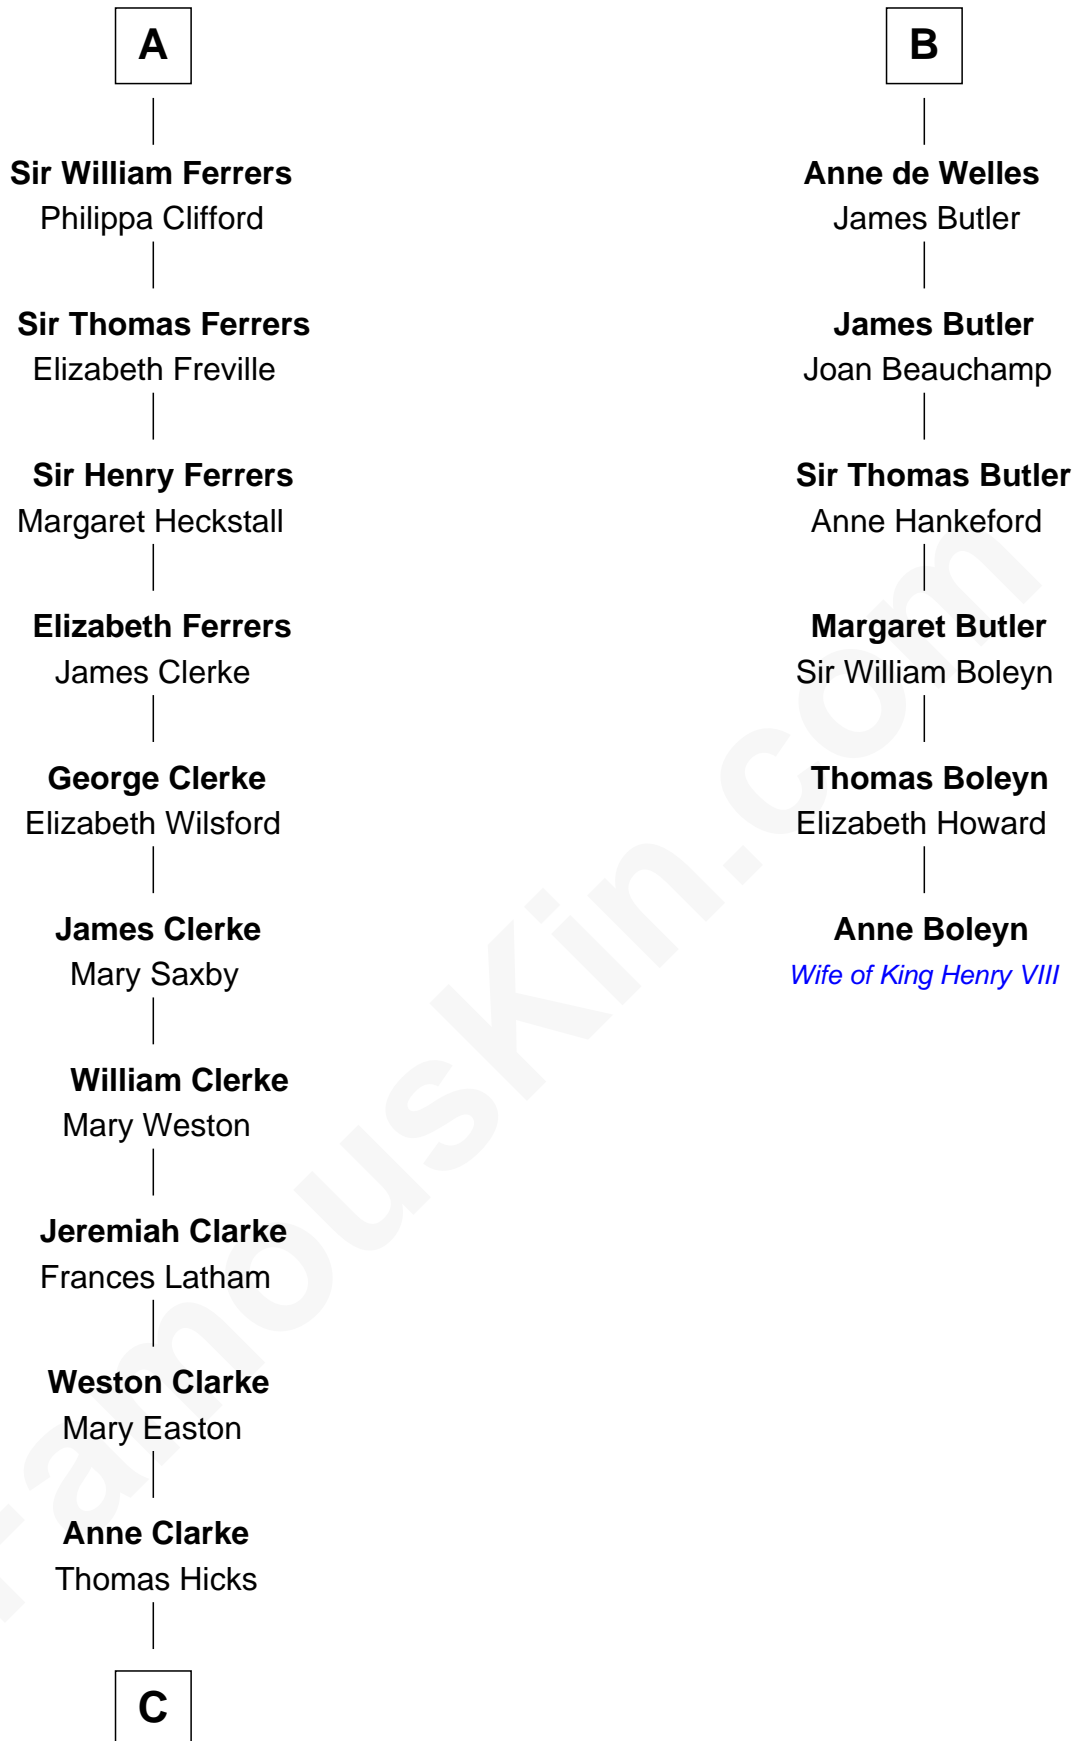

FamousKin.com Relationship Chart of

Susan B. Anthony

Women's Rights Advocate

12th cousin 9 times removed of

Anne Boleyn

2nd Wife of King Henry VIII

C

Thomas Hicks