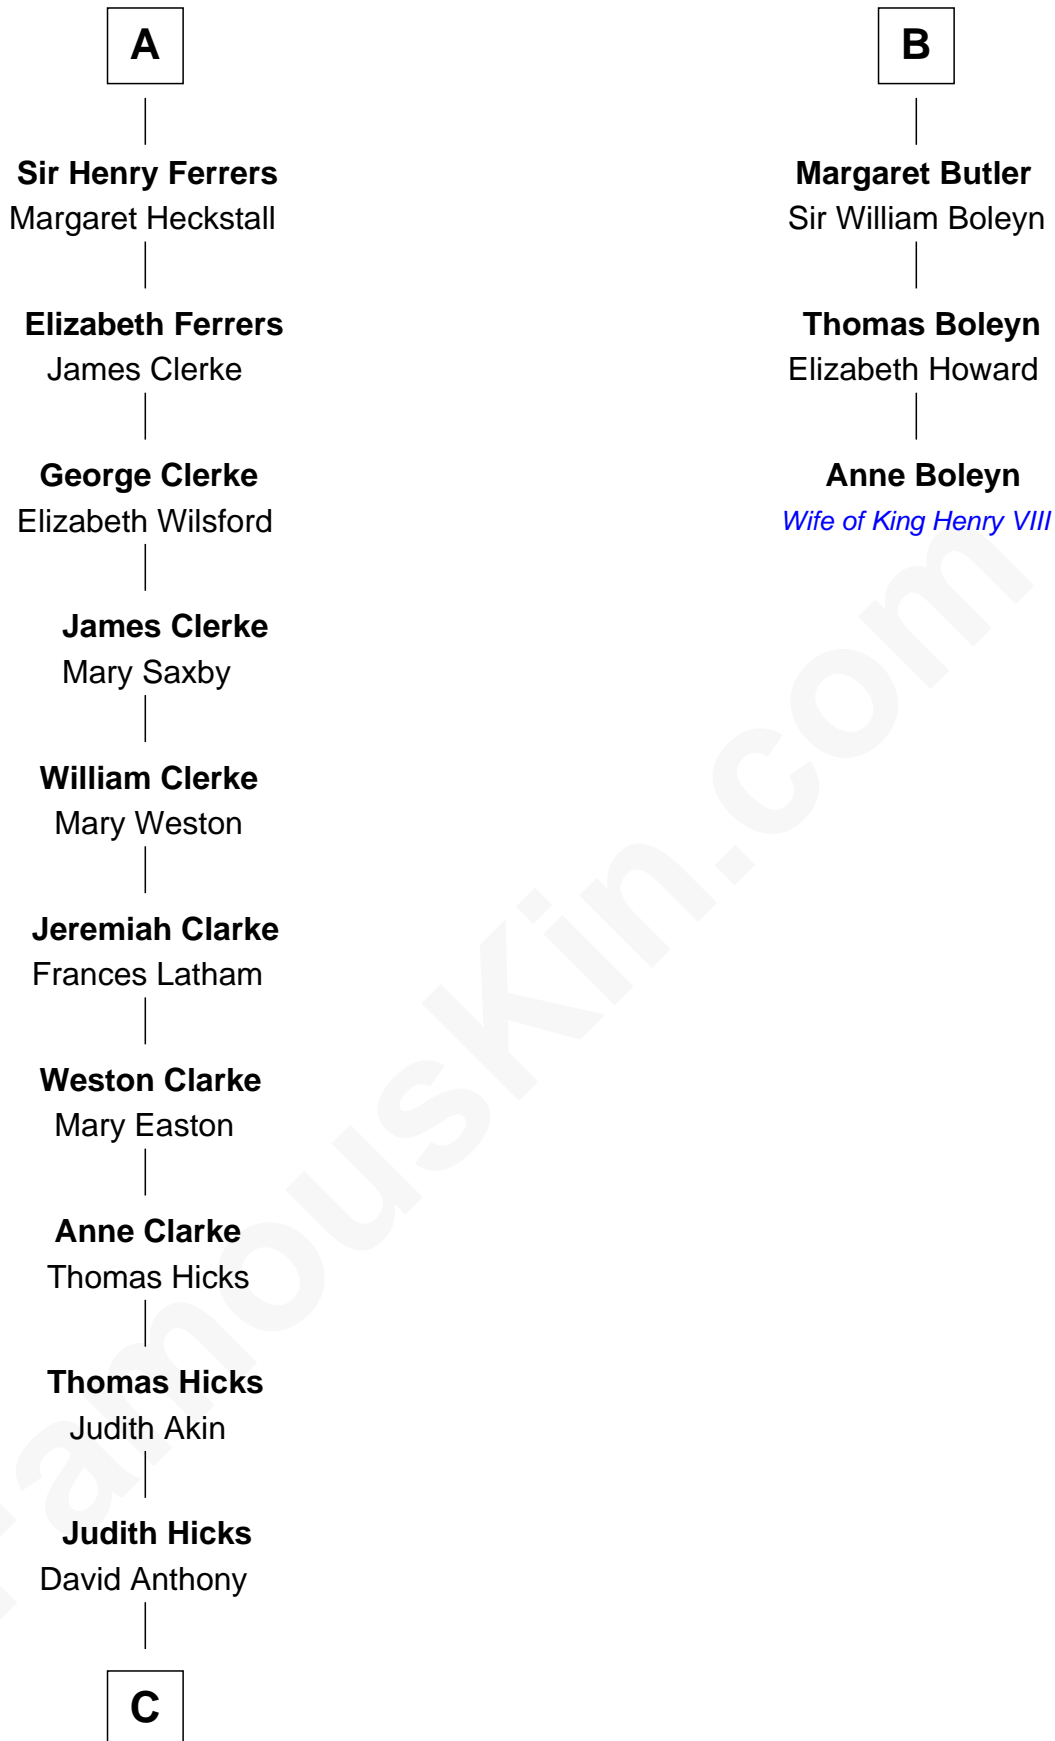

FamousKin.com Relationship Chart of

Susan B. Anthony

Women's Rights Advocate

9th cousin 10 times removed of

Anne Boleyn

2nd Wife of King Henry VIII

Sir Humphrey de Bohun

Eleanor de Braiose

Margery de Bohun
Sir Thebaud de Verdun

Sir Thebaud de Verdun
Elizabeth de Clare

Isabel de Verdun
Henry de Ferrers

Sir William de Ferrers
Margaret de Ufford

Sir Henry de Ferrers
Joan de Poynings

Sir William Ferrers
Philippa Clifford

Sir Thomas Ferrers
Elizabeth Freville

A

Humphrey de Bohun
Maud de Fiennes

Humphrey de Bohun
Elizabeth Plantagenet

Eleanor de Bohun
Sir James le Boteler

James le Boteler
Elizabeth Darcy

James Butler
Anne de Welles

James Butler
Joan Beauchamp

Sir Thomas Butler
Anne Hankeford

B

C

—
Humphrey Anthony

Hannah Lapham

—
Daniel Anthony

Lucy Read